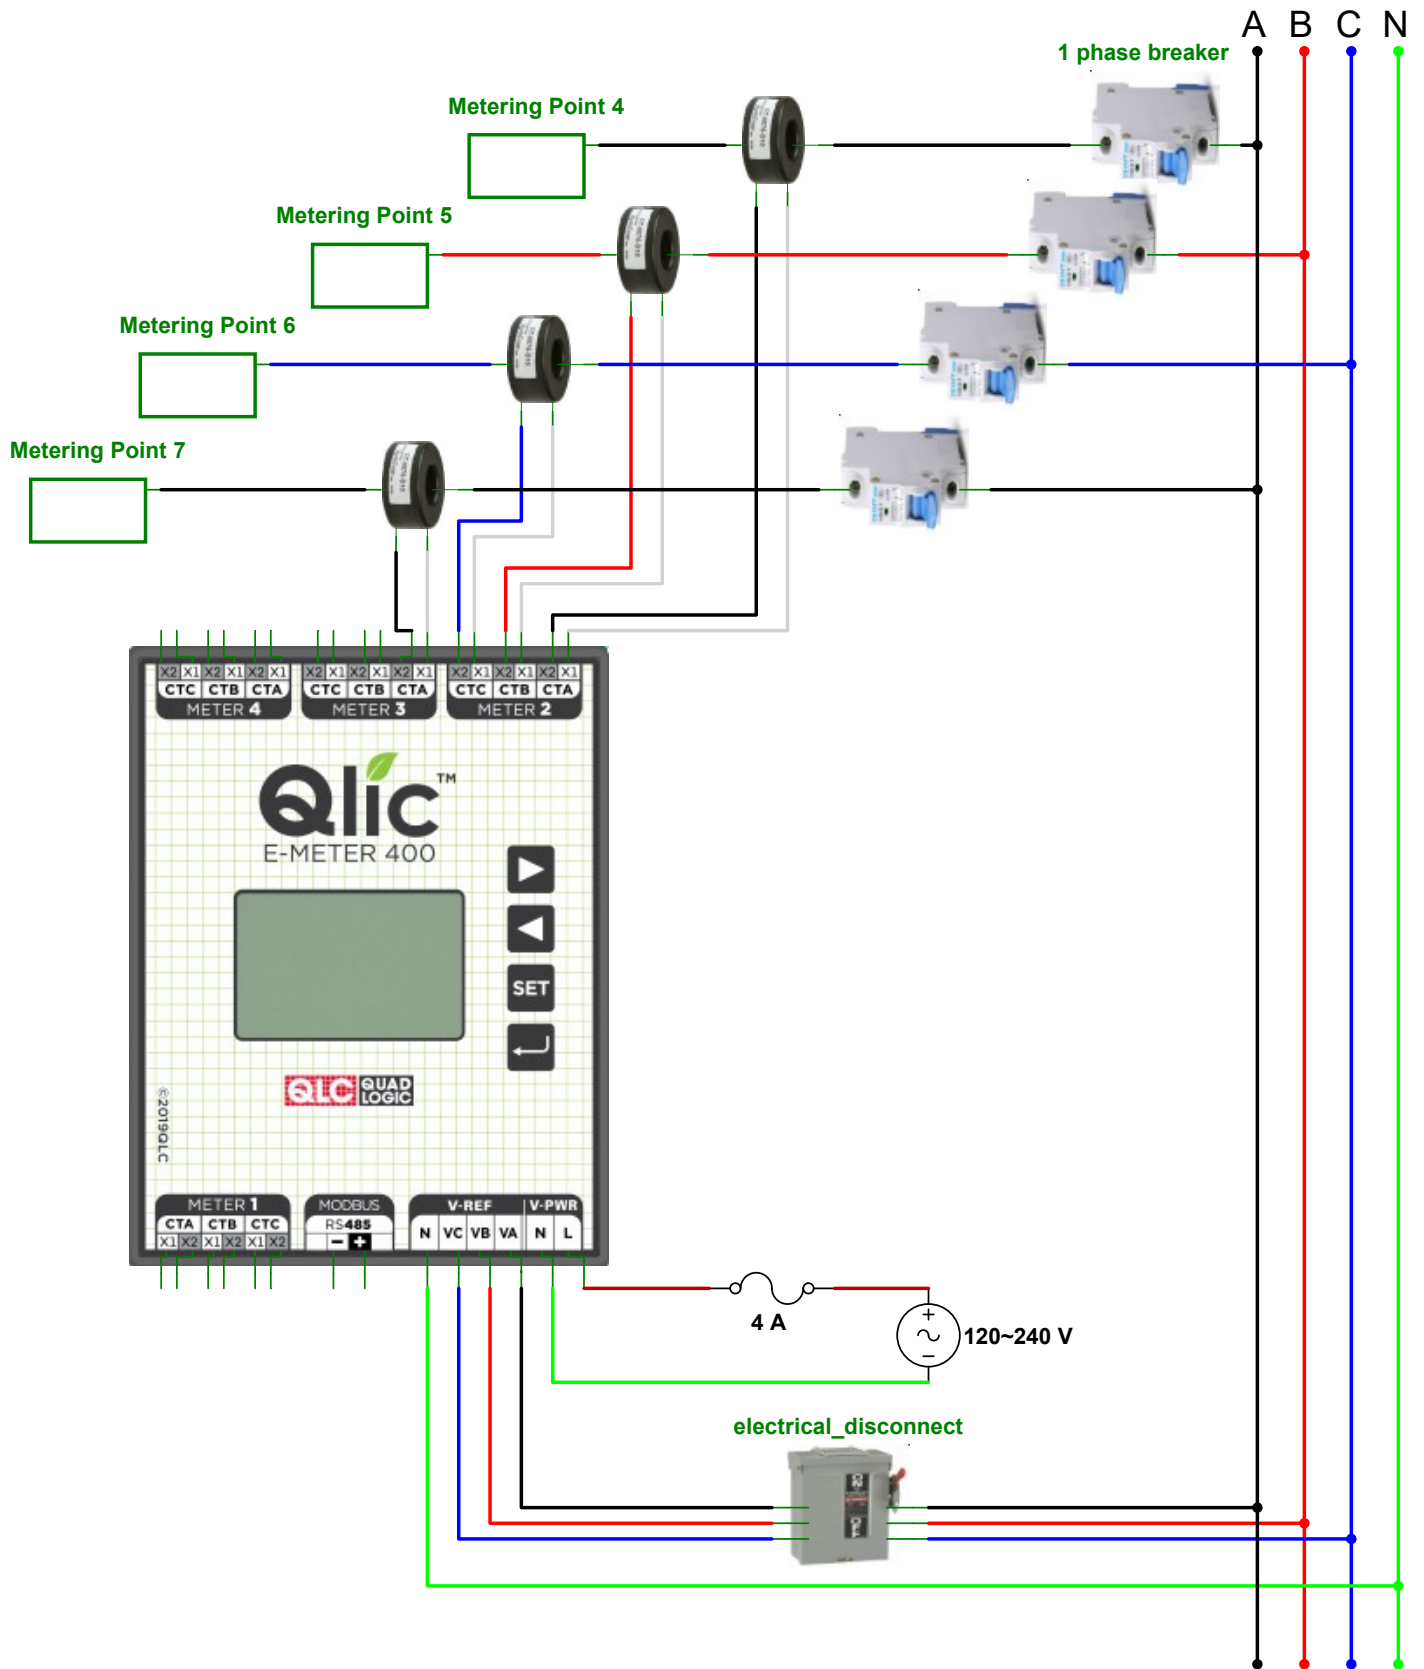

| | | | |
|---|---|---|--|
| Quadlogic Controls Corp 33-00 Northern Blvd Long Island City, NY 11101 (212) 930-9300 | |  www.quadlogic.com | |
| Title: 1 Phase load | Desc.: 1 Phase 2 wire, 120/208 , WYE service config | | |
| Designed by: Paramvir Singh | Document No: 0001 | Revision: 1.0 | |
| Checked by: Elsanadidy, K | Date: 04/12/19 | Size: Custom | |
| Approved by: | Sheet 1 of 1 | | |

| | | |
|---|---|--|
| Quadlogic Controls Corp 33-00 Northern Blvd Long Island City, NY 11101 (212) 930-9300 | | |
|  | | www.quadlogic.com |
| Title: 1 Phase load | Desc.: 1 phase 2 wire, 277/480 , WYE service config | |
| Designed by: Paramvir Singh | Document No: 0002 | Revision: 1.0 |
| Checked by: Elsanadidy, K | Date: 04/12/19 | Size: Custom |
| Approved by: | Sheet 1 of 1 | |