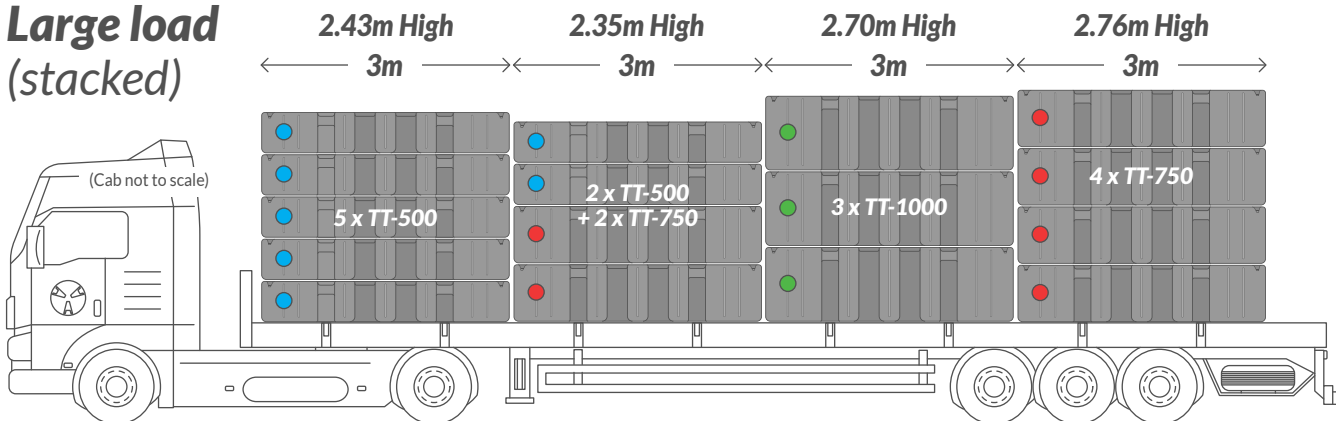

Large load (stacked)

General cab height above vehicle bed is up to **2.75m**, so tanks can readily be loaded up to this height. 'Mega' curtain-sider trailer has a curtain height of **2.95 - 3.0m**.