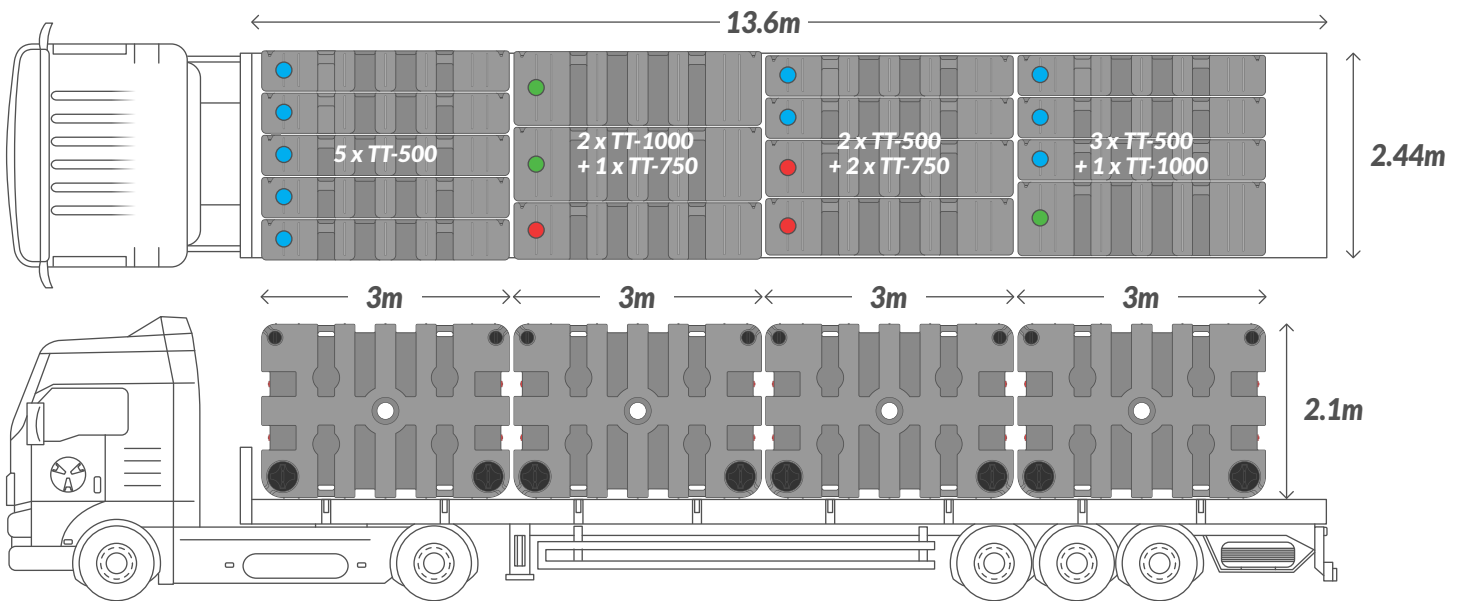

Transport Load Calculator - Tuff Tanks

2 Large load variations

TT-500 (140KG)

TT-750 (180KG)

TT-1000 (220KG)

Larger shipments of Tuff Tanks may be more effective on a 40-foot flatbed or curtain-sider. Various combinations of Tuff Tank sizes can be arranged in order to fully utilise the full width of the truck bed. Tanks can be loaded vertically, on their long edges, or stacked horizontally.

(See below for suggested loading variations and heights).

NOTE: Although best use of the available space may be achieved by loading the tanks in an upright manner, many hauliers may wish to lie the tanks flat and stack horizontally. Both methods are suitable. The load will generally be secured using ratchet straps. The driver is responsible for securing and distribution of the load before it leaves site.

Each combination of Tuff Tanks loaded in the above manner will be **3m long x 2.1m high**.