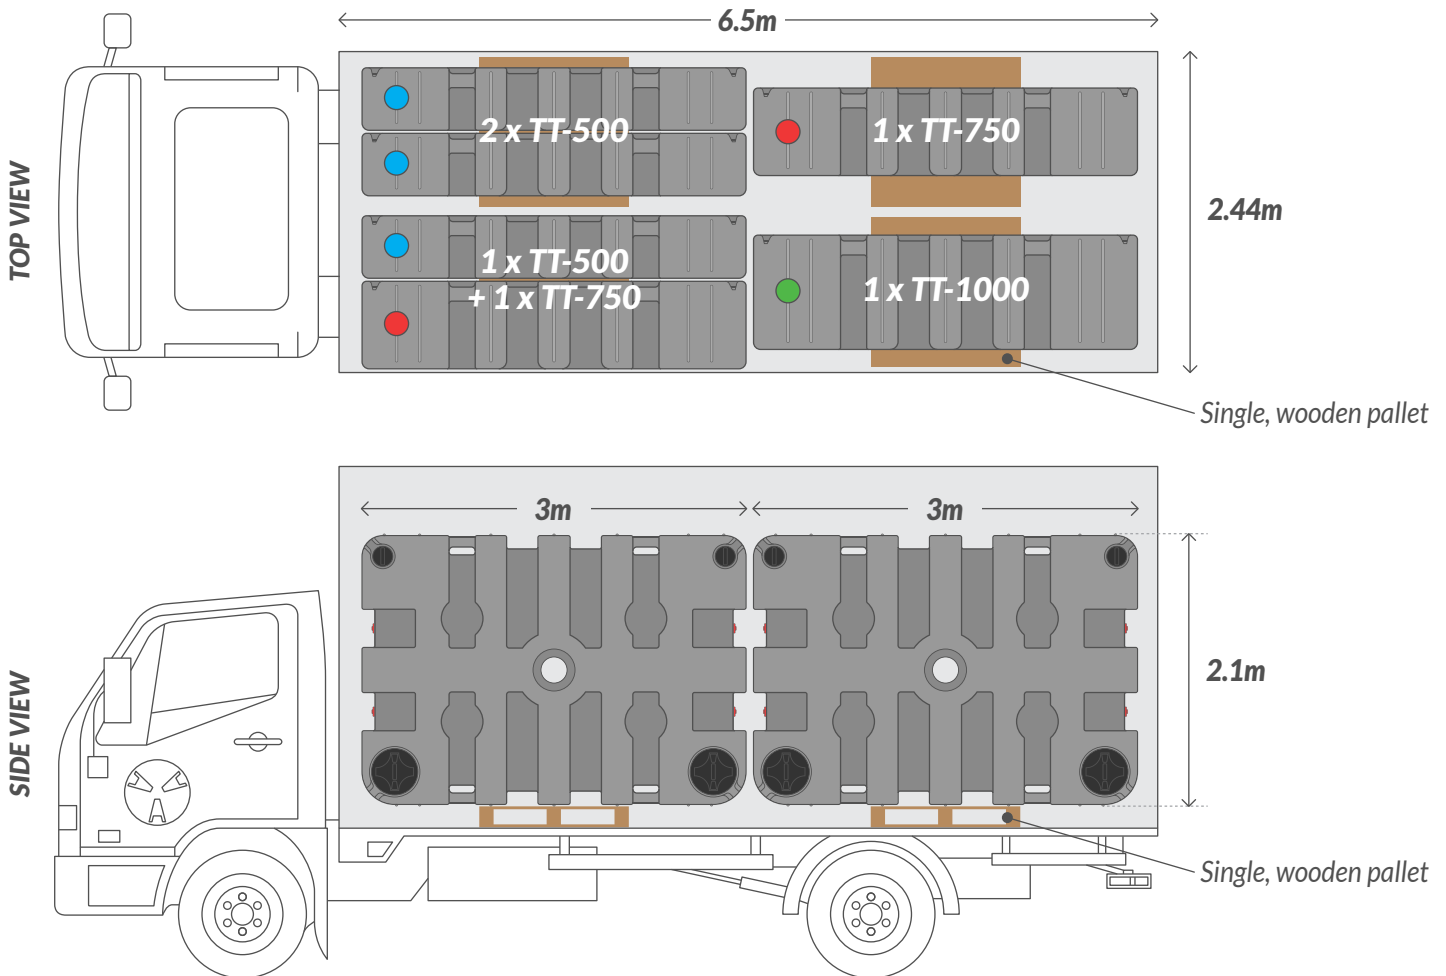

Transport Load Calculator - Tuff Tanks

Introduction

We transport our Tuff Tanks either by palletising them (see **1. Palletised Shipments**) or by loading them straight onto the vehicle bed (see **2. Large Load Variations**, on page 2 of this document).

NOTE: You will generally require lifting equipment or a few pairs of hands to lift the tank(s) from the truck. Our haulier's trucks are not equipped with lifting equipment unless specifically requested.

1 Palletised Shipments ● TT-500 (140KG) ● TT-750 (180KG) ● TT-1000 (220KG)

When we arrange the transport on your behalf, one of the most cost-effective methods is to use a haulier, who only charges for the pallet space used and who runs a network of collection and delivery vehicles.

We will typically vertically strap 1-2 tanks to a wooden pallet (depending on the Tuff Tank size you require). In the 4 shipment examples below, each suggested variant takes up just 3 pallet spaces.