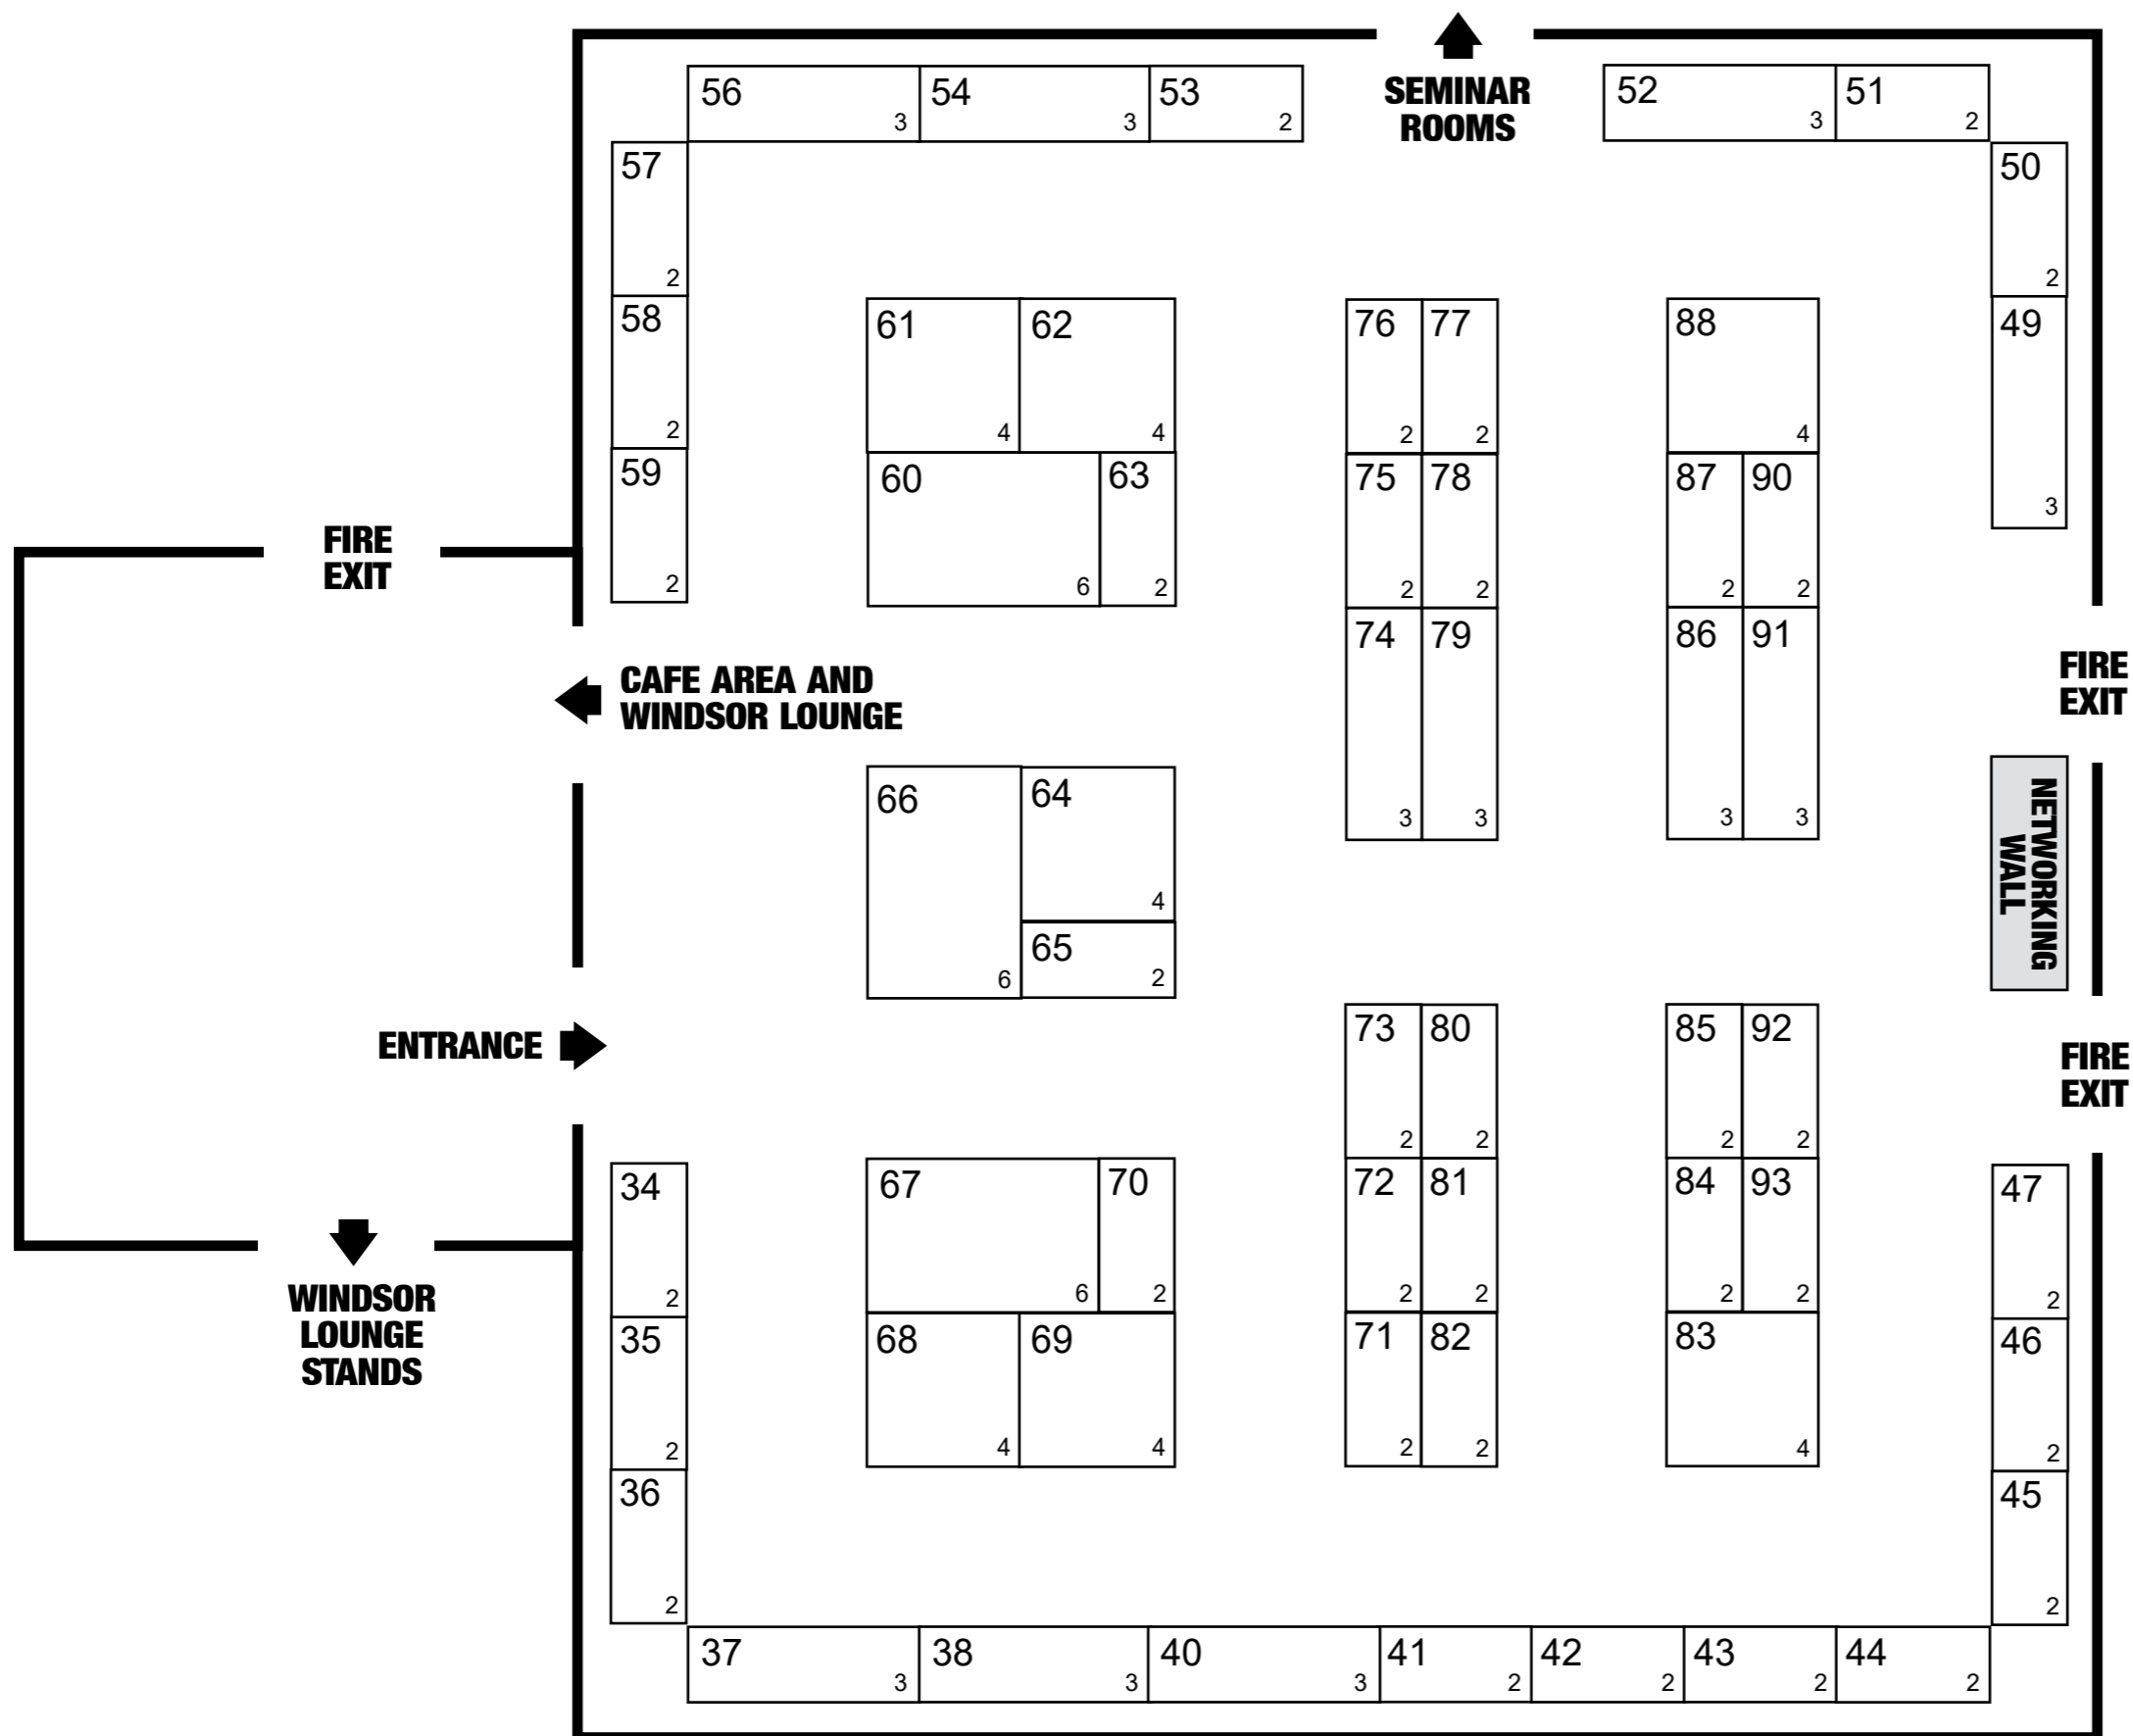

READING BUSINESS EXPO 2019 FLOORPLAN

MADEJSKI STADIUM, READING (EVENT BUILD: WEDNESDAY 27 FEBRUARY, LIVE DATE(S): THURSDAY 28 FEBRUARY)

WINDSOR LOUNGE (ROYAL BERKSHIRE CONFERENCE CENTRE)

28 February | Madejski Stadium

FLOORPLAN KEY

- 1m x 2m Shell Scheme Stand **£475+VAT** 
- 1m x 3m Shell Scheme Stand **£575+VAT** 
- 2m x 2m Shell Scheme Stand **£675+VAT** 
- 2m x 3m Shell Scheme Stand **£875+VAT** 

STANDS ARE SELLING FAST

PRINCESS SUITE (ROYAL BERKSHIRE CONFERENCE CENTRE)

READING BUSINESS expo 2019

28 February | Madejski Stadium

FLOORPLAN KEY

1m x 2m Shell Scheme Stand £475+VAT	
1m x 3m Shell Scheme Stand £575+VAT	
2m x 2m Shell Scheme Stand £675+VAT	
2m x 3m Shell Scheme Stand £875+VAT	