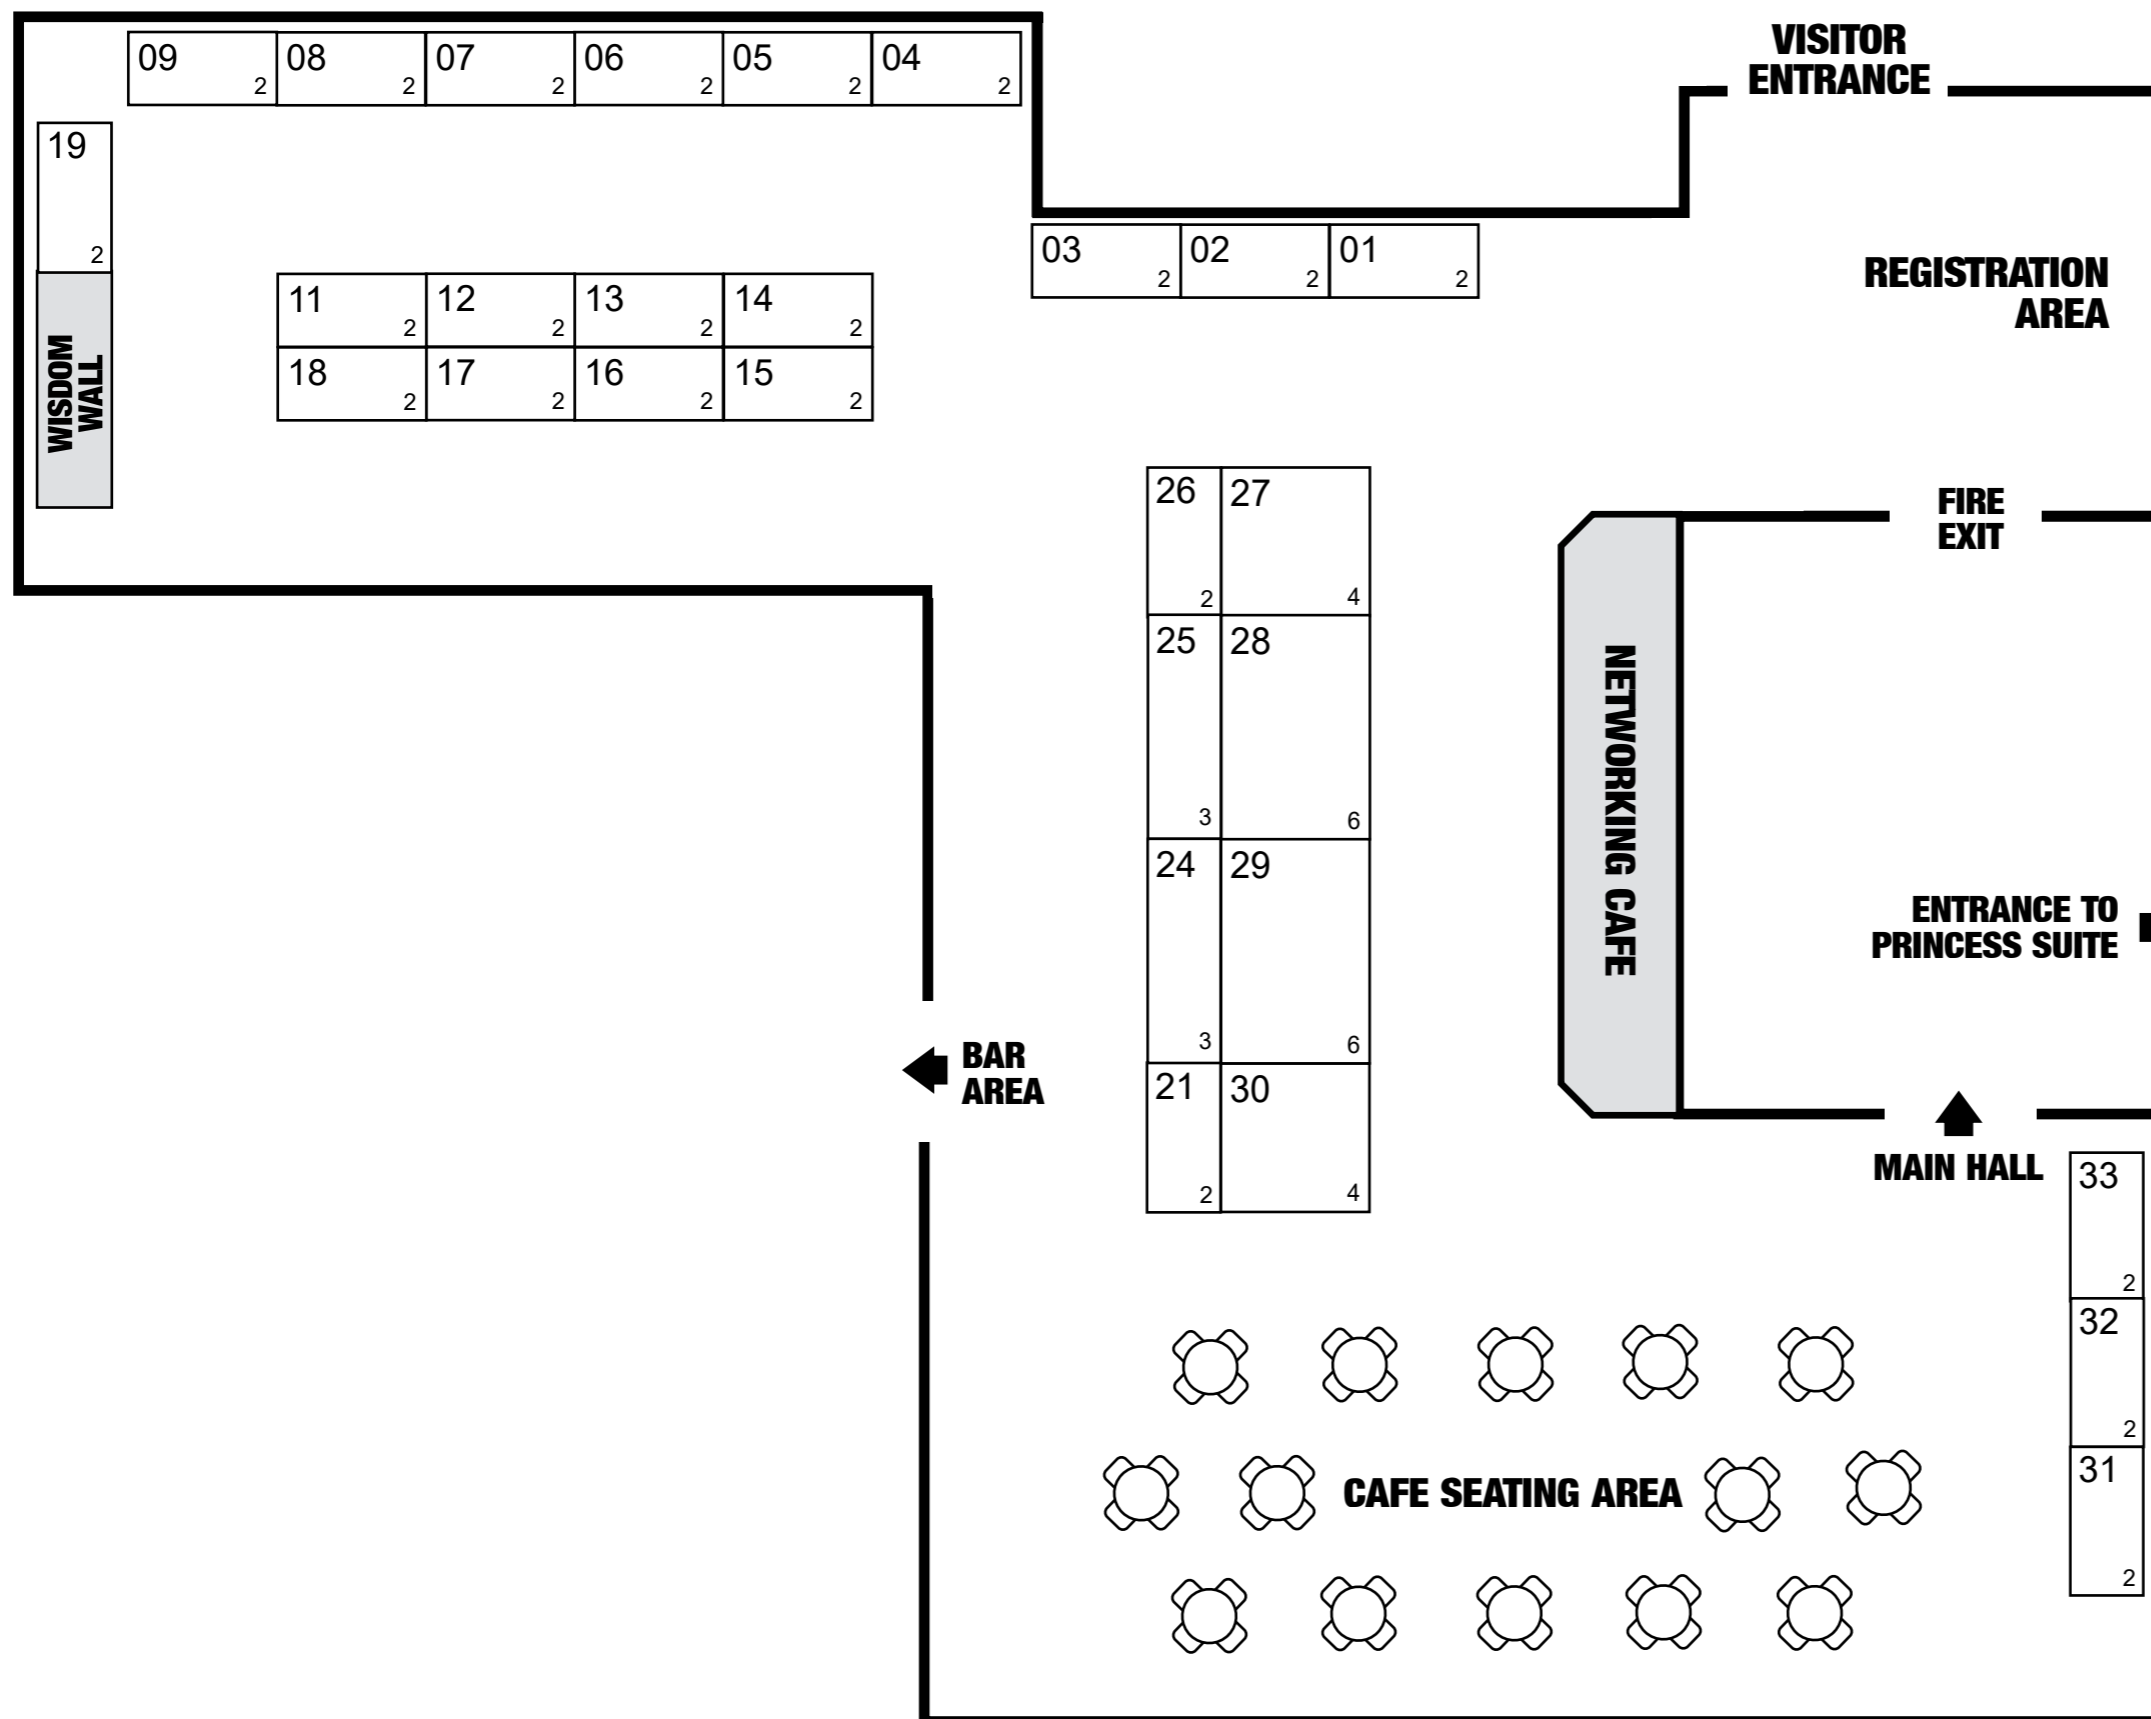

READING BUSINESS EXPO 2019 FLOORPLAN

MADEJSKI STADIUM, READING (EVENT BUILD: WEDNESDAY 27 FEBRUARY, LIVE DATE(S): THURSDAY 28 FEBRUARY)

WINDSOR LOUNGE (ROYAL BERKSHIRE CONFERENCE CENTRE)

28 February | Madejski Stadium

FLOORPLAN KEY

- 1m x 2m Shell Scheme Stand **£475+VAT** 
- 1m x 3m Shell Scheme Stand **£575+VAT** 
- 2m x 2m Shell Scheme Stand **£675+VAT** 
- 2m x 3m Shell Scheme Stand **£875+VAT** 

STANDS ARE SELLING FAST

PRINCESS SUITE (ROYAL BERKSHIRE CONFERENCE CENTRE)

READING BUSINESS expo 2019

28 February | Madejski Stadium

FLOORPLAN KEY

1m x 2m Shell Scheme Stand £475+VAT	
1m x 3m Shell Scheme Stand £575+VAT	
2m x 2m Shell Scheme Stand £675+VAT	
2m x 3m Shell Scheme Stand £875+VAT	