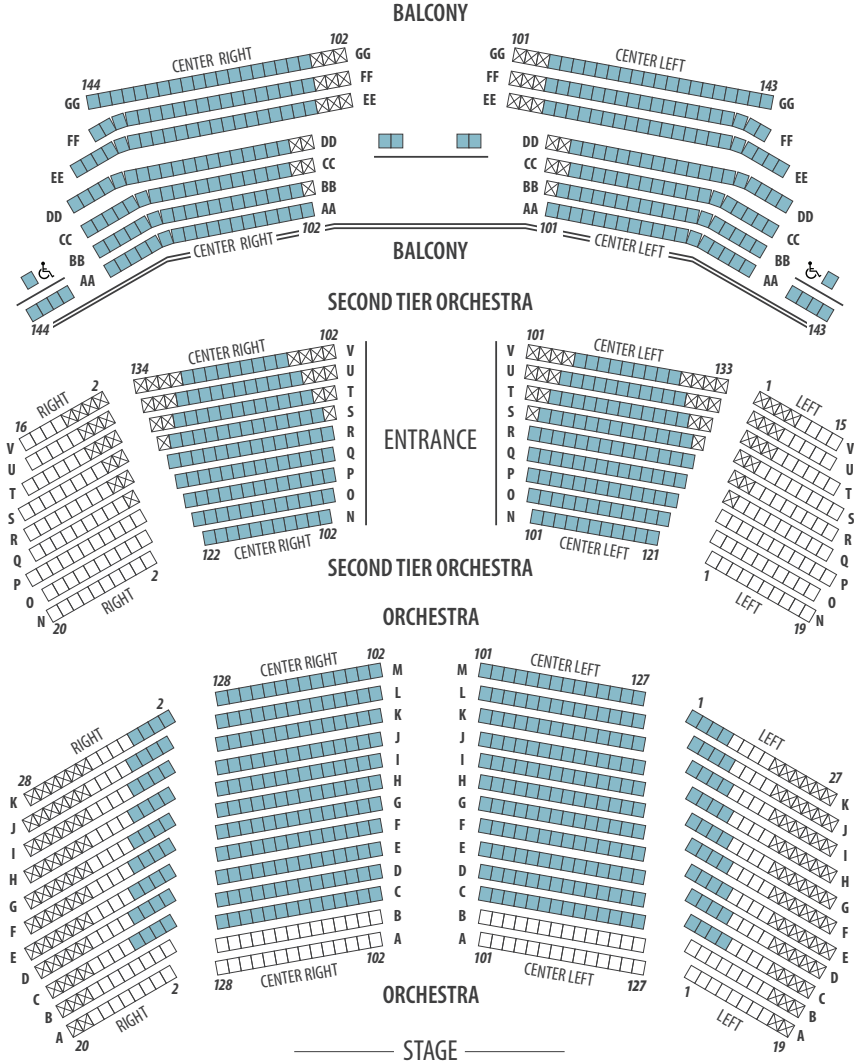

WILLIAMSBURG COMMUNITY CHAPEL

Light blue seats are Section 1 and all other seats are Section 2.
Seats with an "X" have an obstructed view.

GET INVOLVED! JOIN THE WILLIAMSBURG SYMPHONY ORCHESTRA LEAGUE

Subscribers who are also League members receive Masterworks single ticket discounts for friends and family all season long. For more information about discounts and how you can support the WSO as a League volunteer, visit the League's pages on the Symphony's website.