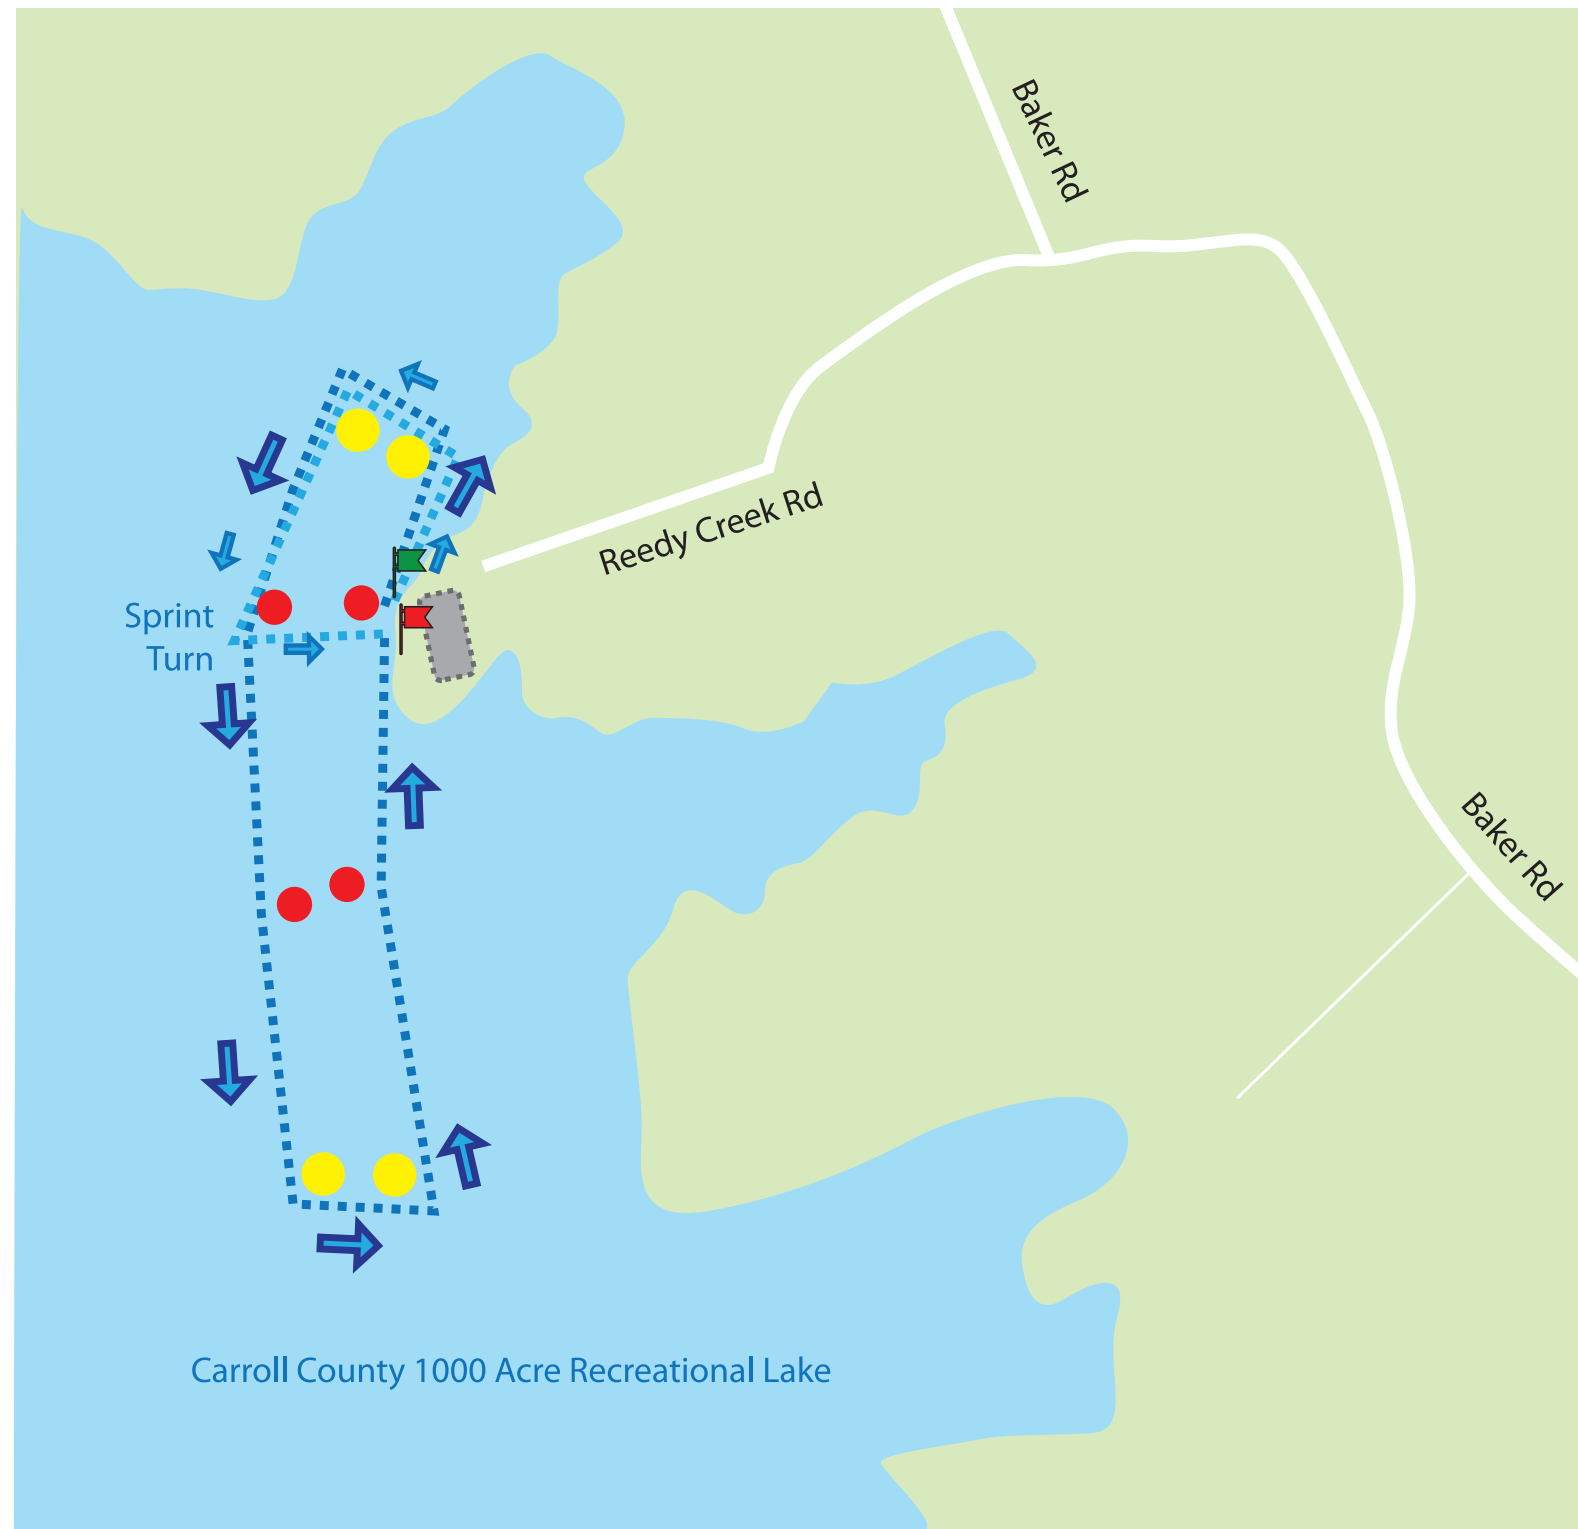

SWIM COURSE MAP

SWIM KEY

-  Olympic
1500 meters
-  Sprint
500 meters
-  Transition
-  Start
-  Finish