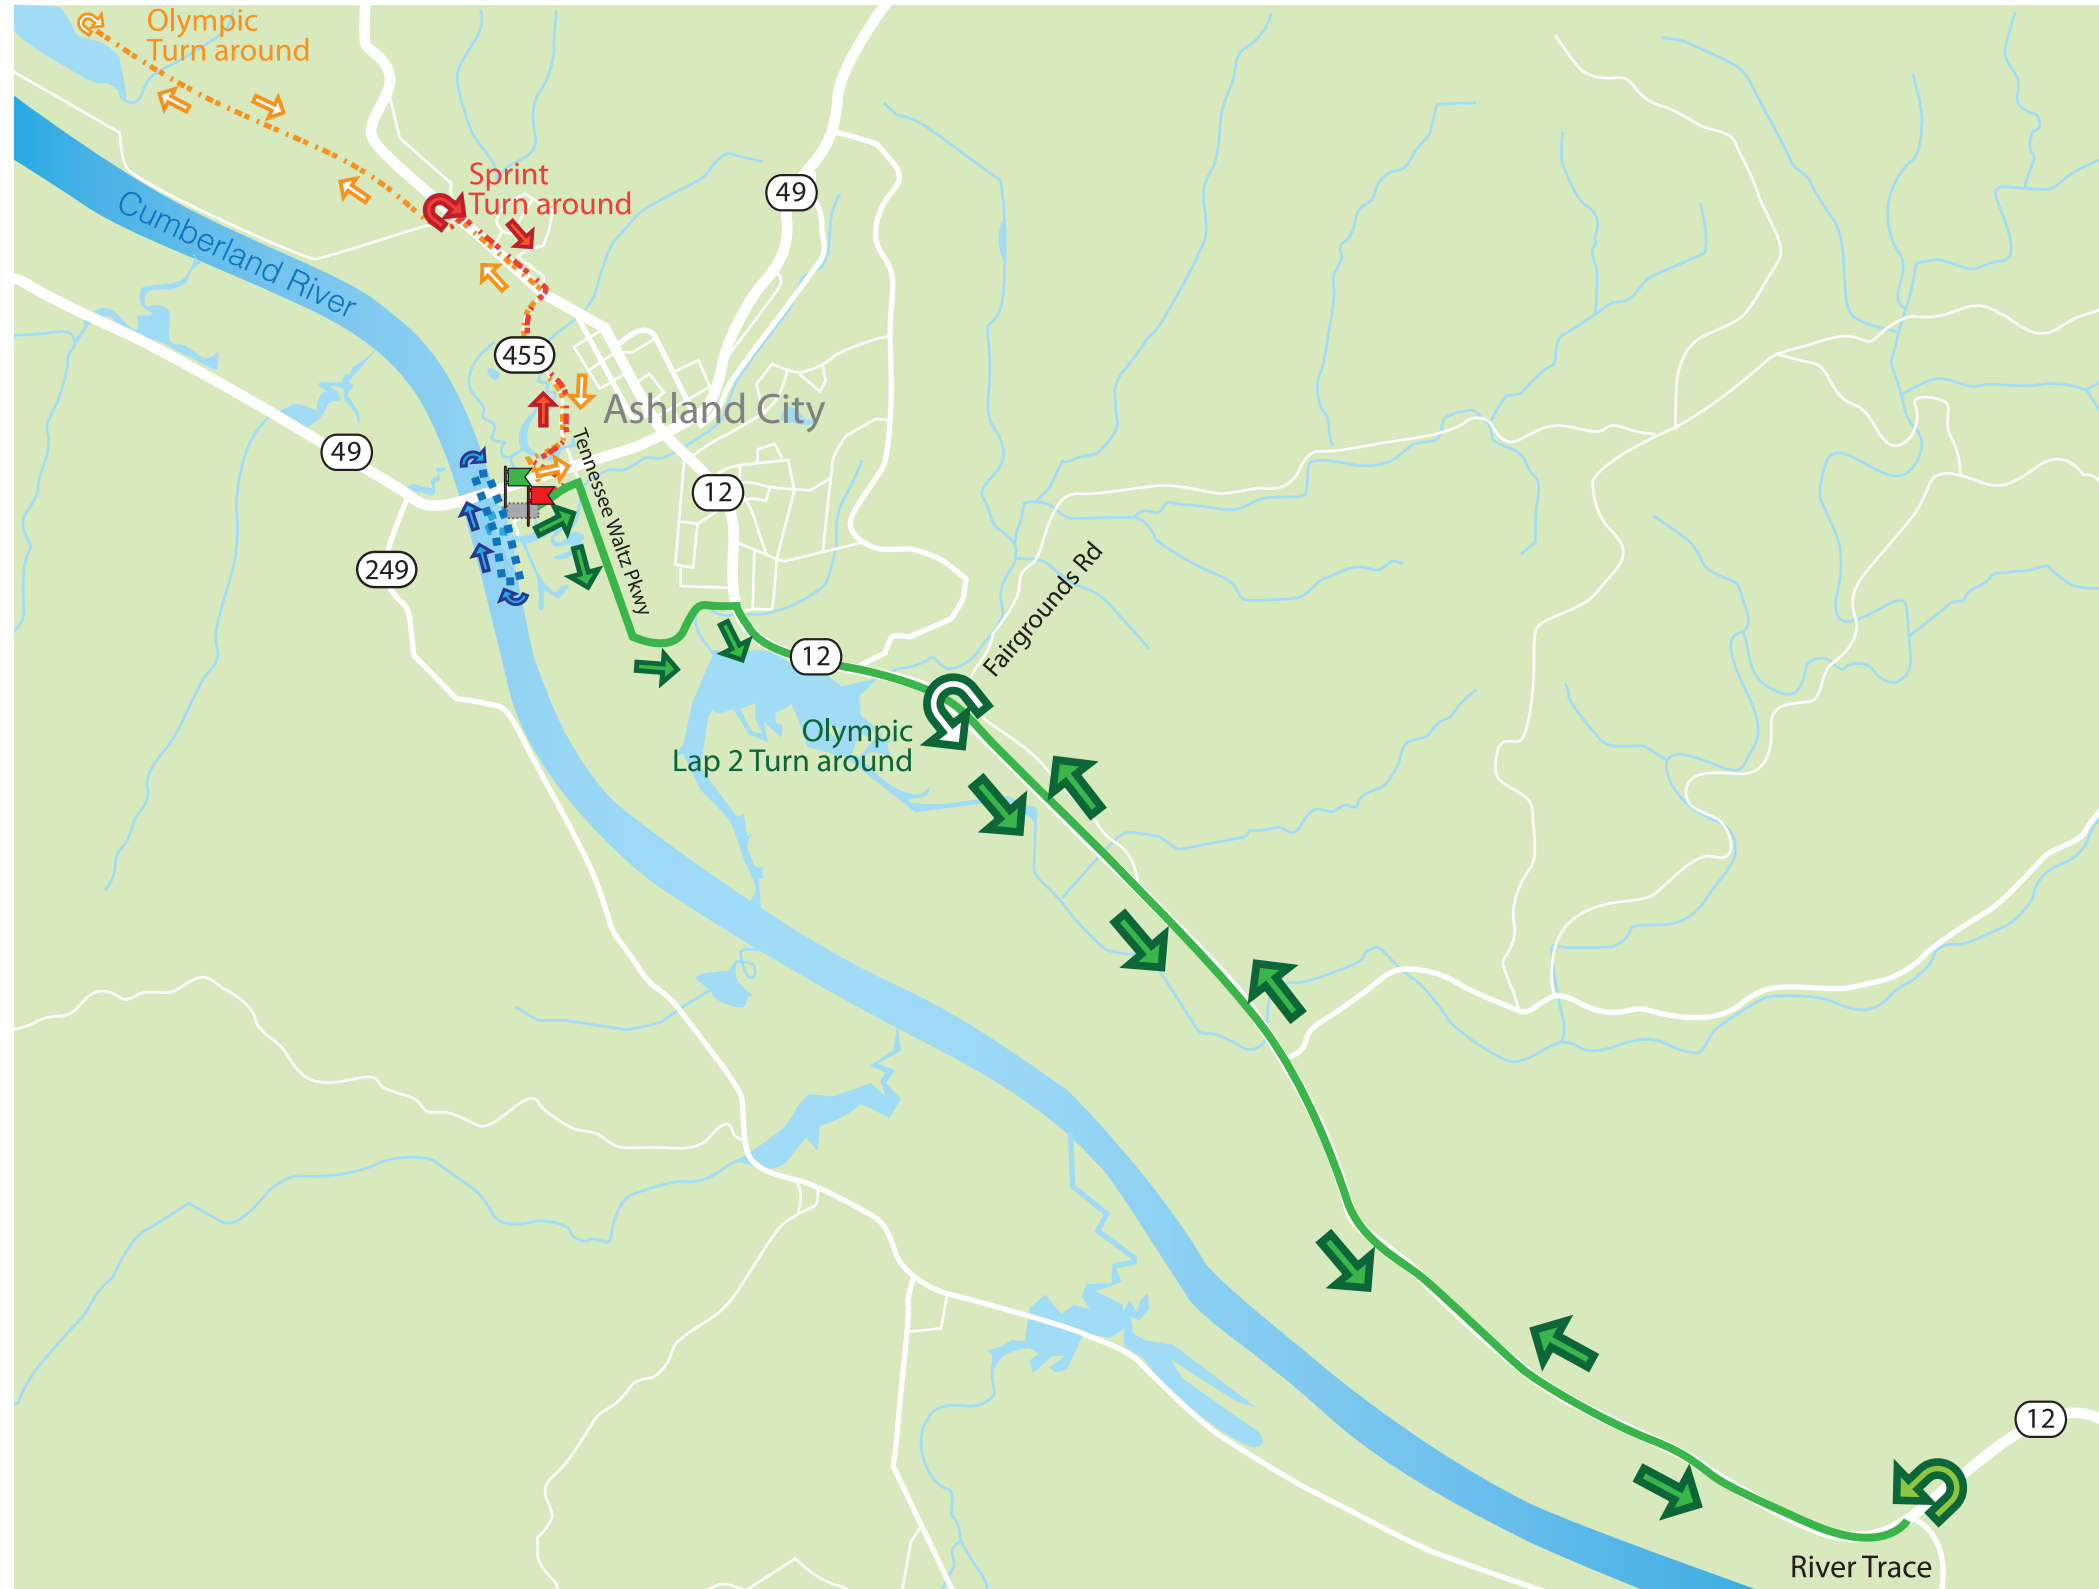

RACE COURSE MAP

MAP KEY

-  Swim
 Olympic
-  Sprint
-  Bike
 Oly: 2 loops
 Sprint: 1 loop
-  Run
 Olympic
-  Sprint
-  Transition
-  Start
-  Finish