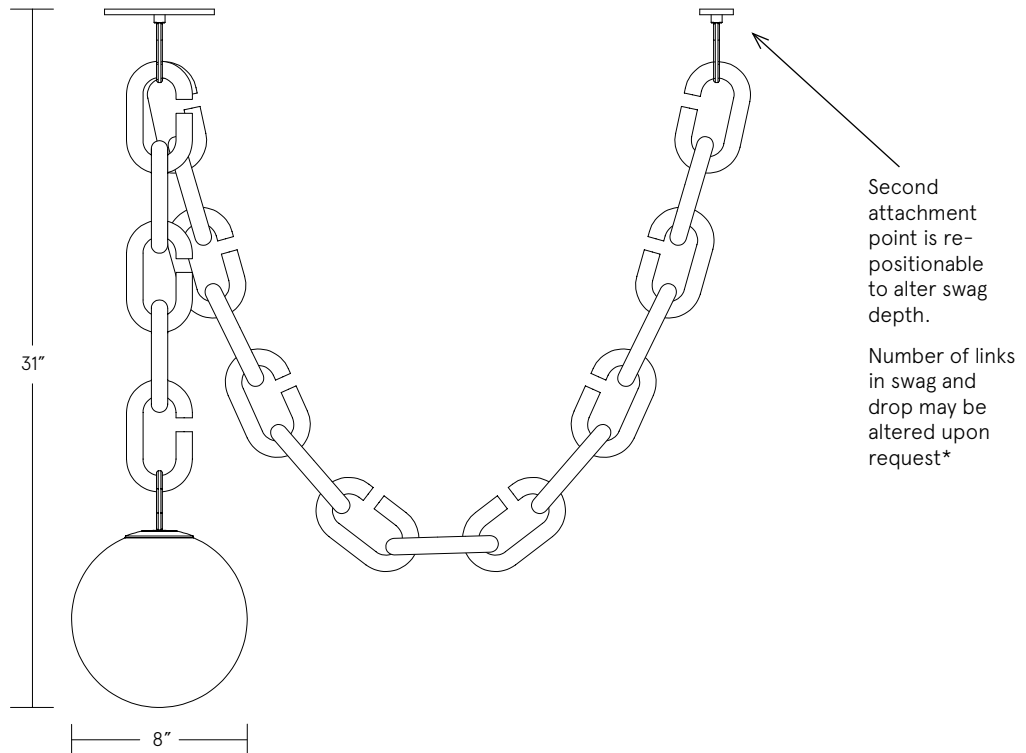

DIMENSIONS

Variable per project requirements

Overall Drop:
31" / 79cm

Globe Diameter:
8" / 20.5cm

CANOPY

Ø 5" x .25" H

LEAD TIME

12-14 weeks

GLASS COLORS

Clear
Grey-Green
Opaque White
Pink
Amber
Topaz Yellow
Emerald Green

GLOBE COLOR

Opaline White

METAL FINISHES

Brushed Brass
Satin Nickel
Polished Nickel
Oil Rubbed Bronze

LAMPING

Input Voltage: 120V (240V upon request)
Bulb: Dimmable G9 LED Bulb, 2700K, 4.5 Watts
CRI: 90+
Lumens: 450
Wattage: 4.5 Watts
Dimming: TRIAC
Dimmer: Lutron C-L recommended
Certification: UL Listing upon request*

CUSTOMIZATION OPTIONS

Configuration
Chain color
Chain length
Metal finish
Globe color & size

*Subject to Up-charge