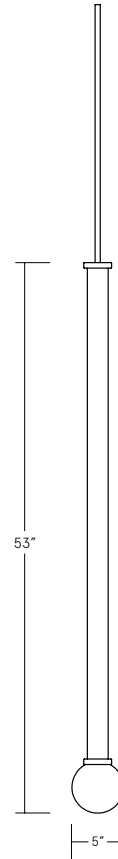

*Small*

*Large*

## DIMENSIONS

5" x 5" x 29" H  
 13cm x 13cm x 74cm H  
 5" x 5" x 53" H  
 13cm x 13cm x 135cm H

## CANOPY

Ø 5" x .25" H

## STEM

Standard 30" stem; can be cut to size on-site. Longer stems available upon request.