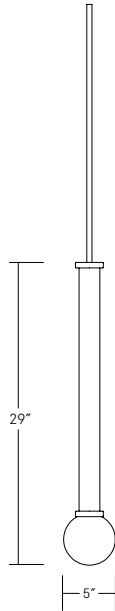

*Small*

*Large*

## DIMENSIONS

5" x 5" x 29" H  
 13cm x 13cm x 74cm H  
 5" x 5" x 53" H  
 13cm x 13cm x 135cm H

## CANOPY

Ø 5" x .25" H

## STEM

Standard 30" stem; can be cut to size on-site. Longer stems available upon request.