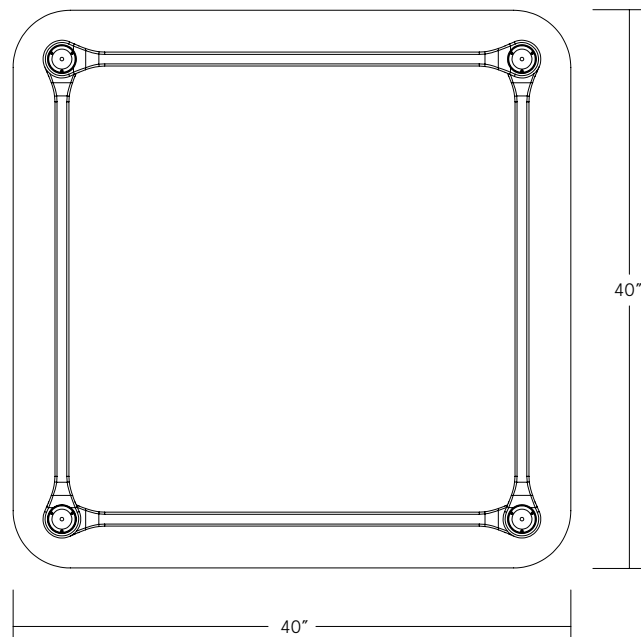

Plan

Elevation

DIMENSIONS

45" Dia x 14" H
114.5cm Dia x 35.5cm H

LEAD TIME

12-14 weeks

GLASS LEG COLORS

Clear
Charcoal Grey
Opaque White
Pink
Amber
Topaz Yellow
Cornflower Blue
Emerald Green

Plan

Elevation

DIMENSIONS

40" x 40" x 14" H
102cm x 102cm x 35.5cm H

LEAD TIME

12-14 weeks

GLASS LEG COLORS

Clear
Charcoal Grey
Opaque White
Pink
Amber
Topaz Yellow
Cornflower Blue
Emerald Green