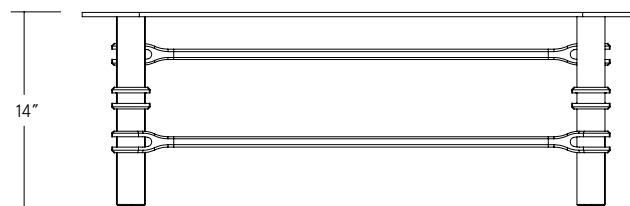

Plan

Elevation

DIMENSIONS

45" Dia x 14" H
114.5cm Dia x 35.5cm H

LEAD TIME

12-14 weeks

GLASS LEG COLORS

Clear
Charcoal Grey
Opaque White
Pink
Amber
Topaz Yellow
Cornflower Blue
Emerald Green

Plan

Elevation

DIMENSIONS

40" x 40" x 14" H
102cm x 102cm x 35.5cm H

LEAD TIME

12-14 weeks

GLASS LEG COLORS

Clear
Charcoal Grey
Opaque White
Pink
Amber
Topaz Yellow
Cornflower Blue
Emerald Green