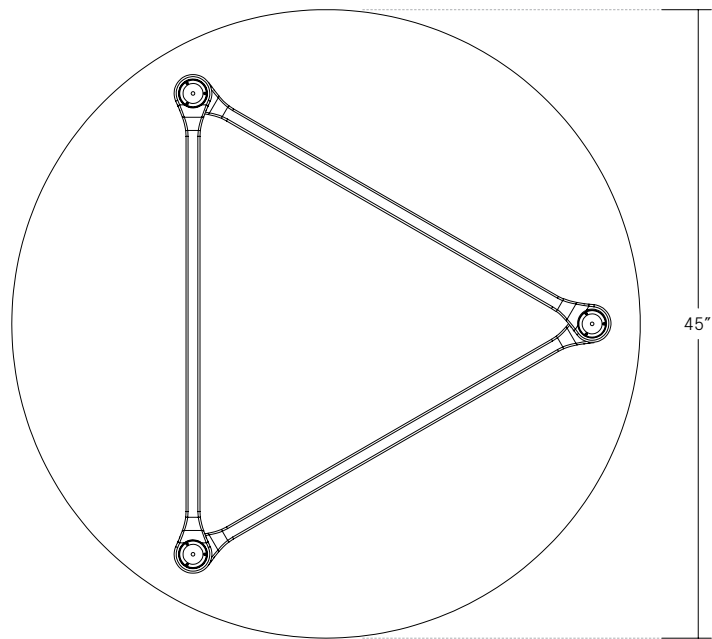

Plan

Elevation

DIMENSIONS

45" Dia x 14" H
114.5cm Dia x 35.5cm H

LEAD TIME

12-14 weeks

GLASS LEG COLORS

Clear
Charcoal Grey
Opaque White
Pink
Amber
Topaz Yellow
Cornflower Blue
Emerald Green

Plan

Elevation

DIMENSIONS

40" x 40" x 14" H
102cm x 102cm x 35.5cm H

LEAD TIME

12-14 weeks

GLASS LEG COLORS

Clear
Charcoal Grey
Opaque White
Pink
Amber
Topaz Yellow
Cornflower Blue
Emerald Green