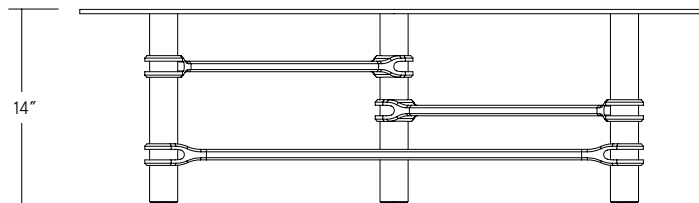

Plan

Elevation

DIMENSIONS

45" Dia x 14" H
114.5cm Dia x 35.5cm H

LEAD TIME

12-14 weeks

GLASS LEG COLORS

Clear
Charcoal Grey
Opaque White
Pink
Amber
Topaz Yellow
Cornflower Blue
Emerald Green

Plan

Elevation

DIMENSIONS

40" x 40" x 14" H
102cm x 102cm x 35.5cm H

LEAD TIME

12-14 weeks

GLASS LEG COLORS

Clear
Charcoal Grey
Opaque White
Pink
Amber
Topaz Yellow
Cornflower Blue
Emerald Green