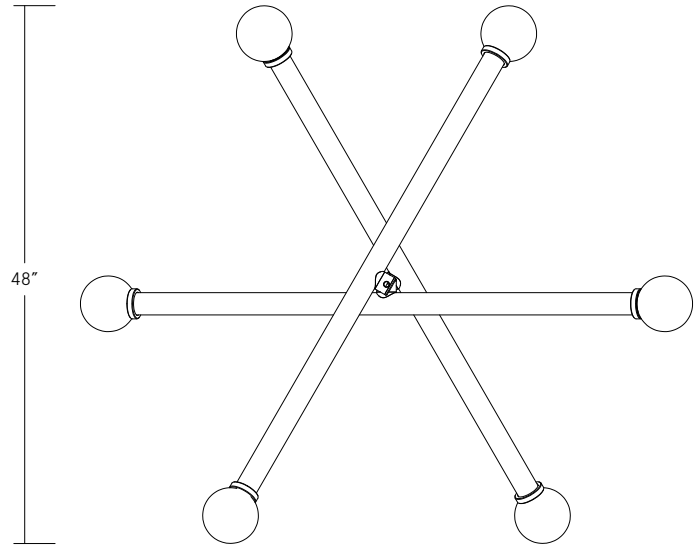

Elevation

Plan

DIMENSIONS

55" x 48" x 40" H
140cm x 122cm x 102cm H

CANOPY

Ø 5" x .25" H

STEM

Standard 30" stem; can be cut to size on-site. Longer stems available upon request.

CUSTOMIZATION OPTIONS

Tube color
Globe color
Metal finish
Tube length
Tube arrangement and orientation

**Subject to Up-charge*

Elevation

Plan

DIMENSIONS

46" x 41" x 32" H
117cm x 104cm x 81cm H

CANOPY

Ø 5" x .25" H

STEM

Standard 30" stem; can be cut to size on-site. Longer stems available upon request.

LEAD TIME

12-14 weeks

GLASS COLORS

Clear
Charcoal Grey
Opaque White
Pink
Amber
Topaz Yellow
Cornflower Blue
Emerald Green