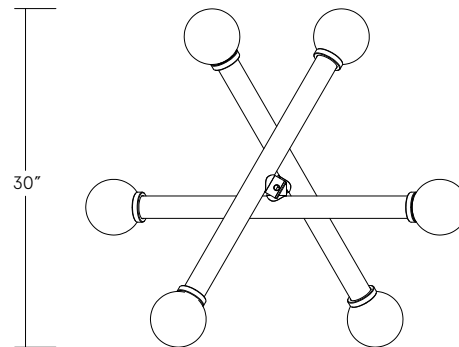

CUSTOMIZATION OPTIONS

Tube color
Globe color
Metal finish
Tube length
Tube arrangement and orientation

**Subject to Up-charge*

Elevation

Plan

DIMENSIONS

46" x 41" x 32" H
117cm x 104cm x 81cm H

CANOPY

Ø 5" x .25" H

STEM

Standard 30" stem; can be cut to size on-site. Longer stems available upon request.

LEAD TIME

12-14 weeks

GLASS COLORS

Clear
Charcoal Grey
Opaque White
Pink
Amber
Topaz Yellow
Cornflower Blue
Emerald Green

CUSTOMIZATION OPTIONS

Tube color
Globe color
Metal finish
Tube length
Tube arrangement and orientation

**Subject to Up-charge*

Elevation

Plan

DIMENSIONS

34" x 30" x 25" H
86cm x 76cm x 64cm H

CANOPY