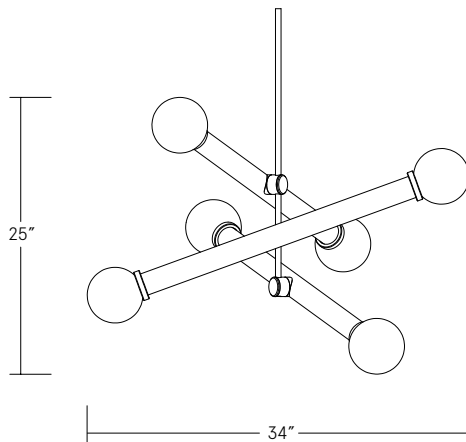

CUSTOMIZATION OPTIONS

Tube color
Globe color
Metal finish
Tube length
Tube arrangement and orientation

**Subject to Up-charge*

Elevation

Plan

DIMENSIONS

46" x 41" x 32" H
117cm x 104cm x 81cm H

CANOPY

Ø 5" x .25" H

STEM

Standard 30" stem; can be cut to size on-site. Longer stems available upon request.

LEAD TIME

12-14 weeks

GLASS COLORS

Clear
Charcoal Grey
Opaque White
Pink
Amber
Topaz Yellow
Cornflower Blue
Emerald Green

CUSTOMIZATION OPTIONS

Tube color
Globe color
Metal finish
Tube length
Tube arrangement and orientation

**Subject to Up-charge*

Elevation

Plan

DIMENSIONS

34" x 30" x 25" H
86cm x 76cm x 64cm H

CANOPY