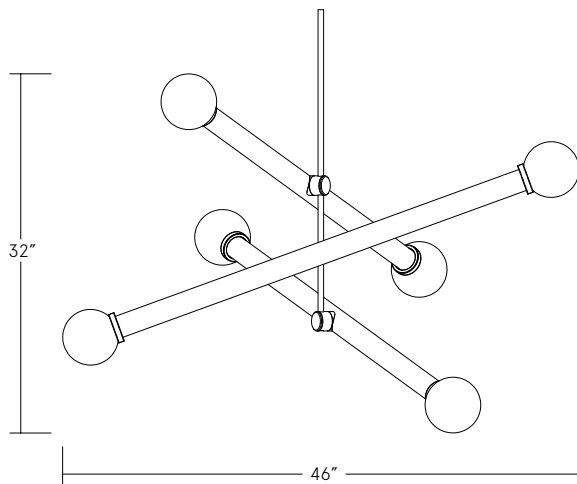

Elevation

Plan

DIMENSIONS

55" x 48" x 40" H
140cm x 122cm x 102cm H

CANOPY

Ø 5" x .25" H

STEM

Standard 30" stem; can be cut to size on-site. Longer stems available upon request.

CUSTOMIZATION OPTIONS

Tube color
Globe color
Metal finish
Tube length
Tube arrangement and orientation

**Subject to Up-charge*

Elevation

Plan

DIMENSIONS

46" x 41" x 32" H
117cm x 104cm x 81cm H

CANOPY

Ø 5" x .25" H

STEM

Standard 30" stem; can be cut to size on-site. Longer stems available upon request.

LEAD TIME

12-14 weeks

GLASS COLORS

Clear
Charcoal Grey
Opaque White
Pink
Amber
Topaz Yellow
Cornflower Blue
Emerald Green