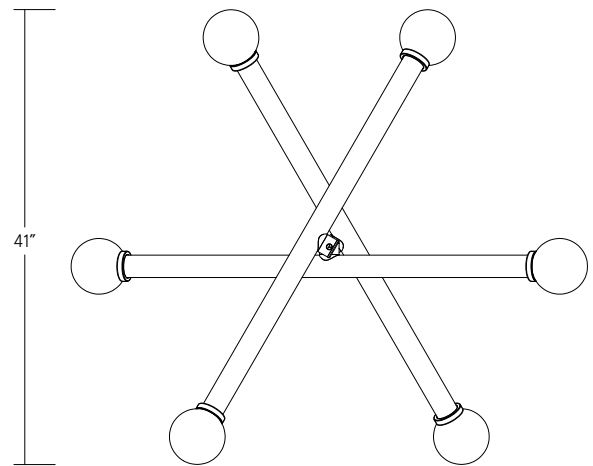

CUSTOMIZATION OPTIONS

Tube color
Globe color
Metal finish
Tube length
Tube arrangement and orientation

**Subject to Up-charge*

Elevation

Plan

DIMENSIONS

46" x 41" x 32" H
117cm x 104cm x 81cm H

CANOPY

Ø 5" x .25" H

STEM

Standard 30" stem; can be cut to size on-site. Longer stems available upon request.

LEAD TIME

12-14 weeks

GLASS COLORS

Clear
Charcoal Grey
Opaque White
Pink
Amber
Topaz Yellow
Cornflower Blue
Emerald Green

CUSTOMIZATION OPTIONS

Tube color
Globe color
Metal finish
Tube length
Tube arrangement and orientation

**Subject to Up-charge*

Elevation

Plan

DIMENSIONS

34" x 30" x 25" H
86cm x 76cm x 64cm H

CANOPY