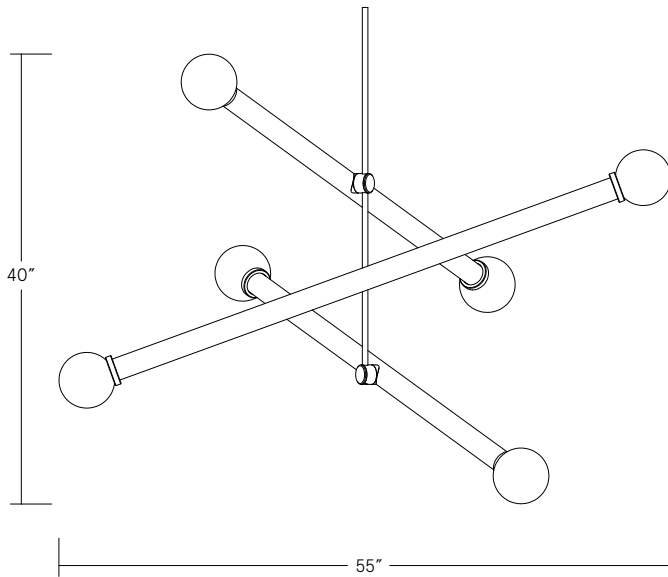

Elevation

Plan

DIMENSIONS

55" x 48" x 40" H
140cm x 122cm x 102cm H

CANOPY

Ø 5" x .25" H

STEM

Standard 30" stem; can be cut to size on-site. Longer stems available upon request.

CUSTOMIZATION OPTIONS

Tube color
Globe color
Metal finish
Tube length
Tube arrangement and orientation

**Subject to Up-charge*

Elevation

Plan

DIMENSIONS

46" x 41" x 32" H
117cm x 104cm x 81cm H

CANOPY

Ø 5" x .25" H

STEM

Standard 30" stem; can be cut to size on-site. Longer stems available upon request.

LEAD TIME

12-14 weeks

GLASS COLORS

Clear
Charcoal Grey
Opaque White
Pink
Amber
Topaz Yellow
Cornflower Blue
Emerald Green