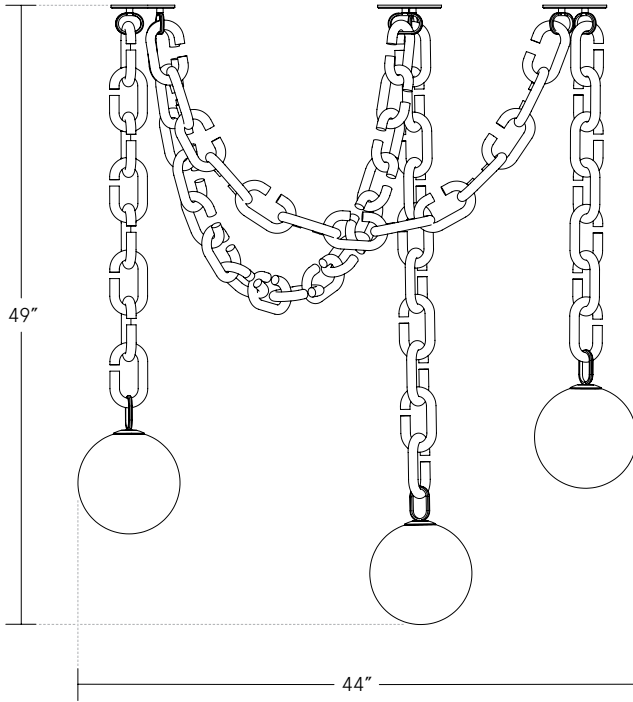

Elevation

Plan

DIMENSIONS

Variable per project requirements

AS SHOWN:
36" x 44" x 49" H
91.5cm x 112cm x 124.5cm H

GLOBE DIAMETER:
8" / 21cm

CANOPY

Ø 5" x .25" H

LEAD TIME

12-14 weeks

GLASS COLORS

Clear
Grey-Green
Opaque White
Pink
Amber
Topaz Yellow
Emerald Green

GLOBE COLOR

Opaline White

METAL FINISHES

Brushed Brass
Satin Nickel
Polished Nickel
Oil Rubbed Bronze

CUSTOMIZATION OPTIONS

Configuration
Chain color
Chain length
Metal finish
Globe color & size

*Subject to Up-charge