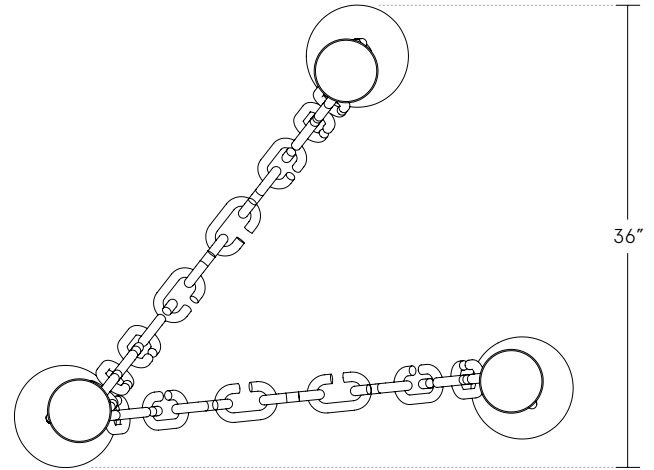

Elevation

Plan

DIMENSIONS

Variable per project requirements

AS SHOWN:
36" x 44" x 49" H
91.5cm x 112cm x 124.5cm H

GLOBE DIAMETER:
8" / 21cm

CANOPY

Ø 5" x .25" H

LEAD TIME

12-14 weeks

GLASS COLORS

Clear
Grey-Green
Opaque White
Pink
Amber
Topaz Yellow
Emerald Green

GLOBE COLOR

Opaline White

METAL FINISHES

Brushed Brass
Satin Nickel
Polished Nickel
Oil Rubbed Bronze

CUSTOMIZATION OPTIONS

Configuration
Chain color
Chain length
Metal finish
Globe color & size

*Subject to Up-charge