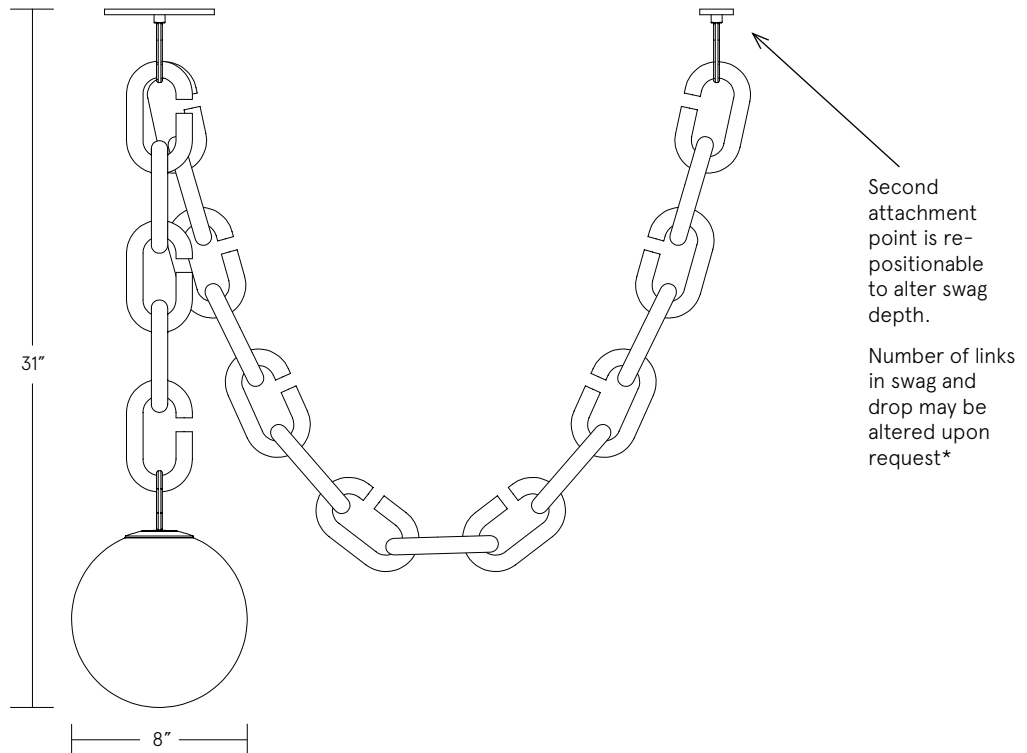

DIMENSIONS

Variable per project requirements

Overall Drop:
29" / 74cm

Globe Diameter:
5" / 12.5cm

CANOPY

Ø 5" x .25" H

LEAD TIME

12-14 weeks

CUSTOMIZATION OPTIONS

Configuration
Chain color
Chain length
Metal finish
Globe color & size

*Subject to Up-charge

DIMENSIONS

Variable per project requirements

Overall Drop:
31" / 79cm

Globe Diameter:
8" / 20.5cm

CANOPY

Ø 5" x .25" H

LEAD TIME

12-14 weeks

GLASS COLORS

Clear
Grey-Green
Opaque White
Pink
Amber
Topaz Yellow
Emerald Green

GLOBE COLOR

Opaline White