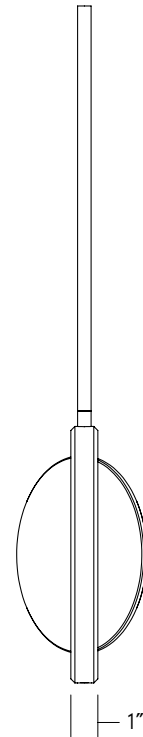

DIMENSIONS

Ø 11.5" x 1"
Ø 29cm x 2.5cm

CANOPY

Remote: Ø 5" x .25" H
Local: Ø 8" x 1.5" H

STEM

Standard 30" stem; can be cut to size on-site. Longer stems available upon request.

LEAD TIME

12-14 weeks

GLASS DISC MATERIALS

Pink-Green Dichroic
Blue-Orange Dichroic
Two-Way Mirror
Milky White Glass

METAL FINISHES

Brushed Brass
Satin Nickel
Polished Nickel
Oil Rubbed Bronze

LAMPING

Input Voltage: 120V / 240V
Lamping: 24V LED Strip, 3000K
CRI: 90+
Lumens: 1200
Wattage: 13 Watts
Dimming: TRIAC
Dimmer: Lutron C·L recommended
Certification: UL Listing upon request*

CUSTOMIZATION OPTIONS

Metal finish
Disc material

*Subject to Up-charge

DIMENSIONS

Ø 9.5" x 1"
Ø 24cm x 2.5cm

CANOPY

Remote: Ø 5" x .25" H
Local: Ø 8" x 1.5" H

STEM

Standard 30" stem; can be cut to size on-site. Longer stems available upon request.

LEAD TIME

12-14 weeks

GLASS DISC MATERIALS

Pink-Green Dichroic
Blue-Orange Dichroic
Two-Way Mirror
Milky White Glass

METAL FINISHES