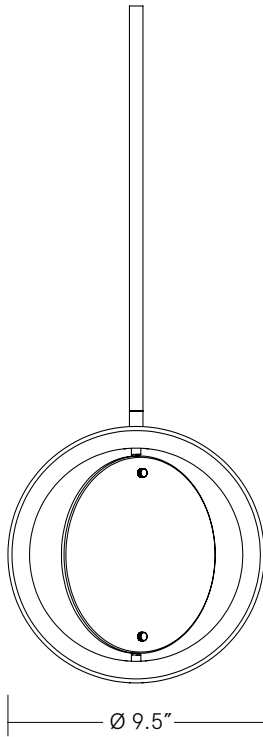

DIMENSIONS

Ø 11.5" x 1"
Ø 29cm x 2.5cm

CANOPY

Remote: Ø 5" x .25" H
Local: Ø 8" x 1.5" H

STEM

Standard 30" stem; can be cut to size on-site. Longer stems available upon request.

LEAD TIME

12-14 weeks

GLASS DISC MATERIALS

Pink-Green Dichroic
Blue-Orange Dichroic
Two-Way Mirror
Milky White Glass

METAL FINISHES

Brushed Brass
Satin Nickel
Polished Nickel
Oil Rubbed Bronze

LAMPING

Input Voltage: 120V / 240V
Lamping: 24V LED Strip, 3000K
CRI: 90+
Lumens: 1200
Wattage: 13 Watts
Dimming: TRIAC
Dimmer: Lutron C·L recommended
Certification: UL Listing upon request*

CUSTOMIZATION OPTIONS

Metal finish
Disc material

*Subject to Up-charge

DIMENSIONS

Ø 9.5" x 1"
Ø 24cm x 2.5cm

CANOPY

Remote: Ø 5" x .25" H
Local: Ø 8" x 1.5" H

STEM

Standard 30" stem; can be cut to size on-site. Longer stems available upon request.

LEAD TIME

12-14 weeks

GLASS DISC MATERIALS

Pink-Green Dichroic
Blue-Orange Dichroic
Two-Way Mirror
Milky White Glass

METAL FINISHES