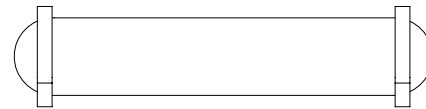

Arch

Circle

Noodle

Line

DIMENSIONS

ARCH:
7" x 6.25" x 2" D
18cm x 16cm x 2.5cm H

CIRCLE:
8.25" x 8.25" x 2" D
21cm x 21cm x 2.5cm H

NOODLE:
10.75" x 5.375" x 2" D
27cm x 14cm x 2.5cm H

LINE:
10.75" x 2.75" x 2" D
27cm x 7cm x 2.5cm H

LEAD TIME

4-6 weeks

MATERIAL VARIANTS

Rosso Levanto Marble
Statuary Marble
Pink/Green Dichroic Glass
Blue/Orange Dichroic Glass

*Also available in
additional variants
as a custom option**