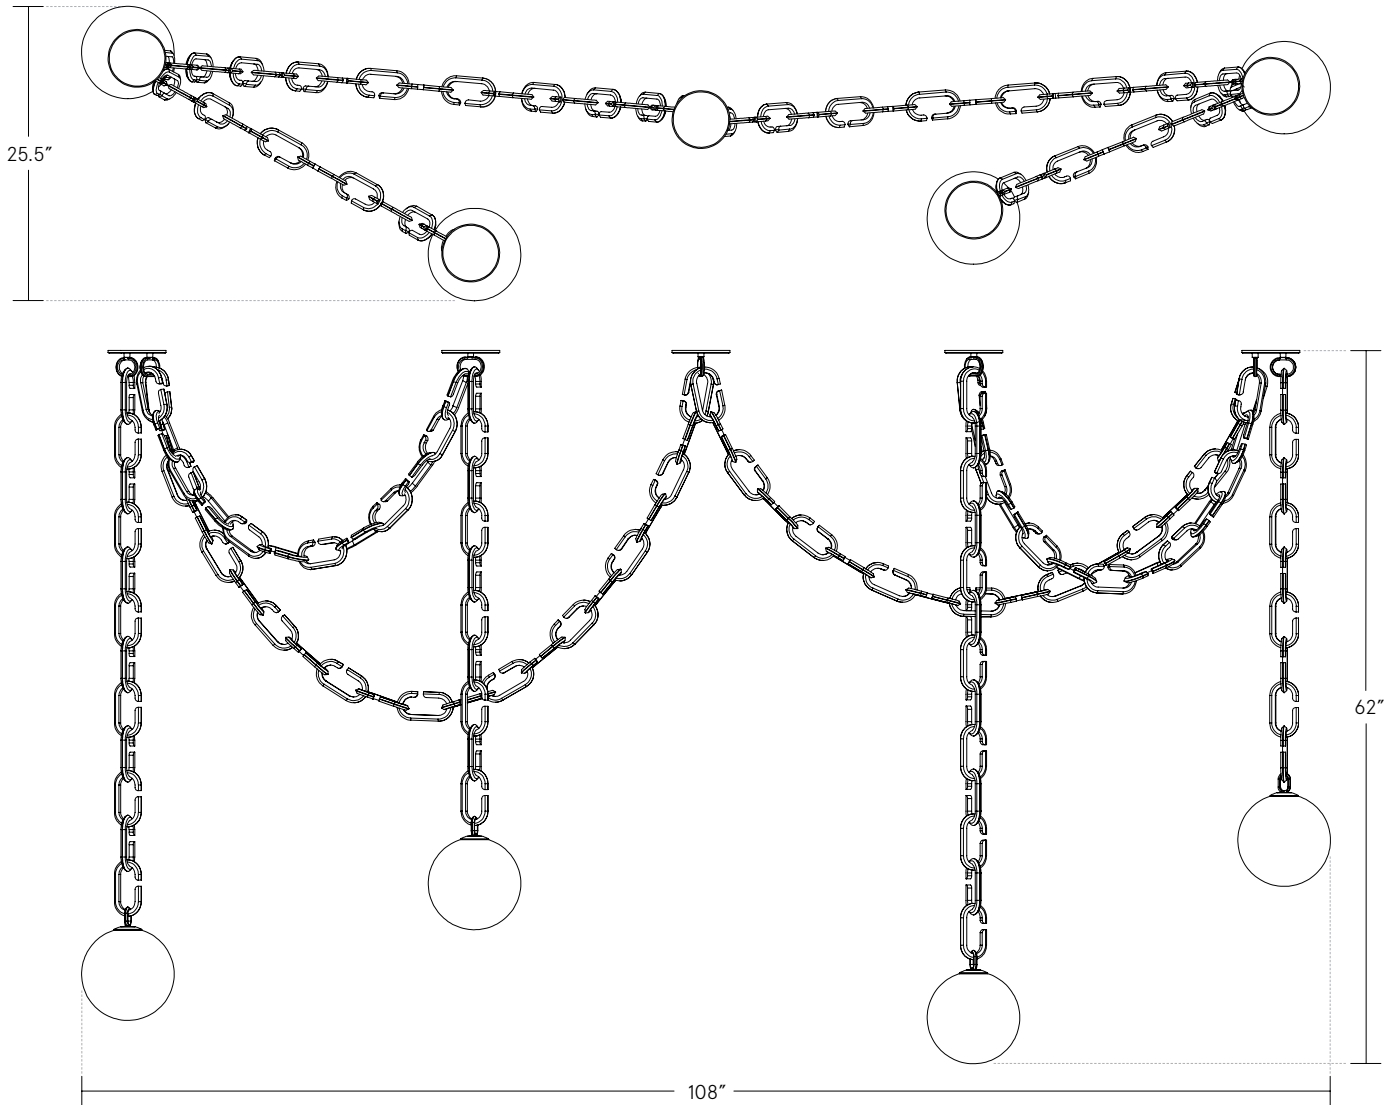

DIMENSIONS

*All dims customizable
per project requirements*

Overall Drop as Shown:
50" / 127cm

Globe Diameter:
8" / 20.5cm

CANOPY

Ø 5" x .25" H

LEAD TIME

12-14 weeks

GLOBE COLOR

Opaline White

METAL FINISHES

Antique Brass
Brushed Brass
Satin Nickel
Polished Nickel
Oil Rubbed Bronze

LAMPING

Input Voltage: 120V (240V upon request)
Bulb: Dimmable G9 LED Bulb, 2700K, 5 Watts
CRI: 90+
Lumens: 2,200
Wattage: 20 Watts
Dimming: TRIAC
Dimmer: Lutron C·L recommended
Certification: UL Listing upon request*

CUSTOMIZATION OPTIONS

Configuration
Chain length
Metal finish
Globe color & size

*Subject to Up-charge

DIMENSIONS

All dims customizable
per project requirements

Overall Drop as Shown:
62" / 157.5cm

Globe Diameter:
8" / 20.5cm

CANOPY

Ø 5" x .25" H

LEAD TIME

12-14 weeks

GLOBE COLOR

Opaline White

METAL FINISHES

Antique Brass
Brushed Brass
Satin Nickel
Polished Nickel
Oil Rubbed Bronze