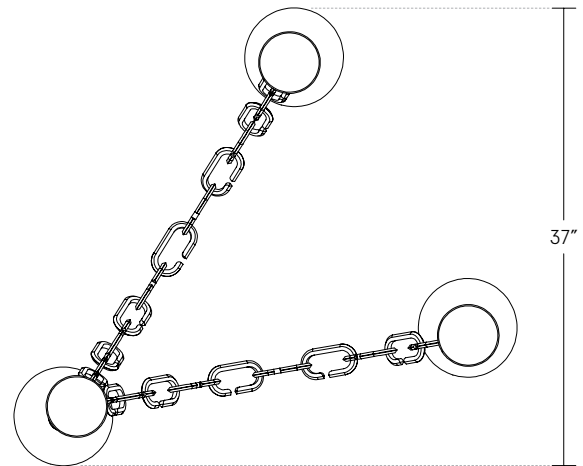

Elevation

Plan

DIMENSIONS

All dims customizable per project requirements

Overall Drop as Shown:
50" / 127cm

Globe Diameter:
8" / 20.5cm

CANOPY

Ø 5" x .25" H

LEAD TIME

12-14 weeks

GLOBE COLOR

Opaline White

METAL FINISHES

Antique Brass
Brushed Brass
Satin Nickel
Polished Nickel
Oil Rubbed Bronze

LAMPING

Input Voltage: 120V (240V upon request)
Bulb: Dimmable G9 LED Bulb, 2700K, 5 Watts
CRI: 90+
Lumens: 1,650
Wattage: 15 Watts
Dimming: TRIAC
Dimmer: Lutron C-L recommended
Certification: UL Listing upon request*

CUSTOMIZATION OPTIONS

Configuration
Chain length
Metal finish
Globe color & size

*Subject to Up-charge