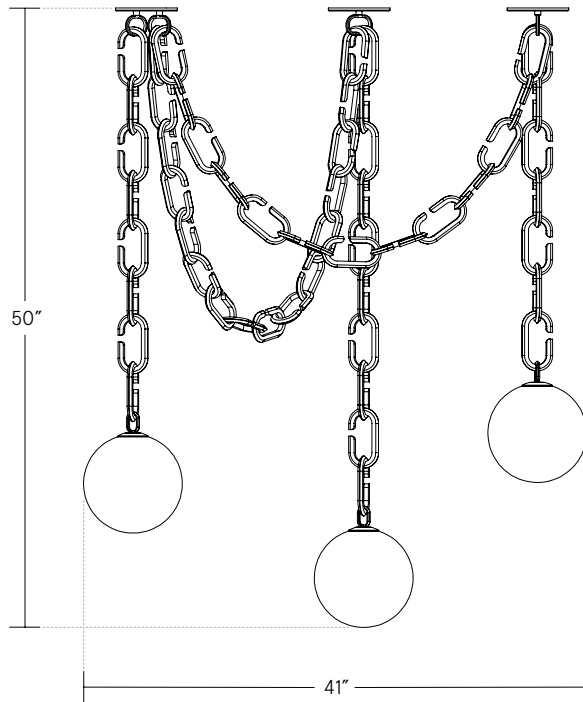

Elevation

Plan

DIMENSIONS

All dims customizable per project requirements

Overall Drop as Shown:
50" / 127cm

Globe Diameter:
8" / 20.5cm

CANOPY

Ø 5" x .25" H

LEAD TIME

12-14 weeks

GLOBE COLOR

Opaline White

METAL FINISHES

Antique Brass
Brushed Brass
Satin Nickel
Polished Nickel
Oil Rubbed Bronze

LAMPING

Input Voltage: 120V (240V upon request)
Bulb: Dimmable G9 LED Bulb, 2700K, 5 Watts
CRI: 90+
Lumens: 1,650
Wattage: 15 Watts
Dimming: TRIAC
Dimmer: Lutron C-L recommended
Certification: UL Listing upon request*

CUSTOMIZATION OPTIONS

Configuration
Chain length
Metal finish
Globe color & size

*Subject to Up-charge