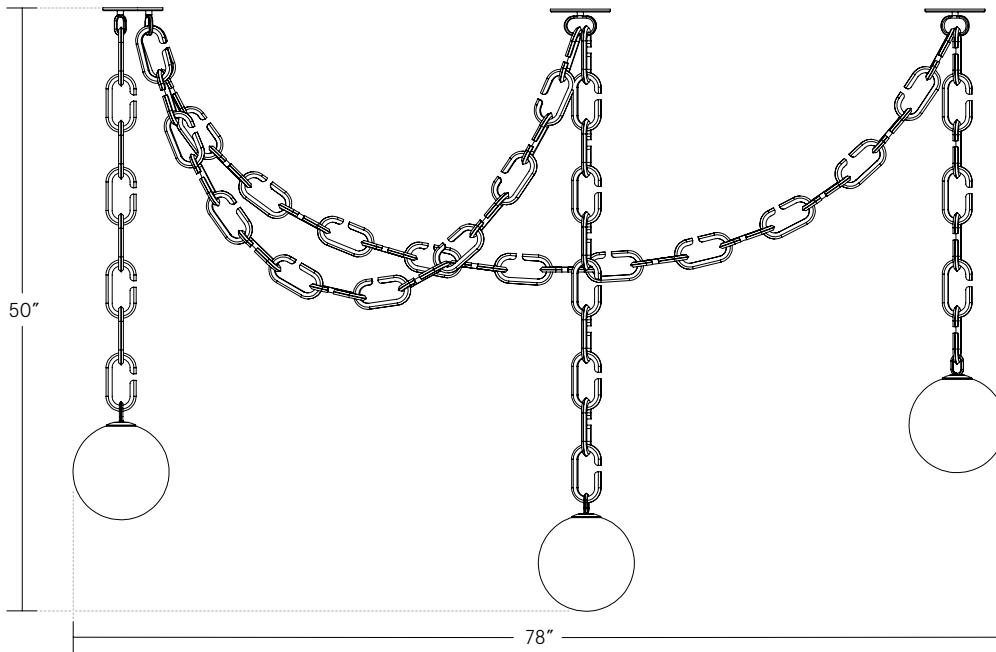

Elevation

Plan

DIMENSIONS

All dims customizable per project requirements

Overall Drop as Shown:
50" / 127cm

Globe Diameter:
8" / 20.5cm

CANOPY

Ø 5" x .25" H

LEAD TIME

12-14 weeks

GLOBE COLOR

Opaline White

METAL FINISHES

Antique Brass
Brushed Brass
Satin Nickel
Polished Nickel
Oil Rubbed Bronze

LAMPING

Input Voltage: 120V (240V upon request)
Bulb: Dimmable G9 LED Bulb, 2700K, 5 Watts
CRI: 90+
Lumens: 1,650
Wattage: 15 Watts
Dimming: TRIAC
Dimmer: Lutron C·L recommended
Certification: UL Listing upon request*

CUSTOMIZATION OPTIONS

Configuration
Chain length
Metal finish
Globe color & size

*Subject to Up-charge