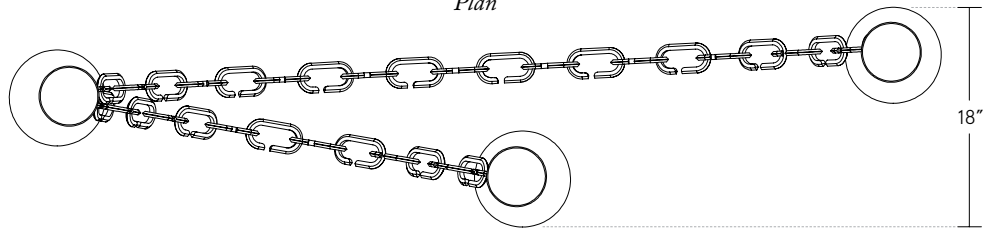

Elevation

Plan

DIMENSIONS

All dims customizable per project requirements

Overall Drop as Shown:
50" / 127cm

Globe Diameter:
8" / 20.5cm

CANOPY

Ø 5" x .25" H

LEAD TIME

12-14 weeks

GLOBE COLOR

Opaline White

METAL FINISHES

Antique Brass
Brushed Brass
Satin Nickel
Polished Nickel
Oil Rubbed Bronze

LAMPING

Input Voltage: 120V (240V upon request)
Bulb: Dimmable G9 LED Bulb, 2700K, 5 Watts
CRI: 90+
Lumens: 1,650
Wattage: 15 Watts
Dimming: TRIAC
Dimmer: Lutron C·L recommended
Certification: UL Listing upon request*

CUSTOMIZATION OPTIONS

Configuration
Chain length
Metal finish
Globe color & size

*Subject to Up-charge