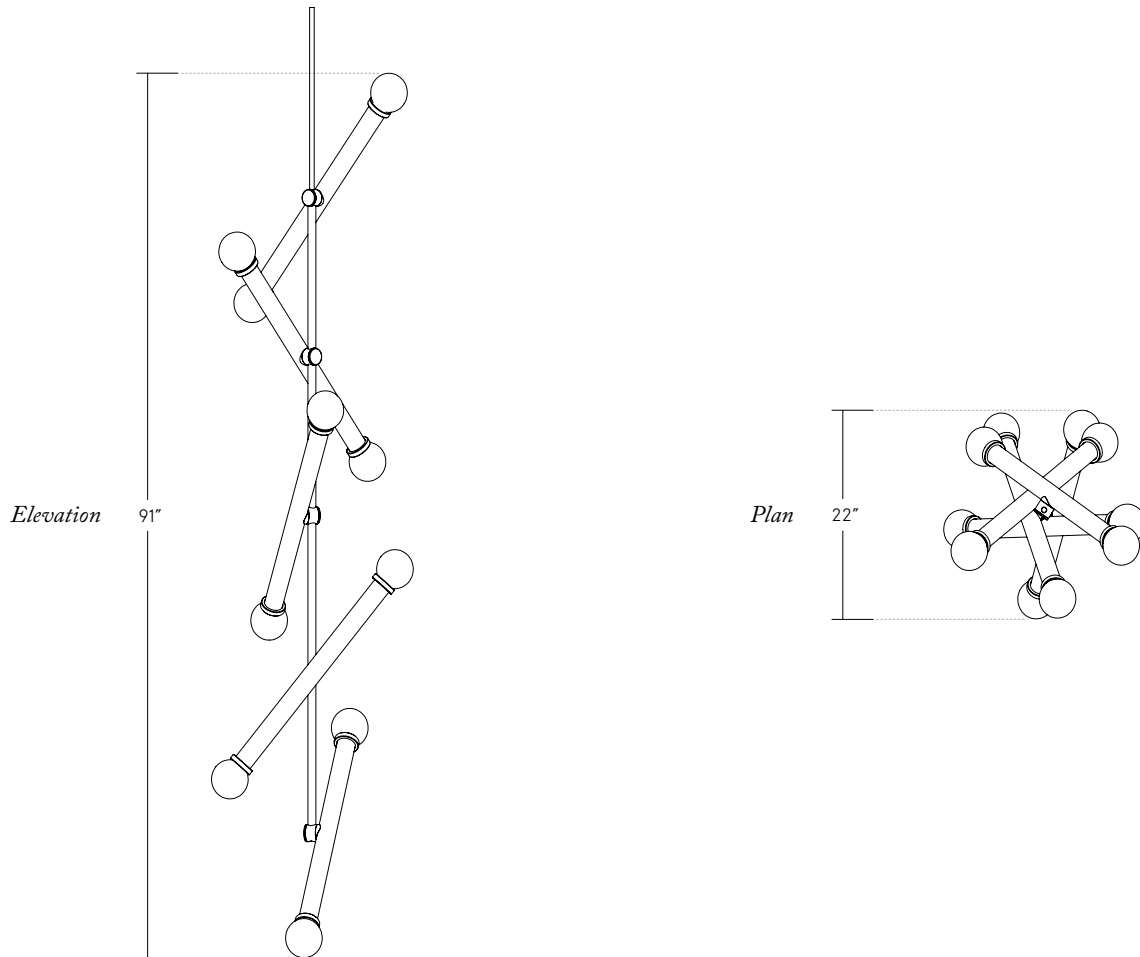

DIMENSIONS

All dims customizable per project requirements

Ø 47" x 104" H
Ø 119cm x 264cm H

CANOPY

Ø 5" x .25" H

STEM

Standard 30" stem; can be cut to size on-site. Longer stems available upon request.

LEAD TIME

CUSTOMIZATION OPTIONS

- Tube color
- Globe color
- Metal finish
- Tube length
- Tube arrangement and orientation

**Subject to Up-charge*

DIMENSIONS

*All dims customizable
per project requirements*

Ø 22" x 91" H
Ø 56cm x 231cm H

CANOPY

Ø 5" x .25" H

STEM

Standard 30" stem; can
be cut to size on-site.
Longer stems available
upon request.

LEAD TIME

16-18 weeks

GLASS COLORS

Clear
Charcoal Grey
Opaque White
Opaque Black
Pink
Amber
Topaz Yellow
Cornflower Blue
Emerald Green