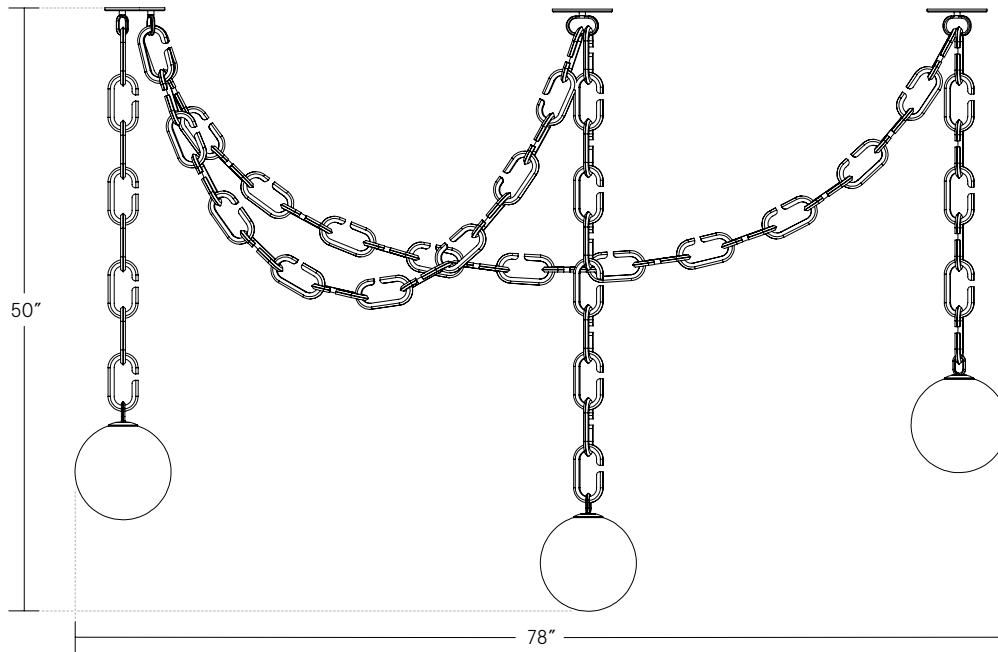

Elevation

Plan

DIMENSIONS

*All dims customizable
per project requirements*

Overall Drop as Shown:
50" / 127cm

Globe Diameter:
8" / 20.5cm

CANOPY

Ø 5" x .25" H

LEAD TIME

12-14 weeks

GLOBE COLOR

Opaline White

METAL FINISHES

Antique Brass
Brushed Brass
Satin Nickel
Polished Nickel
Oil Rubbed Bronze

LAMPING

Input Voltage: 120V (240V upon request)
Bulb: Dimmable G9 LED Bulb, 2700K, 5 Watts
CRI: 90+
Lumens: 1,650
Wattage: 15 Watts
Dimming: TRIAC
Dimmer: Lutron C·L recommended
Certification: UL Listing upon request*

CUSTOMIZATION OPTIONS

Configuration
Chain length
Metal finish
Globe color & size

**Subject to Up-charge*