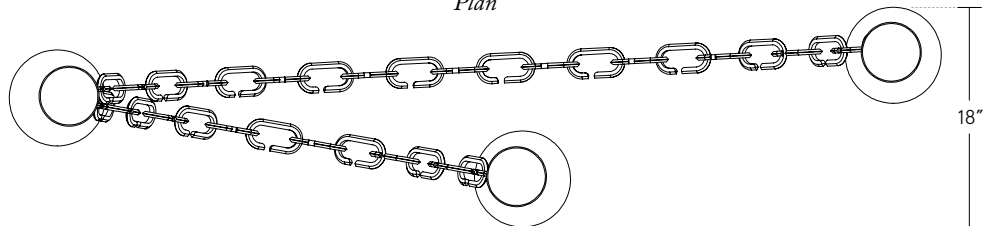

Elevation

Plan

DIMENSIONS

*All dims customizable
per project requirements*

Overall Drop as Shown:
50" / 127cm

Globe Diameter:
8" / 20.5cm

CANOPY

Ø 5" x .25" H

LEAD TIME

12-14 weeks

GLOBE COLOR

Opaline White

METAL FINISHES

Antique Brass
Brushed Brass
Satin Nickel
Polished Nickel
Oil Rubbed Bronze

LAMPING

Input Voltage: 120V (240V upon request)
Bulb: Dimmable G9 LED Bulb, 2700K, 5 Watts
CRI: 90+
Lumens: 1,650
Wattage: 15 Watts
Dimming: TRIAC
Dimmer: Lutron C·L recommended
Certification: UL Listing upon request*

CUSTOMIZATION OPTIONS

Configuration
Chain length
Metal finish
Globe color & size

**Subject to Up-charge*