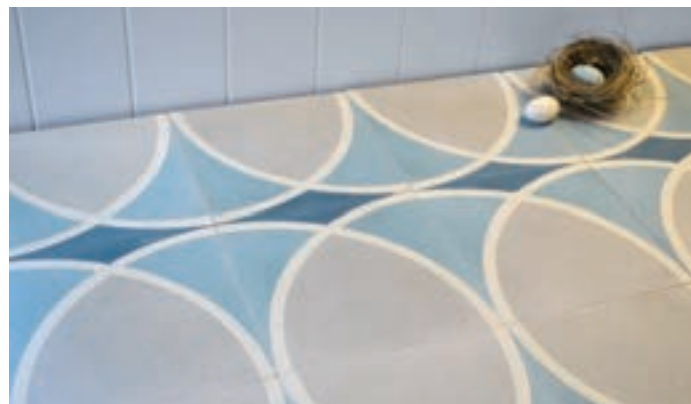

#### TIME WORN

▲ Architectural Ceramics has added eye-catching cement tiles to its wares with the Sabine Hill Collection. Sturdy and versatile, the tiles (pictured here, Bluff) sport bold patterns, vibrant colors and a sense of history. The designs are created by a mold, then hardened without heat in a press. Good for wall or floor applications. [architecturalceramics.com](http://architecturalceramics.com)