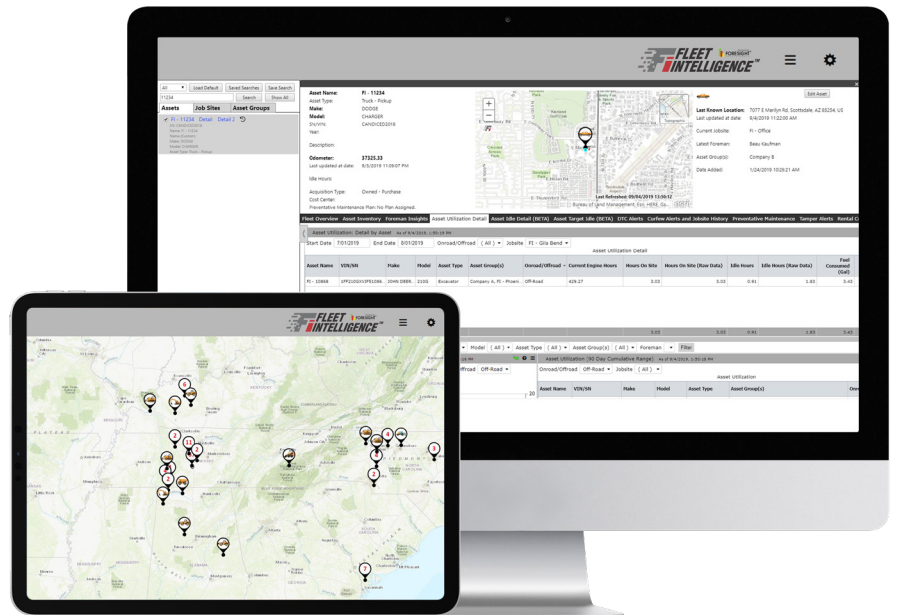

ALL-IN-ONE REALLY... ALL IN ONE PLACE.

- Best of business intelligence software, hardware, and industry leading expertise to ensure entire fleet accessibility and visibility
- Non-Reporting Assets:
 - Expedite the troubleshooting process with Fleet Intelligence™ Non-Reporting probable Cause report
 - This report helps users determine the reason why an asset has stopped reporting using a series of custom rules and the latest asset updates
- Leverage existing OEM or telematics systems to save money
- Add .shp and .shx files to the map to show road and location call-outs