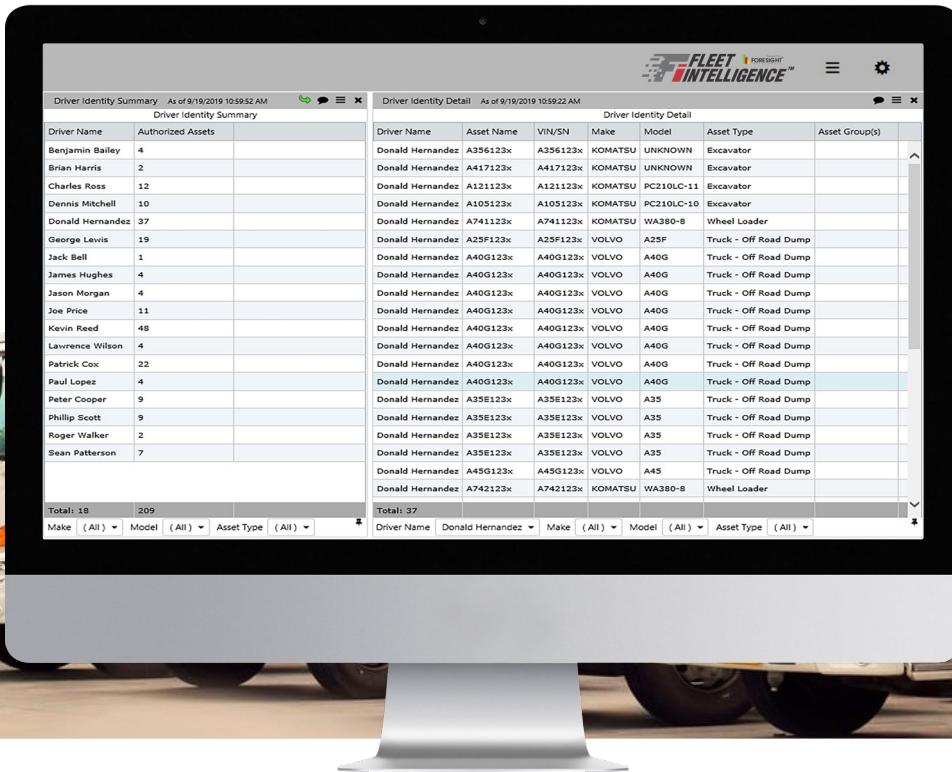

# DRIVER IDENTITY

## SEE WHO'S BEHIND THE WHEEL.

- Drivers can be associated to an asset either by key fob or by assignment in Fleet Intelligence™
- Driver scorecards can be configured to any specification with scheduled email delivery