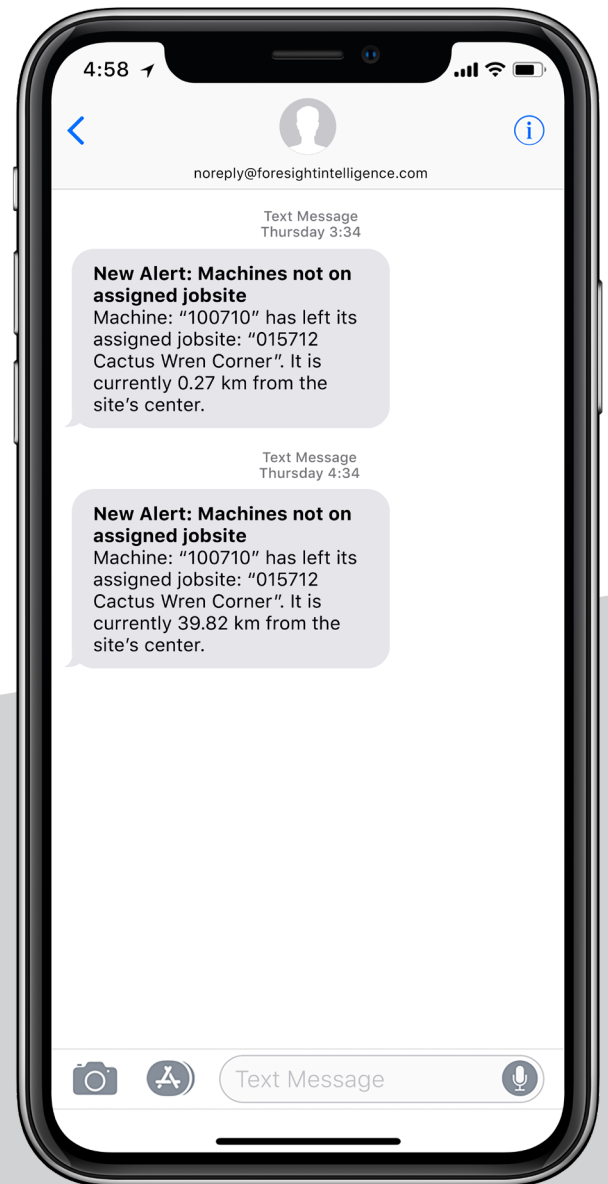

ASSET PROTECTION

COMPLETE VISIBILITY FOR PEACE OF MIND.

- Ensure the safety and security of your fleet with a robust notification system built around curfews, geofences, and tampering
- Get instant alerts if an asset is turned on after hours, leaves its designated job site, or when tampering occurs
- Instant alerts automatically go to the right people — no more waking up the wrong people