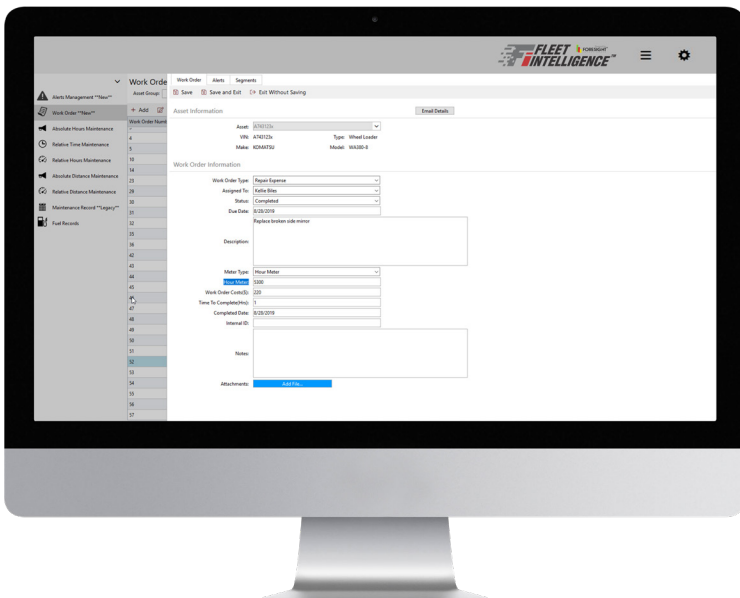

MAINTENANCE

BE SURE. NOT SORRY.

- Track and manage your fleet with customizable maintenance plans and a fully integrated work order system
- Creating maintenance schedules is quick and easy: FI™ offers full support to assign schedules to your assets in a matter of hours
- The preventative maintenance module is a versatile solution, allowing you to choose the maintenance scheduling method that best fits your fleet's needs