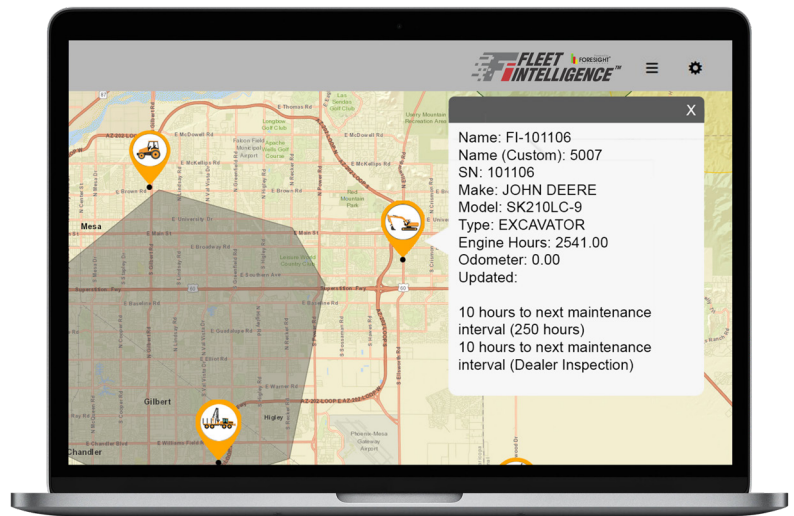

MAINTENANCE

BE SURE. NOT SORRY.

- Track and manage your fleet with customizable maintenance plans and a fully integrated work order system
- Creating maintenance schedules is quick and easy: FI™ offers full support to assign schedules to your assets in a matter of hours
- The preventative maintenance module is a versatile solution, allowing you to choose the maintenance scheduling method that best fits your fleet's needs