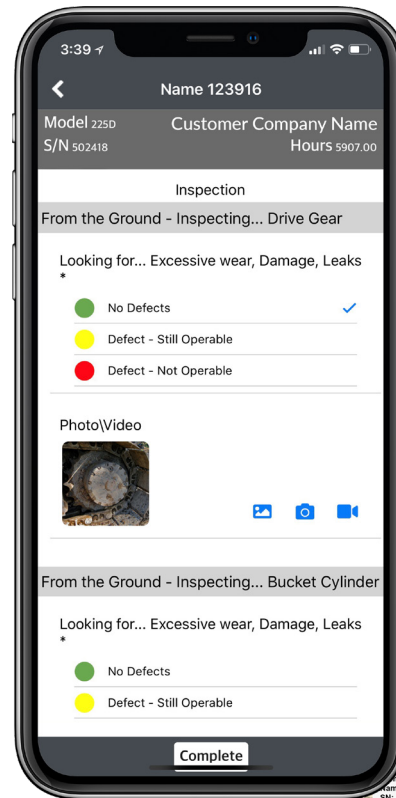

- Fleet Intelligence™ includes a completely customizable mobile inspection app that is built to customer's needs.
- The simple and easy to use app is offered as a stand-alone product or fully integrated into the Fleet Intelligence™ platform, work order module and maintenance suite.
- FI Inspect 2.0™ features enhanced self service, allowing you to build and modify your own templates – templates can be build for entire asset class or drilled down to individual assets and areas of the job-site or plant.
- The app includes access to a map layer dashboard where inspection alerts are in real time.
- Fully optimized to meet OSHA and MSHA compliance standards and allows for bilingual inspections: English and Spanish.
- Unlimited picture and video cloud-based storage.
- Easily exports inspection reports to Excel or CSV files.

Time Card Integration

- Time card entry is incorporated into the Inspect 2.0 app, allowing you to get more done in one place.
- Time cards integrate directly into the Fleet Intelligence™ platform or other management systems.