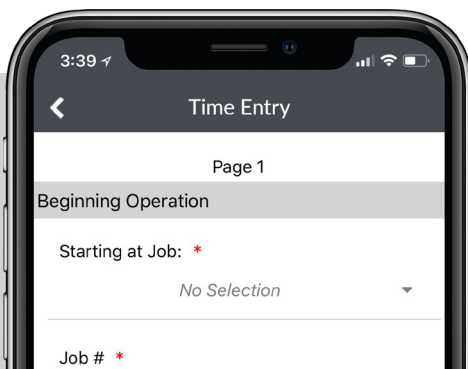

- Fleet Intelligence™ includes a completely customizable mobile inspection app that is built to customer's needs.
- The simple and easy to use app is offered as a stand-alone product or fully integrated into the Fleet Intelligence™ platform, work order module and maintenance suite.
- FI Inspect 2.0™ features enhanced self service, allowing you to build and modify your own templates – templates can be build for entire asset class or drilled down to individual assets and areas of the job-site or plant.
- The app includes access to a map layer dashboard where inspection alerts are in real time.
- Fully optimized to meet OSHA and MSHA compliance standards and allows for bilingual inspections: English and Spanish.
- Unlimited picture and video cloud-based storage.
- Easily exports inspection reports to Excel or CSV files.

Time Card Integration

- Time card entry is incorporated into the Inspect 2.0 app, allowing you to get more done in one place.
- Time cards integrate directly into the Fleet Intelligence™ platform or other management systems.