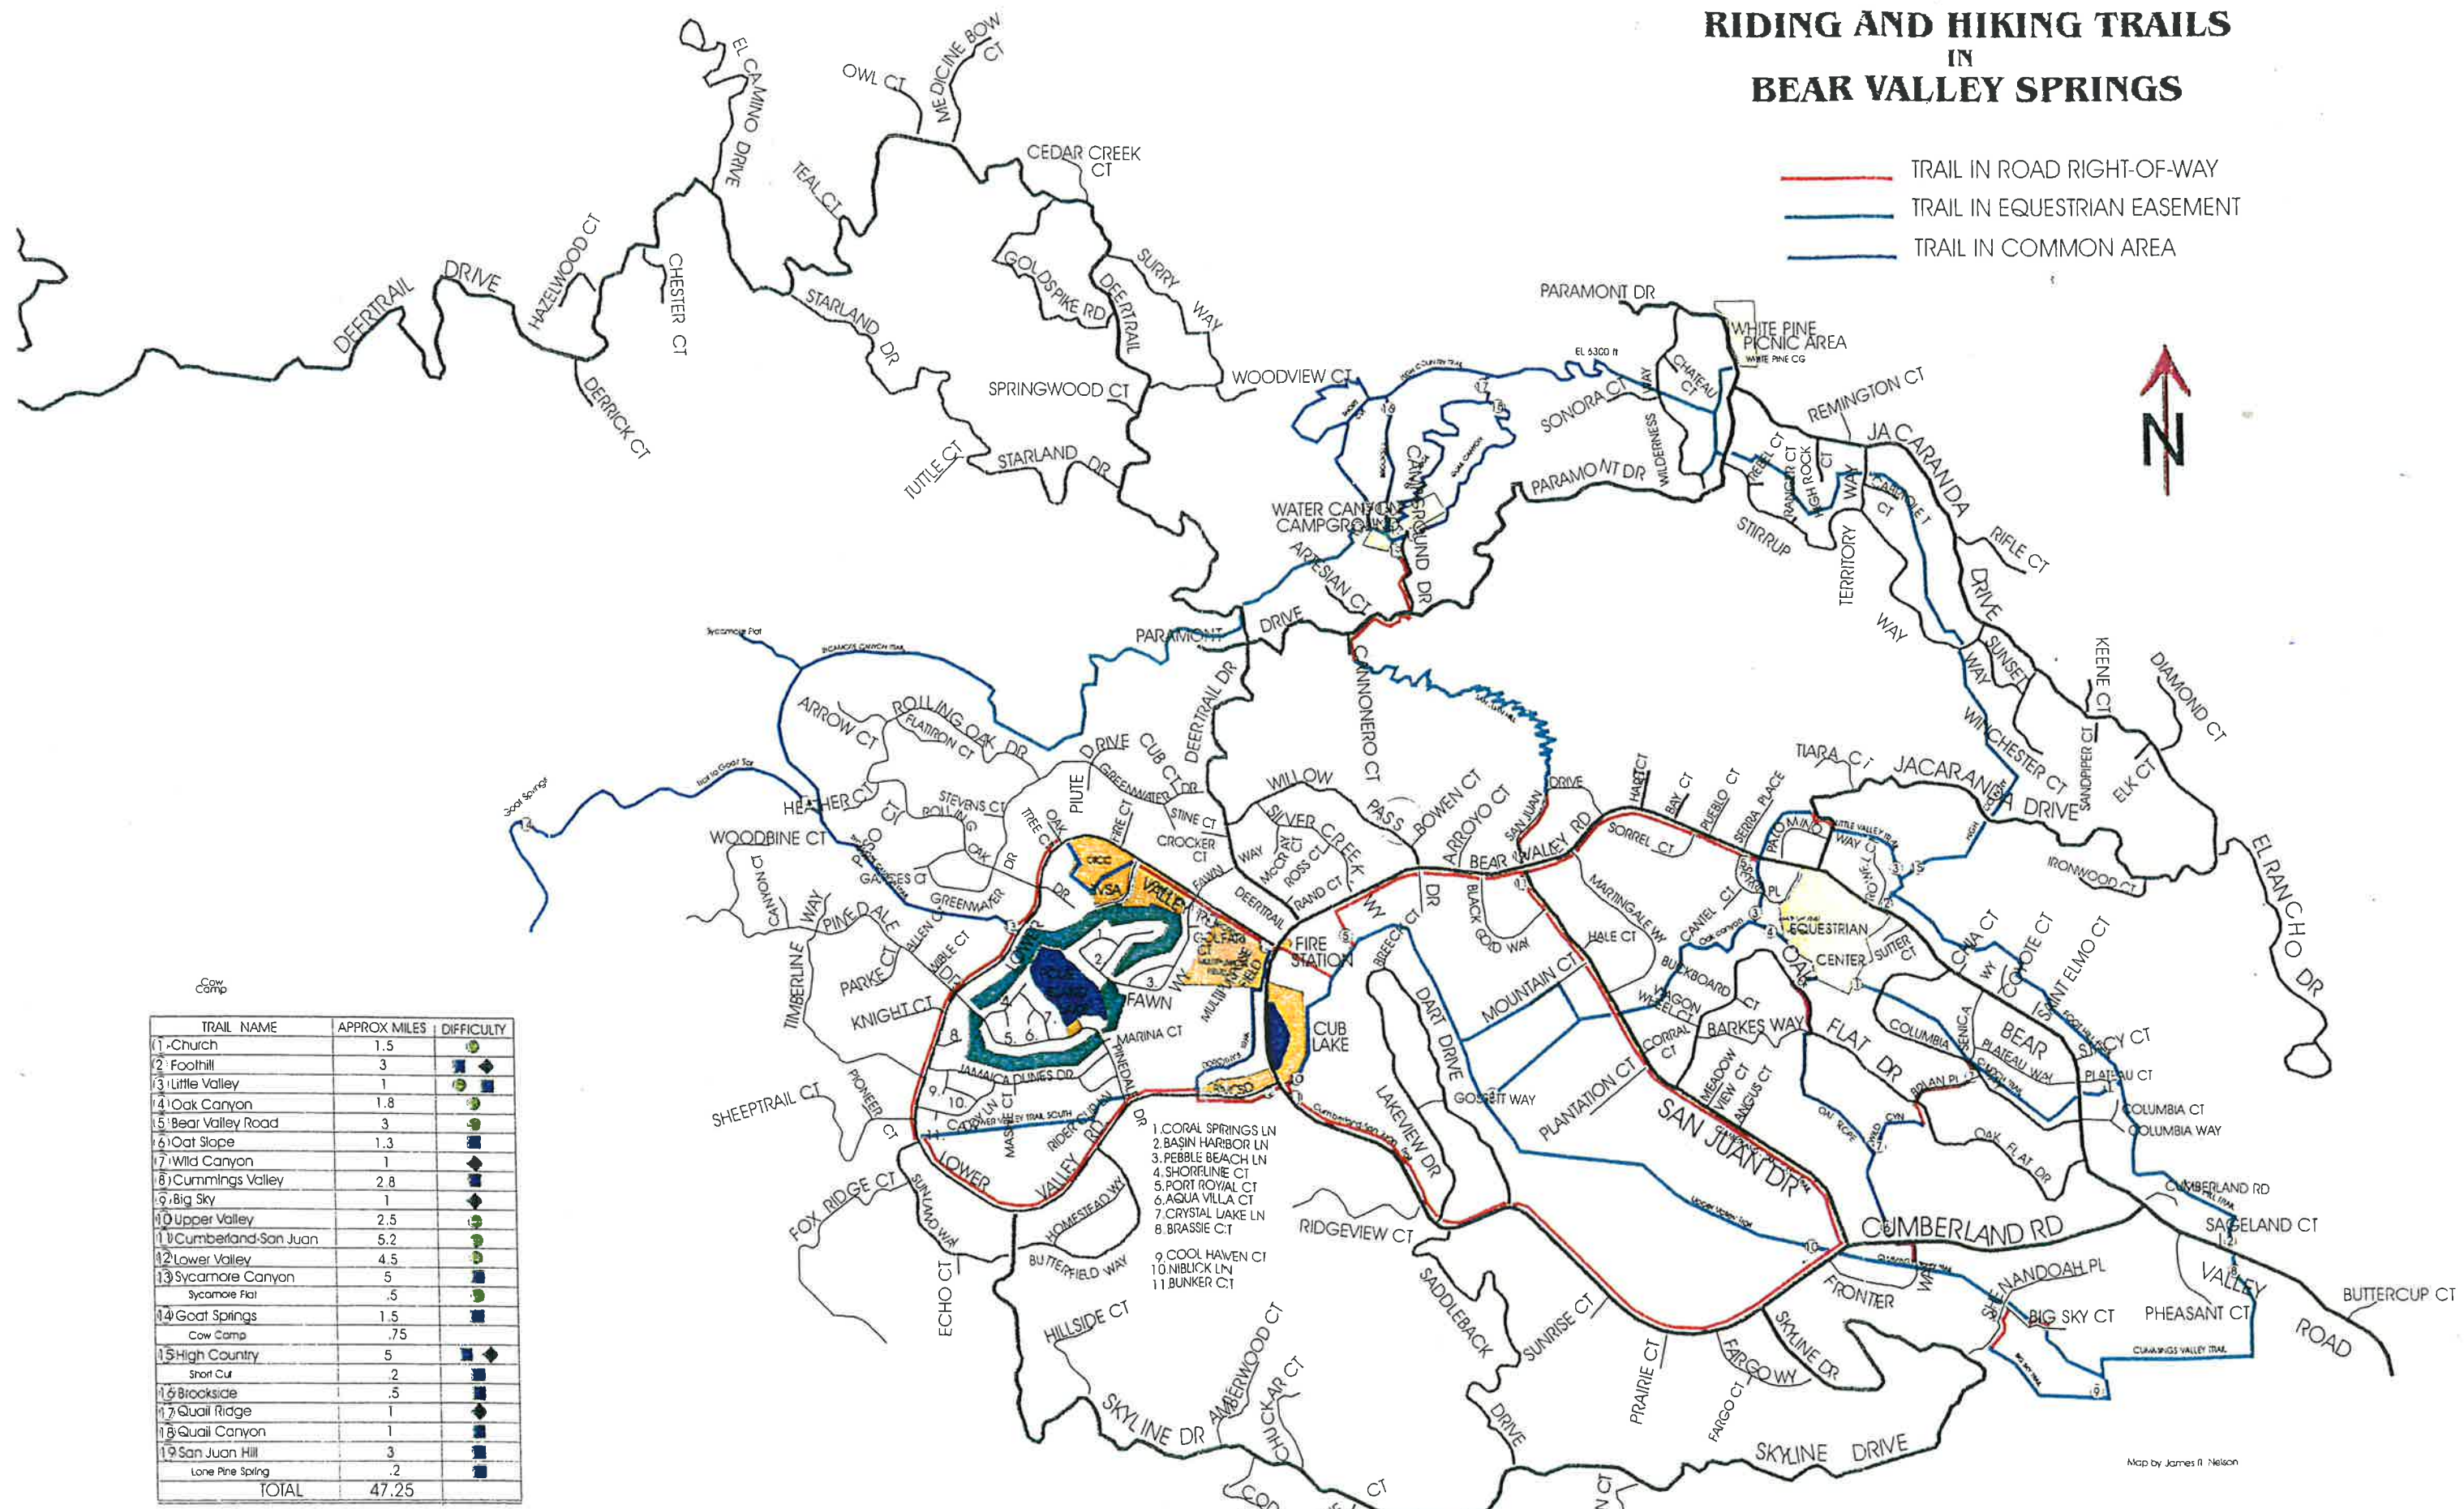

RIDING AND HIKING TRAILS IN BEAR VALLEY SPRINGS

- TRAIL IN ROAD RIGHT-OF-WAY
- TRAIL IN EQUESTRIAN EASEMENT
- TRAIL IN COMMON AREA

TRAIL NAME	APPROX MILES	DIFFICULTY
1 - Church	1.5	Least
2 - Foothill	3	Least
3 - Little Valley	1	Least
4 - Oak Canyon	1.8	Least
5 - Bear Valley Road	3	Least
6 - Oat Slope	1.3	Least
7 - Wild Canyon	1	Least
8 - Cummings Valley	2.8	Least
9 - Big Sky	1	Least
10 - Upper Valley	2.5	Least
11 - Cumberland-San Juan	5.2	Least
12 - Lower Valley	4.5	Least
13 - Sycamore Canyon	5	Least
Sycamore Flat	.5	Least
14 - Goat Springs	1.5	Least
Cow Camp	.75	Least
15 - High Country	5	Least
Short Cut	2	Least
16 - Brookside	.5	Least
17 - Quail Ridge	1	Least
18 - Quail Canyon	1	Least
19 - San Juan Hill	3	Least
Lone Pine Spring	.2	Least
TOTAL	47.25	

1. CORAL SPRINGS LN
2. BASIN HARBOR LN
3. PEBBLE BEACH LN
4. SHORFLINE CT
5. PORT ROYAL CT
6. AQUA VILLA CT
7. CRYSTAL LAKE LN
8. BRASSIE CT
9. COOL HAVEN CT
10. NIBLUCK LN
11. BUNKER CT

Map by James H. Nelson

Degree of Difficulty
Least