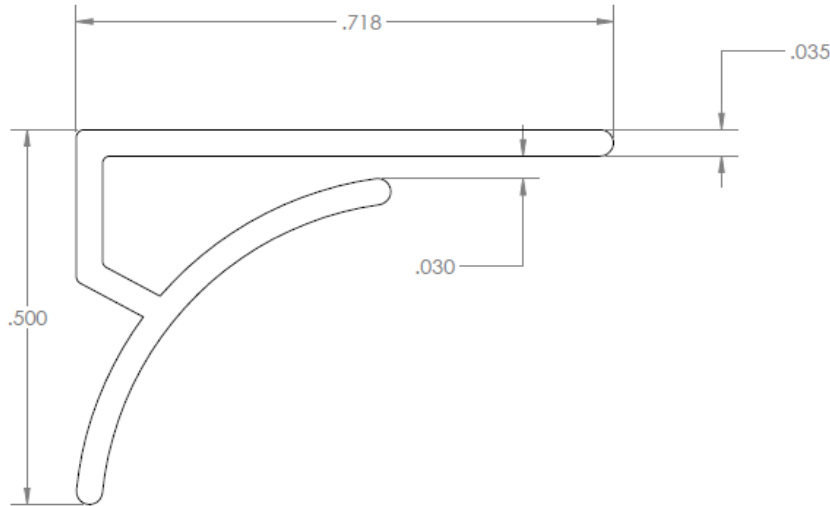

# WX10 Series, Wall Sheet Inside Corner Trim

- Standard Lengths are 4' and 8'.
- Custom Lengths are available, all custom cuts have a plus or minus 1/8" tolerance.

QUANTITY:

LENGTH:

COLOR:

### **Usage**

Used to seam vertical inside corner Wallprotex wall sheet joints.