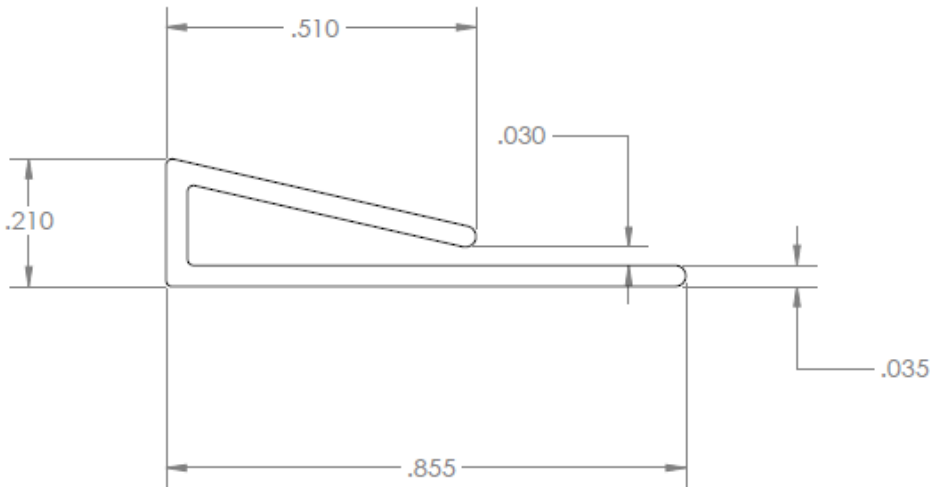

WX10 Series, Wall Sheet Vinyl Edge Trim

Standard Lengths are 4' and 8'.
 Custom Lengths are available, all custom cuts have a plus
 or minus 1/8" tolerance.

QUANTITY:

LENGTH:

COLOR:

Economy Colors

- 11921 Black
- 11924 Sawdust
- 11925 Sand
- 11926 Khaki Brown
- 11927 Gray
- 11929 White
- 11930 Taupe
- 11931 Pale Yellow
- 11932 Ivory
- 11933 Brown

Additional colors available, call
 Factory for availability, lead time,
 and possible set up charges.

Finish
 Smooth

Usage
 Used to trim the top edge of Wallprotex wall sheet in wainscot applications. Also used for vertical edging with Wallprotex wall sheet.