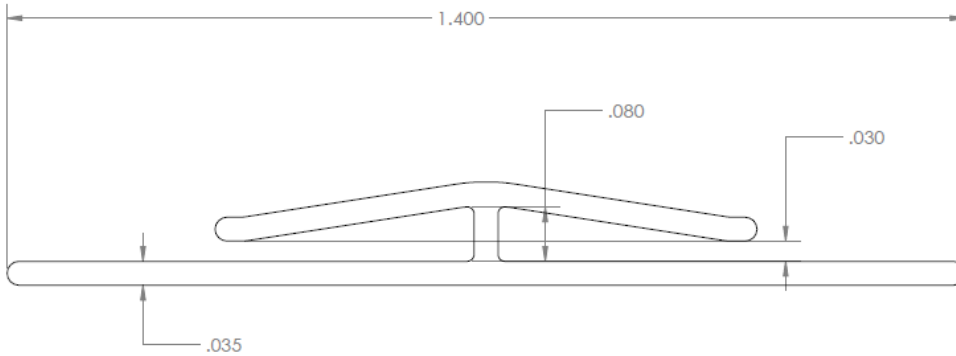

# WX10 Series, Wall Sheet Vinyl Joint Trim

- Standard Lengths are 4' and 8'.
- Custom Lengths are available, all custom cuts have a plus or minus 1/8" tolerance.

QUANTITY:

LENGTH:

COLOR:

**Finish**  
Smooth

**Usage**  
Used to seem vertical and horizontal Wallprotex wall sheet joints.

**Installation**  
See Wallprotex Wall Sheet Installation Instructions Guide #10.

CUSTOMER:

PROJECT:

LOCATION: