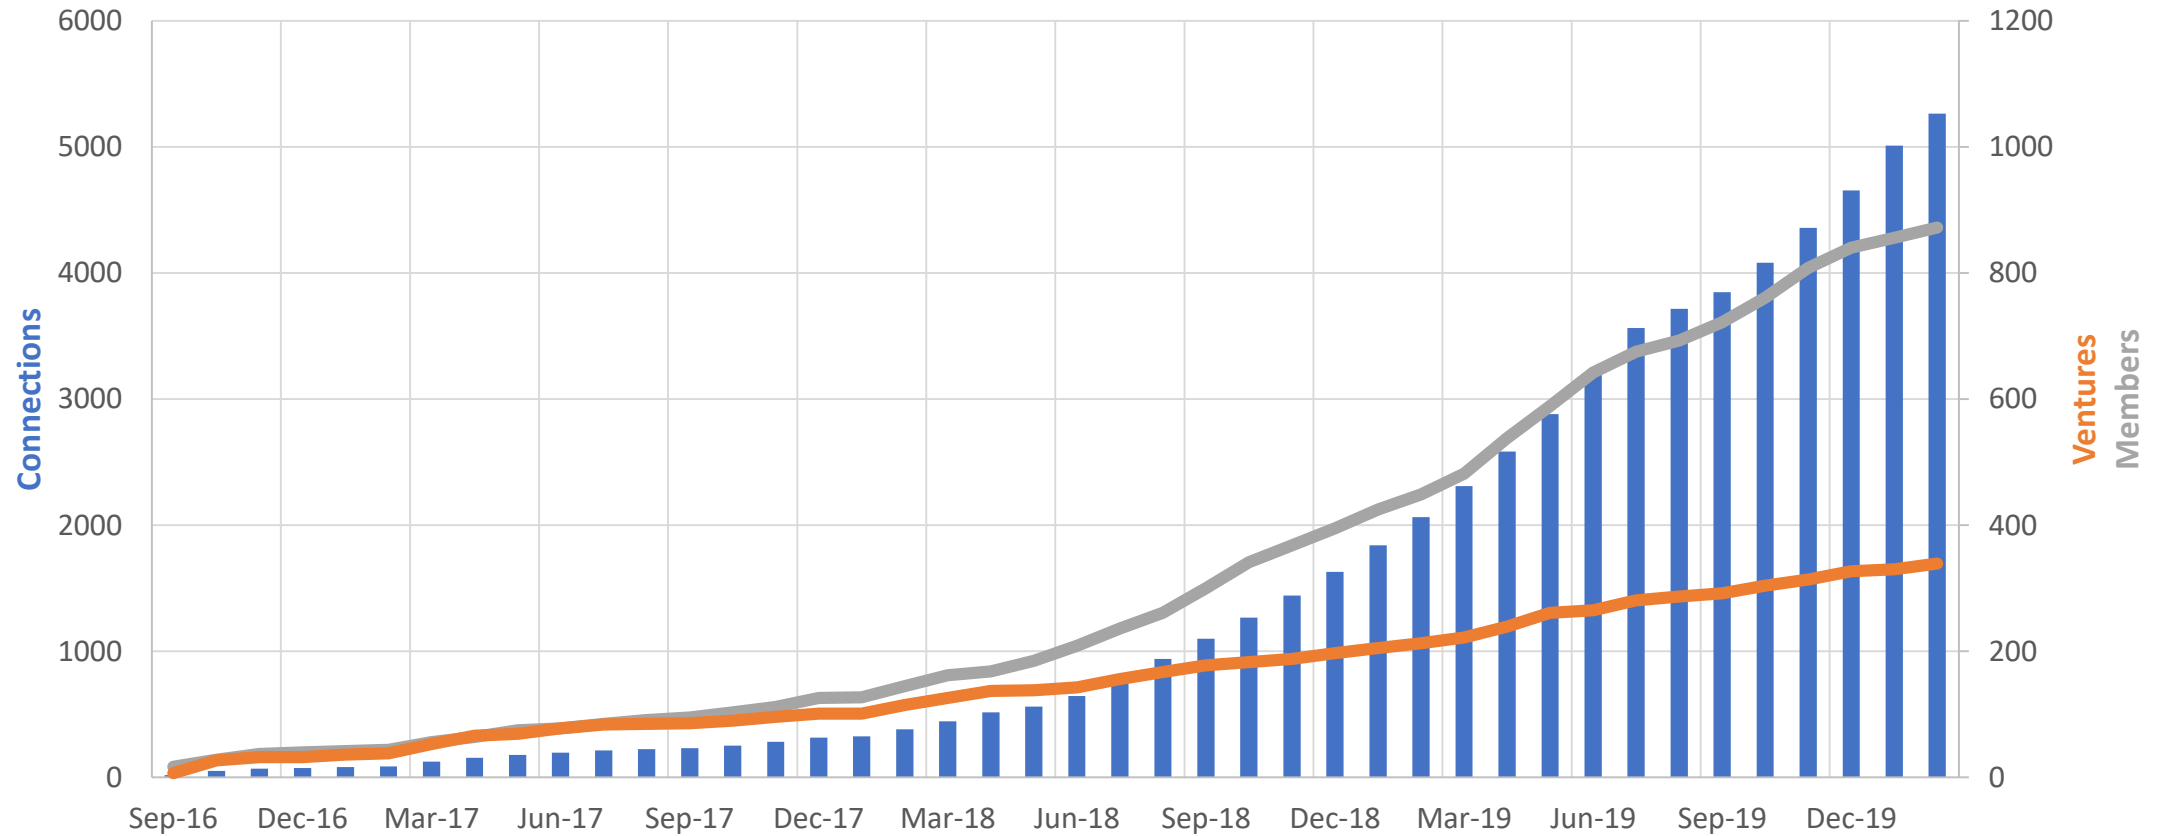

AVX DATA: Connections & Web Analytics

AVX To Date

AVX – # Connections, Ventures, Members

AVX – Ventures per Institution (Last 12 mo.)

AVX – Connections per Venture (Last 12 mo.)

AVX – Yield per Connection (Last 12 mo.)