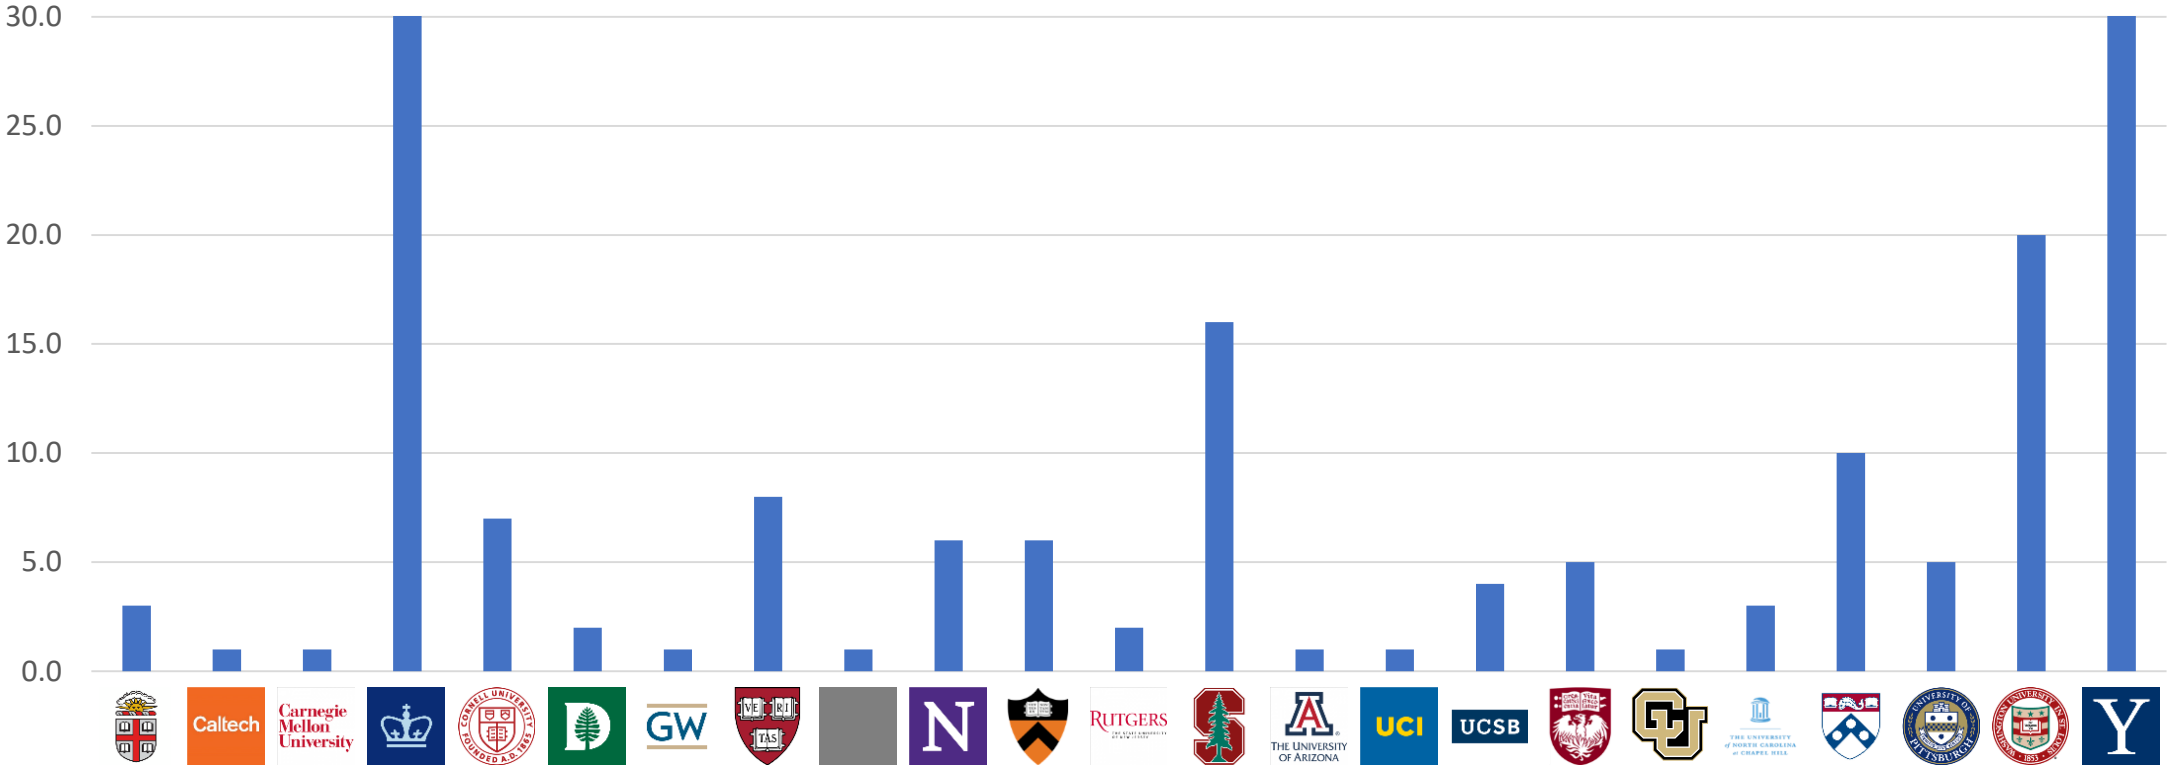

AVX DATA: Connections & Web Analytics

AVX To Date

AVX – # Connections, Ventures, Members

AVX – Ventures per Institution (Last 12 mo.)

AVX – Connections per Venture (Last 12 mo.)

AVX – Yield per Connection (Last 12 mo.)