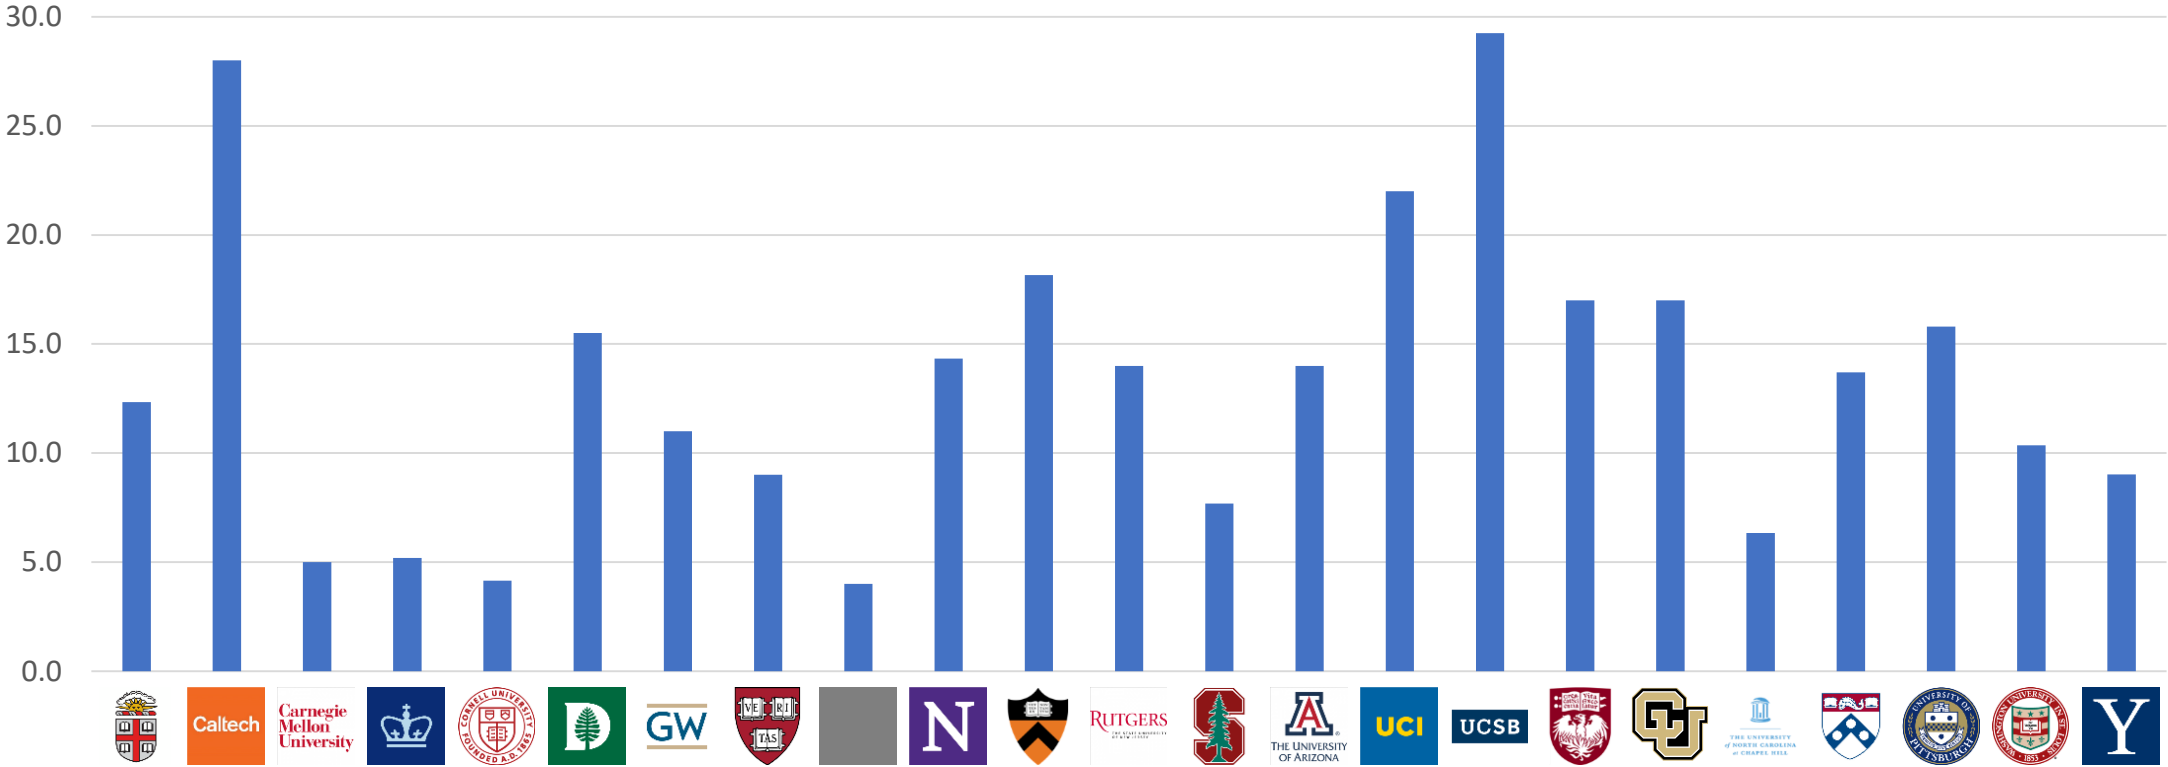

AVX DATA: Connections & Web Analytics

AVX To Date

AVX – # Connections, Ventures, Members

AVX – Ventures per Institution (Last 12 mo.)

AVX – Connections per Venture (Last 12 mo.)

AVX – Yield per Connection (Last 12 mo.)