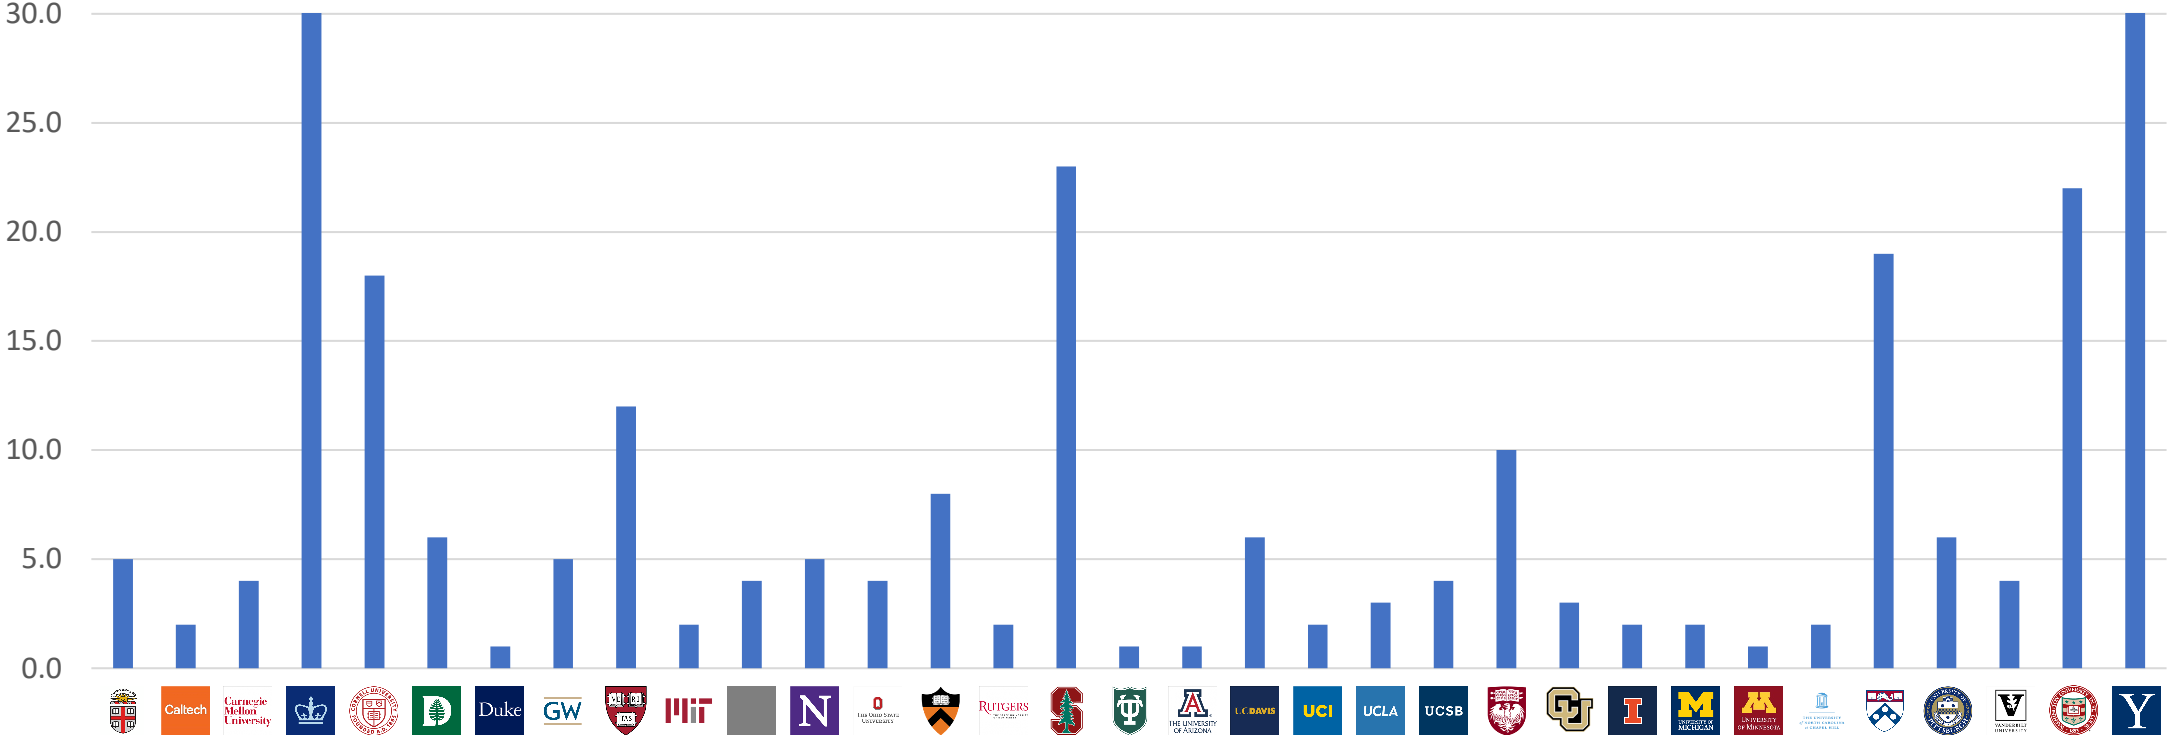

AVX DATA: Connections & Web Analytics

AVX To Date

AVX – # Connections, Ventures, Members

AVX – Ventures per Institution (Last 12 mo.)

AVX – Connections per Venture (Last 12 mo.)

AVX – Yield per Connection (Last 12 mo.)