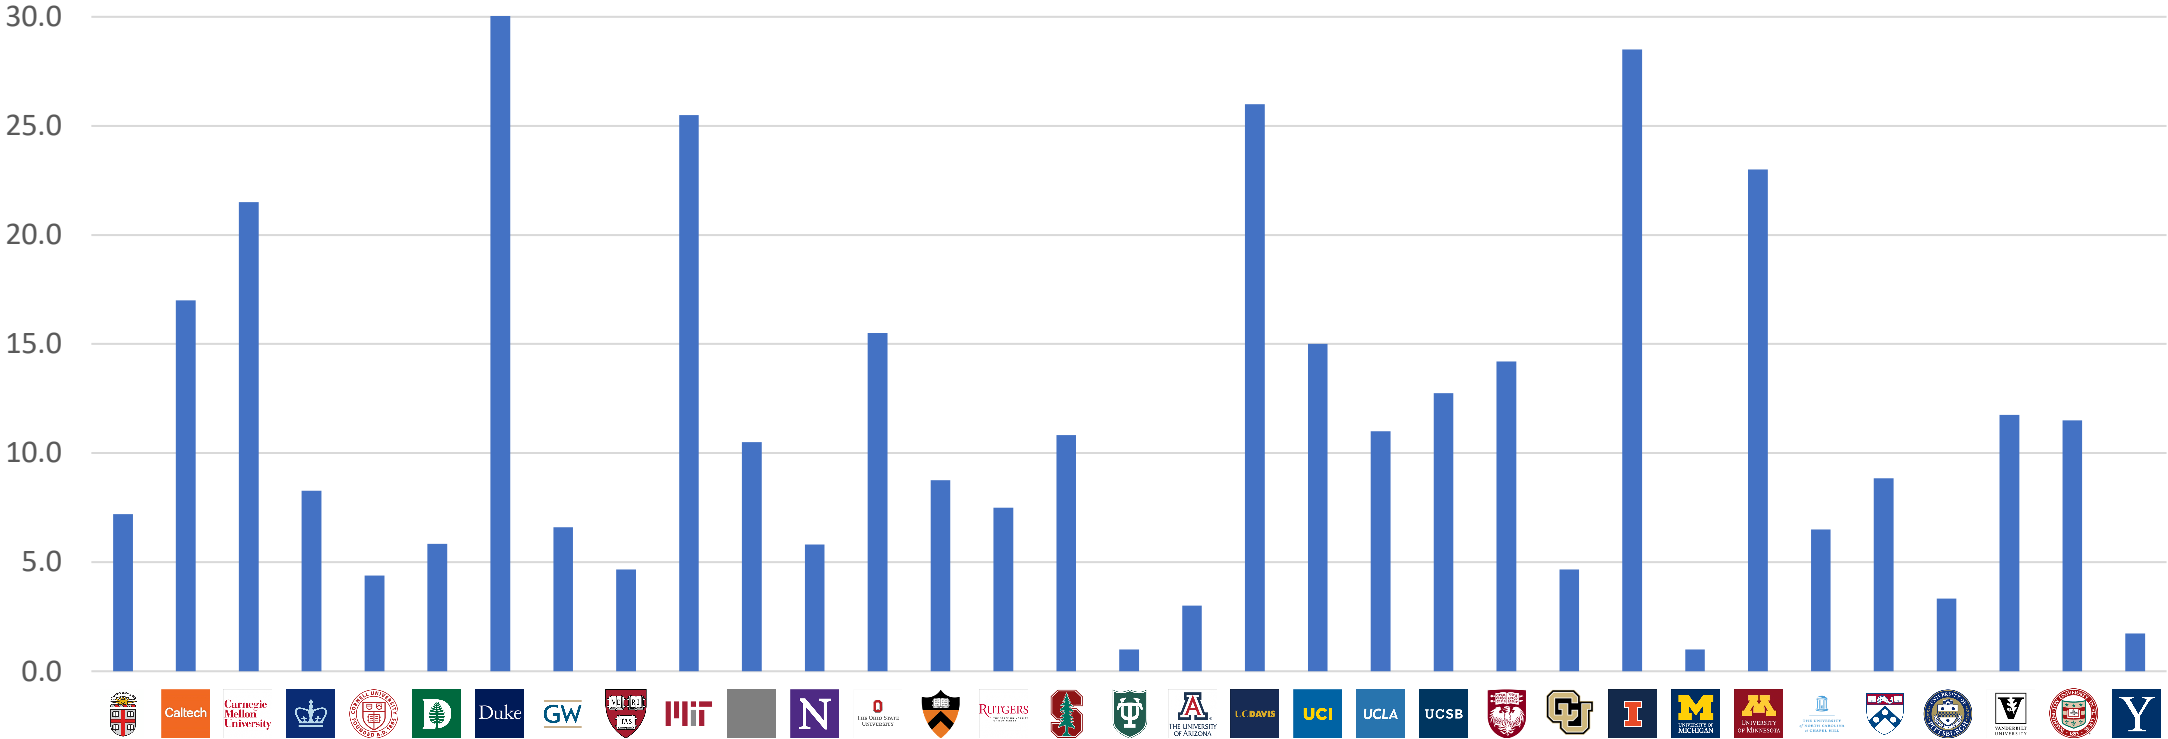

AVX DATA: Connections & Web Analytics

AVX To Date

AVX – # Connections, Ventures, Members

AVX – Ventures per Institution (Last 12 mo.)

AVX – Connections per Venture (Last 12 mo.)

AVX – Yield per Connection (Last 12 mo.)