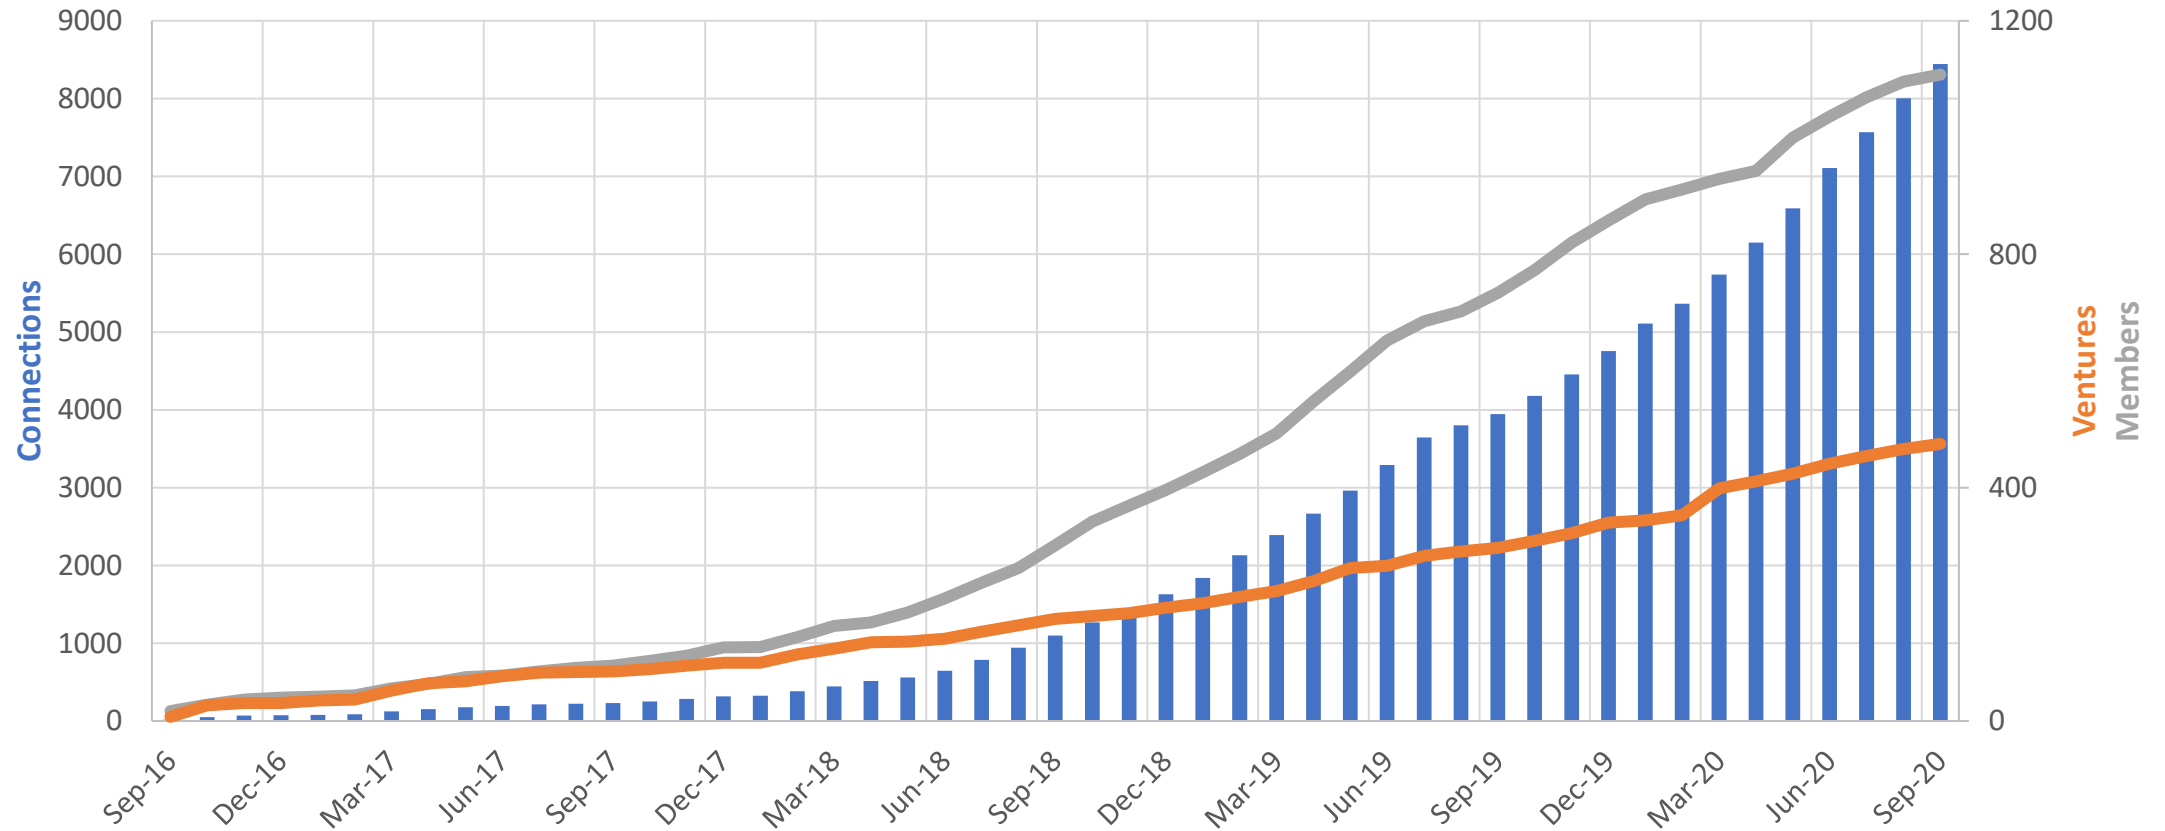

AVX DATA: Connections & Web Analytics

AVX To Date

AVX – # Connections, Ventures, Members

AVX – Ventures per Institution (Last 12 mo.)

AVX – Connections per Venture (Last 12 mo.)

AVX – Yield per Connection (Last 12 mo.)