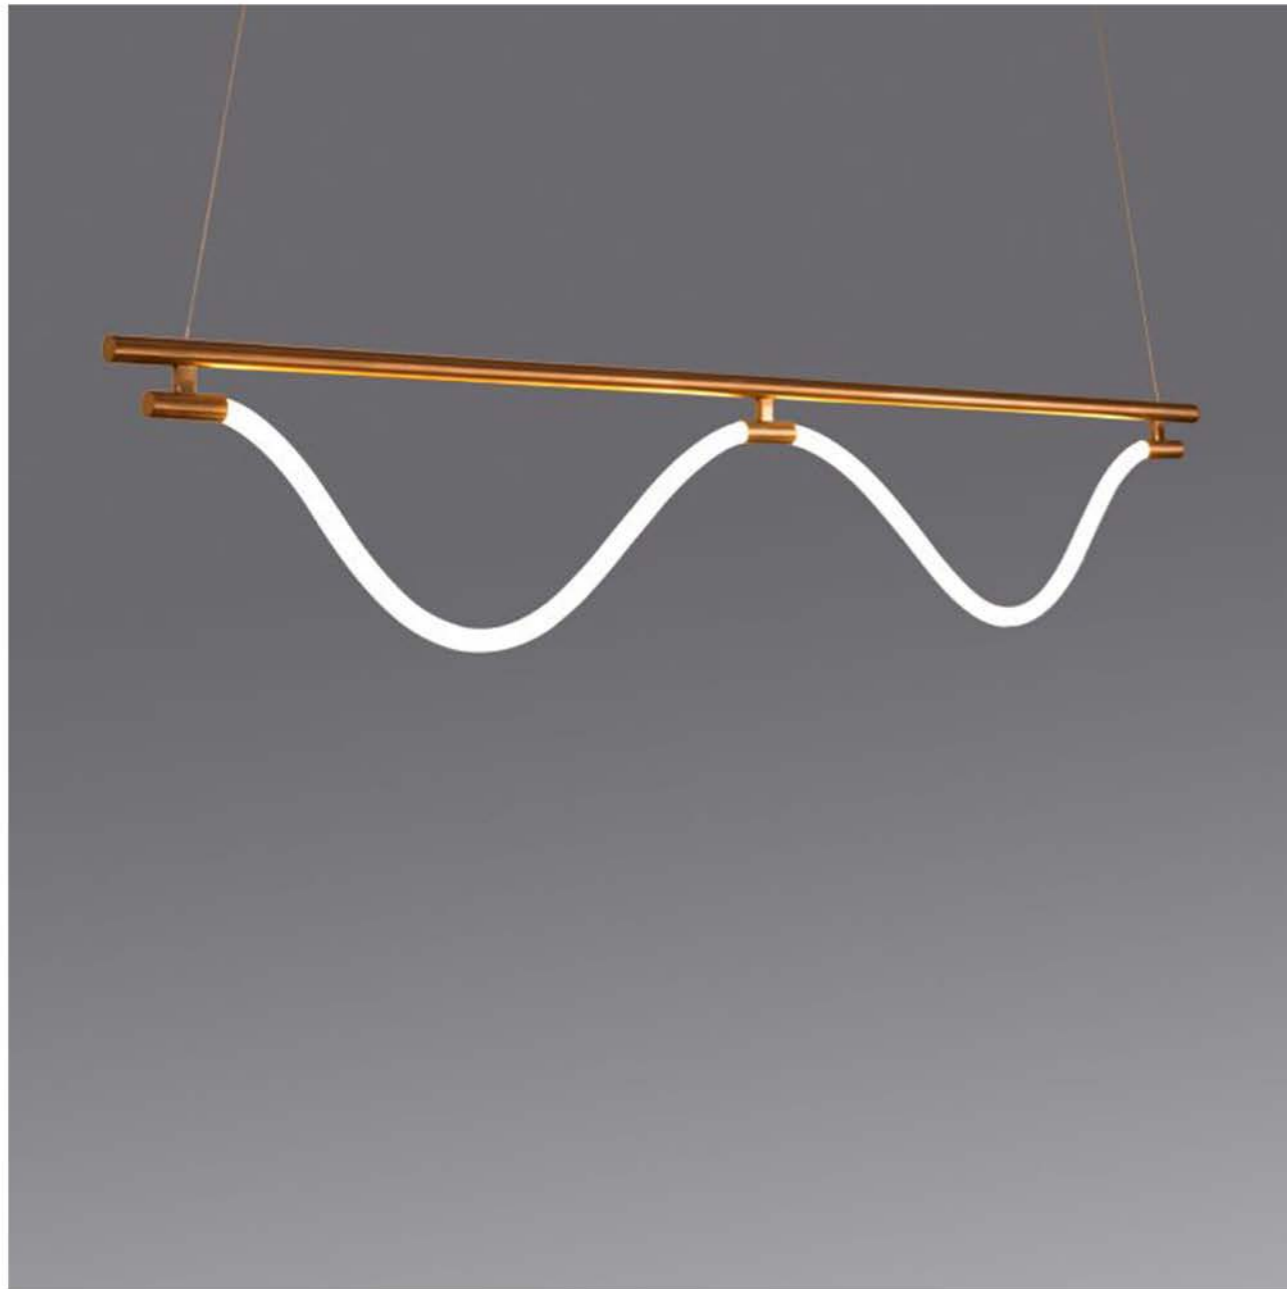

Mariner H Pendant -16

Product Code	LUP1749B-16A
Dimension	L1600*W250*H1500 mm
Drop Length (mm)	1500mm or custom length
Power & Light Source	38W LED Build in
Lumens	90lm per Wattage
Colour Temperature	Warm white, Customized colour temperature upon request
Dimmable	Non-dimmable or TRIAC as standard, 1-10V and Dali dimmable Upon Request only
Material	Stainless steel
Weight (kg)	TBC
Colour	Brushed Rose Gold or custom colours
Standard Lead Time (If Not in Stock)	6-8 weeks
Code	W

Dimensions