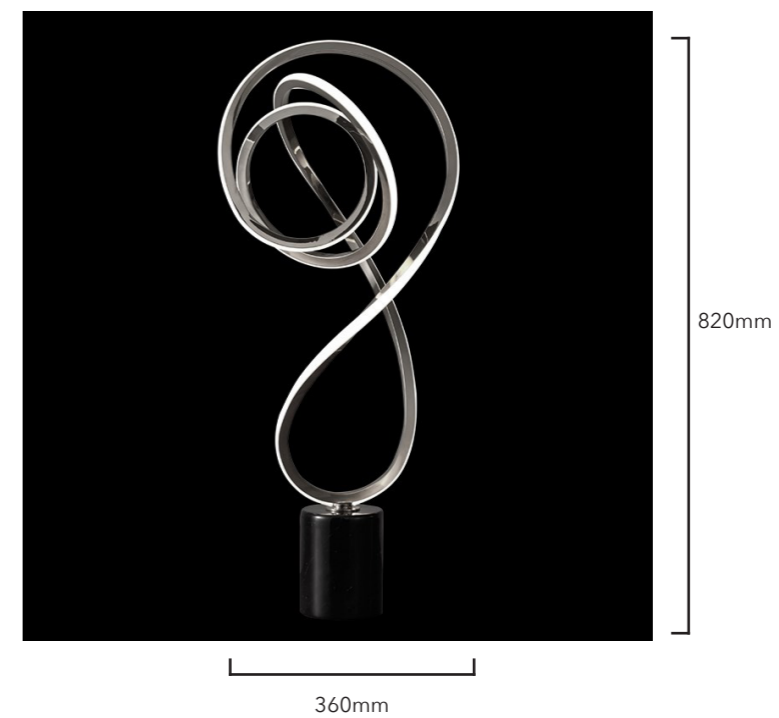

Sonata Lamp

Product Code	LUT1907A-1A
Dimension	L360*W300*H820 mm
Power & Light Source	LED 28W Build in
Material	Stainless Steel
Color	Rose Gold or Custom colours
Code	W
Weight (kg)	TBC
Lumens	90lm Per Wattage
Colour Temperature	Warm White, Customized colour temperature upon request
Dimmable	Non-dimmable
Standard Lead Time If Not In Stock: 6-10 weeks	

Sonata Lamp