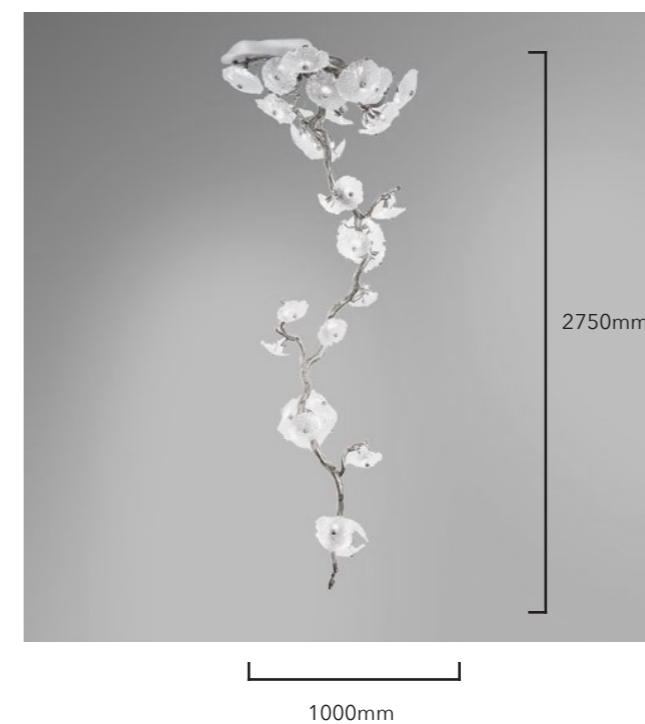

Desert Rose Brass Vertical

Product Code	LUP-DR-V
Dimension	1000*H2750mm. Custom size available
Power & Light Source	G9 LED Bulbs (Included)
Material	Brass
Color	Brass, Clear. Custom Colours Upon Request
Code	Y
Weight (kg)	TBC
Standard Lead Time If Not In Stock: 6-10 weeks	

Desert Rose Brass Vertical