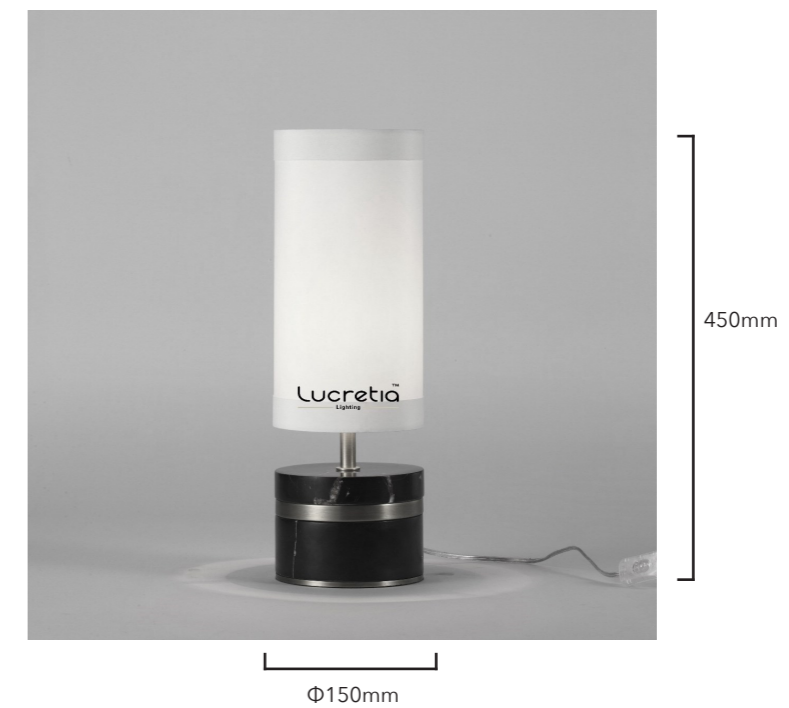

Roma Table lamp

Product Code	LUT2988
Dimension	Φ150*H450mm
Power & Light Source	1 x E27 LED Blub (Not Included)
Material	Brass, Marble
Color	Brass with White Shade or Custom Colours Upon Request
Code	Y
Weight (kg)	TBC
Dimmable	Depends on Globe type
Standard Lead Time If Not In Stock: 6-10 weeks	

Roma Table lamp