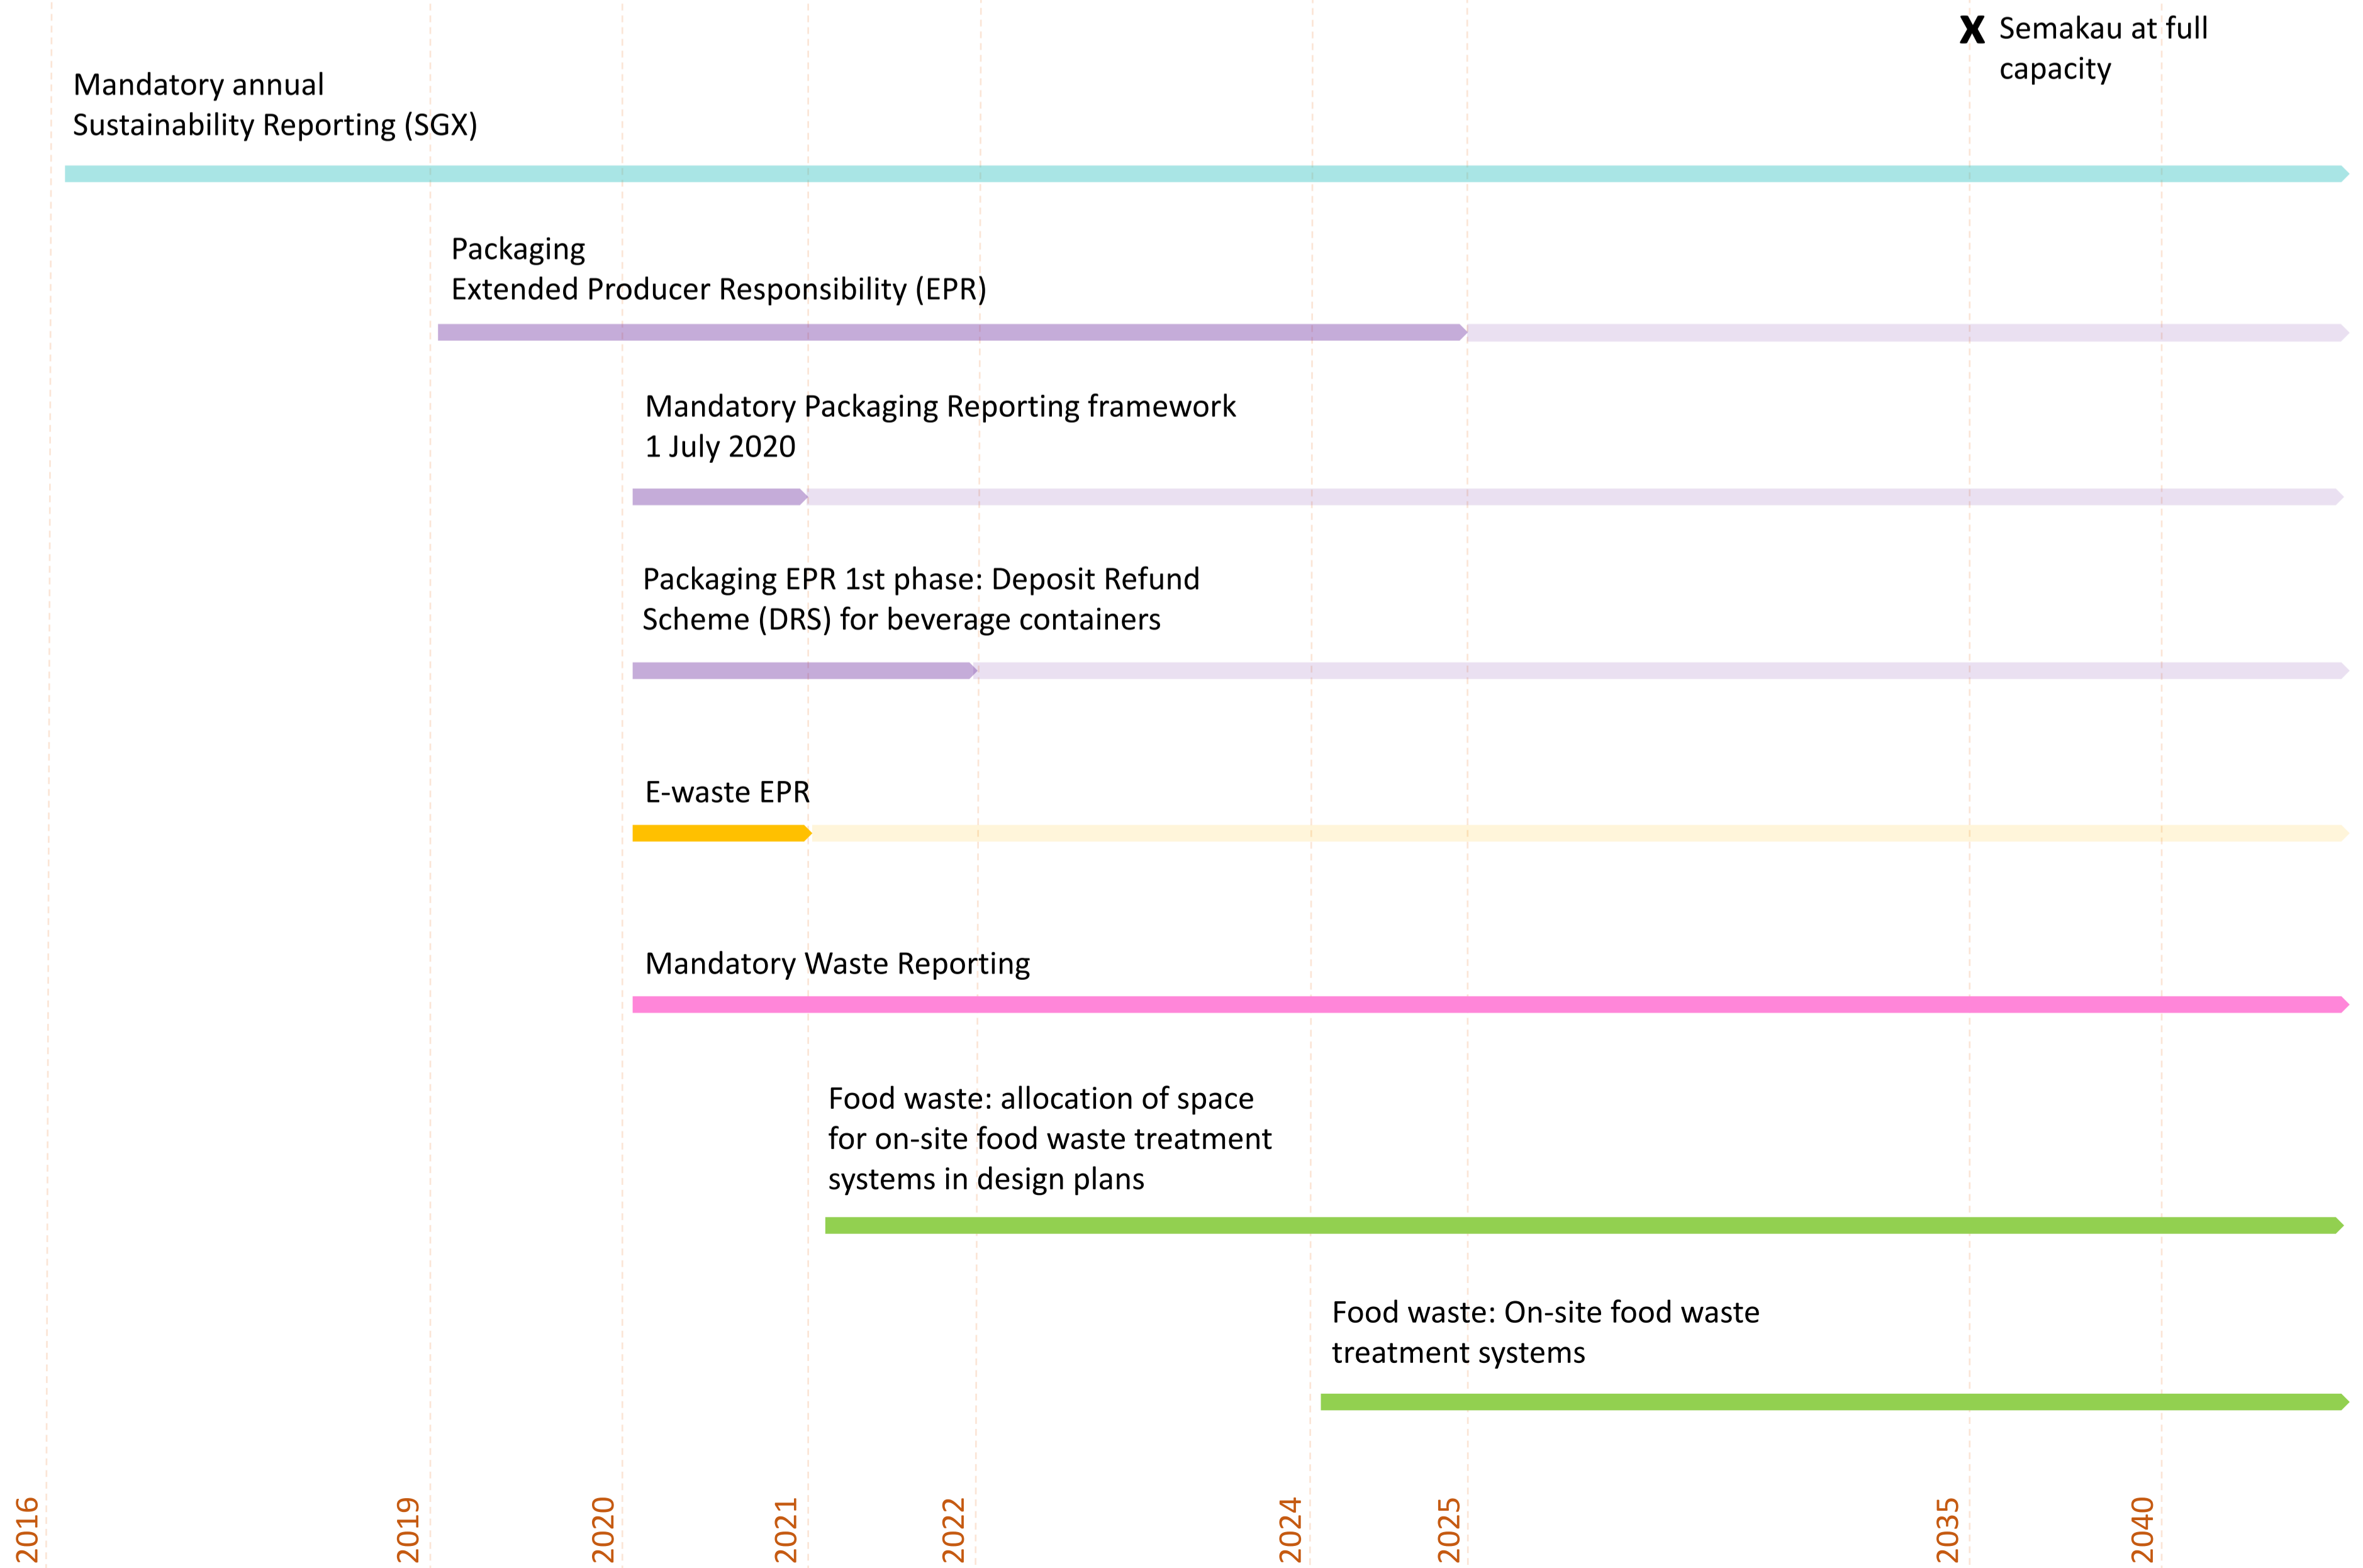

MASTERPLANS TIMELINE

Guidelines

Milestones

X Semakau at full capacity