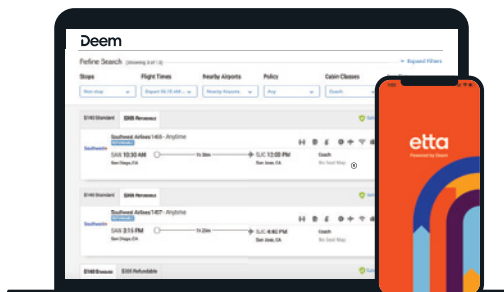

Southwest Direct Access

Flying Southwest? Let Etta check you in.

Travelers can book Southwest directly in Etta and access all the great Southwest features, including web-only fares, unused ticket tracking, and Etta Check-in Service.

Checking in is quick, convenient, and stress-free with Etta Check-in Service. You'll receive a proactive alert with a check-in link as soon as the check-in window opens. Just click on the link to check-in and let Etta do the rest.

Features

For Your Company

- ✓ Southwest appears in travel searches whenever a route is available
- ✓ Configure the “preferred” option to indicate Southwest flights as preferred fares and encourage bookings

For Travelers

- ✓ Access to Etta Check-in Service
- ✓ Access to all fares, including discounted corporate fares and web-only fares
- ✓ Full tracking and application of unused tickets
- ✓ Ability to change trips and automatic exchange options
- ✓ Expanded routes including international destinations to Latin America and the Caribbean