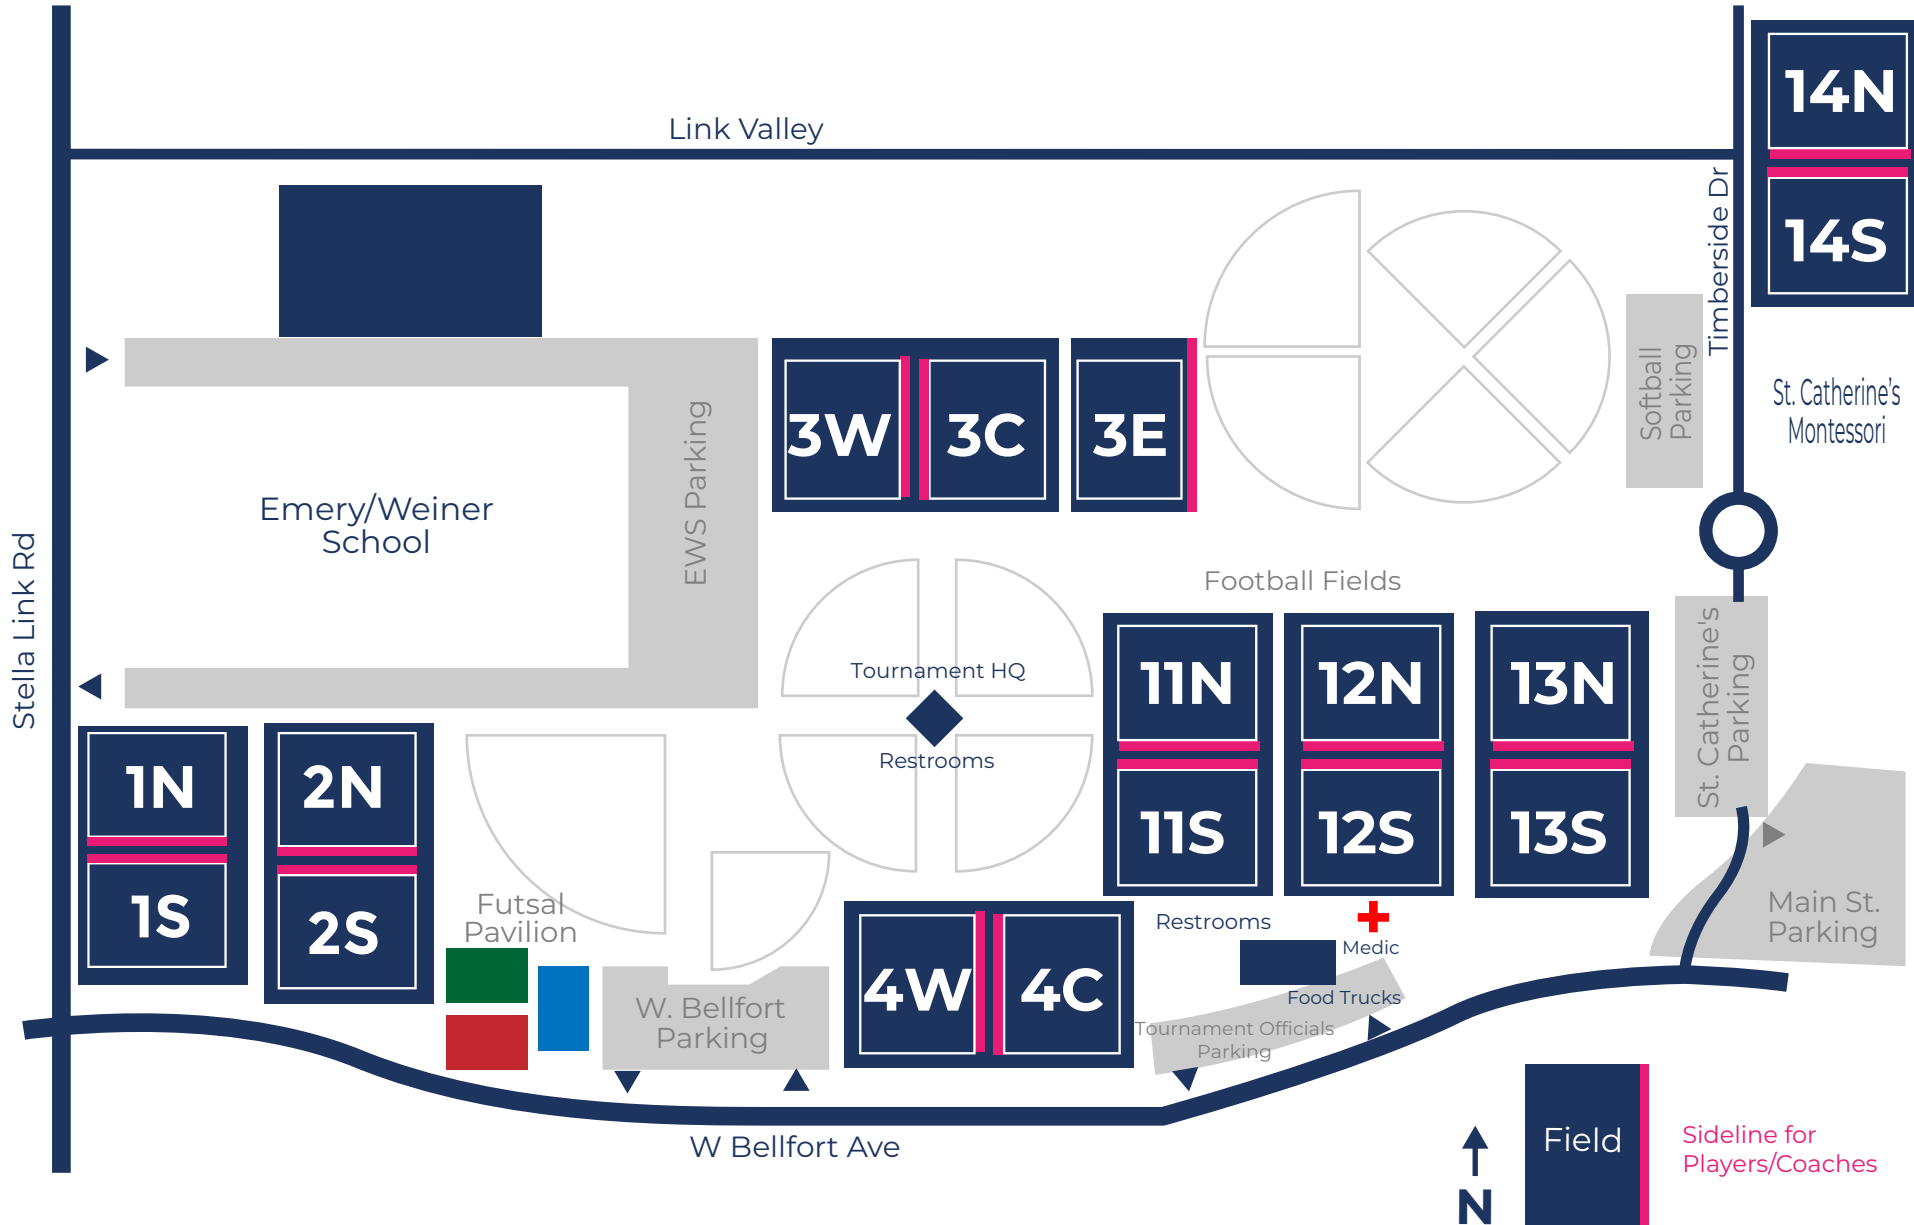

TOGETHER WE RISE

Rise SC Field Maps

South Campus

10001 Stella Link Rd
Houston, TX 77025

TOGETHER WE RISE

RISE Field Map

Lost Creek Park

3703 Lost Creek Blvd.
Sugar Land, TX 77478