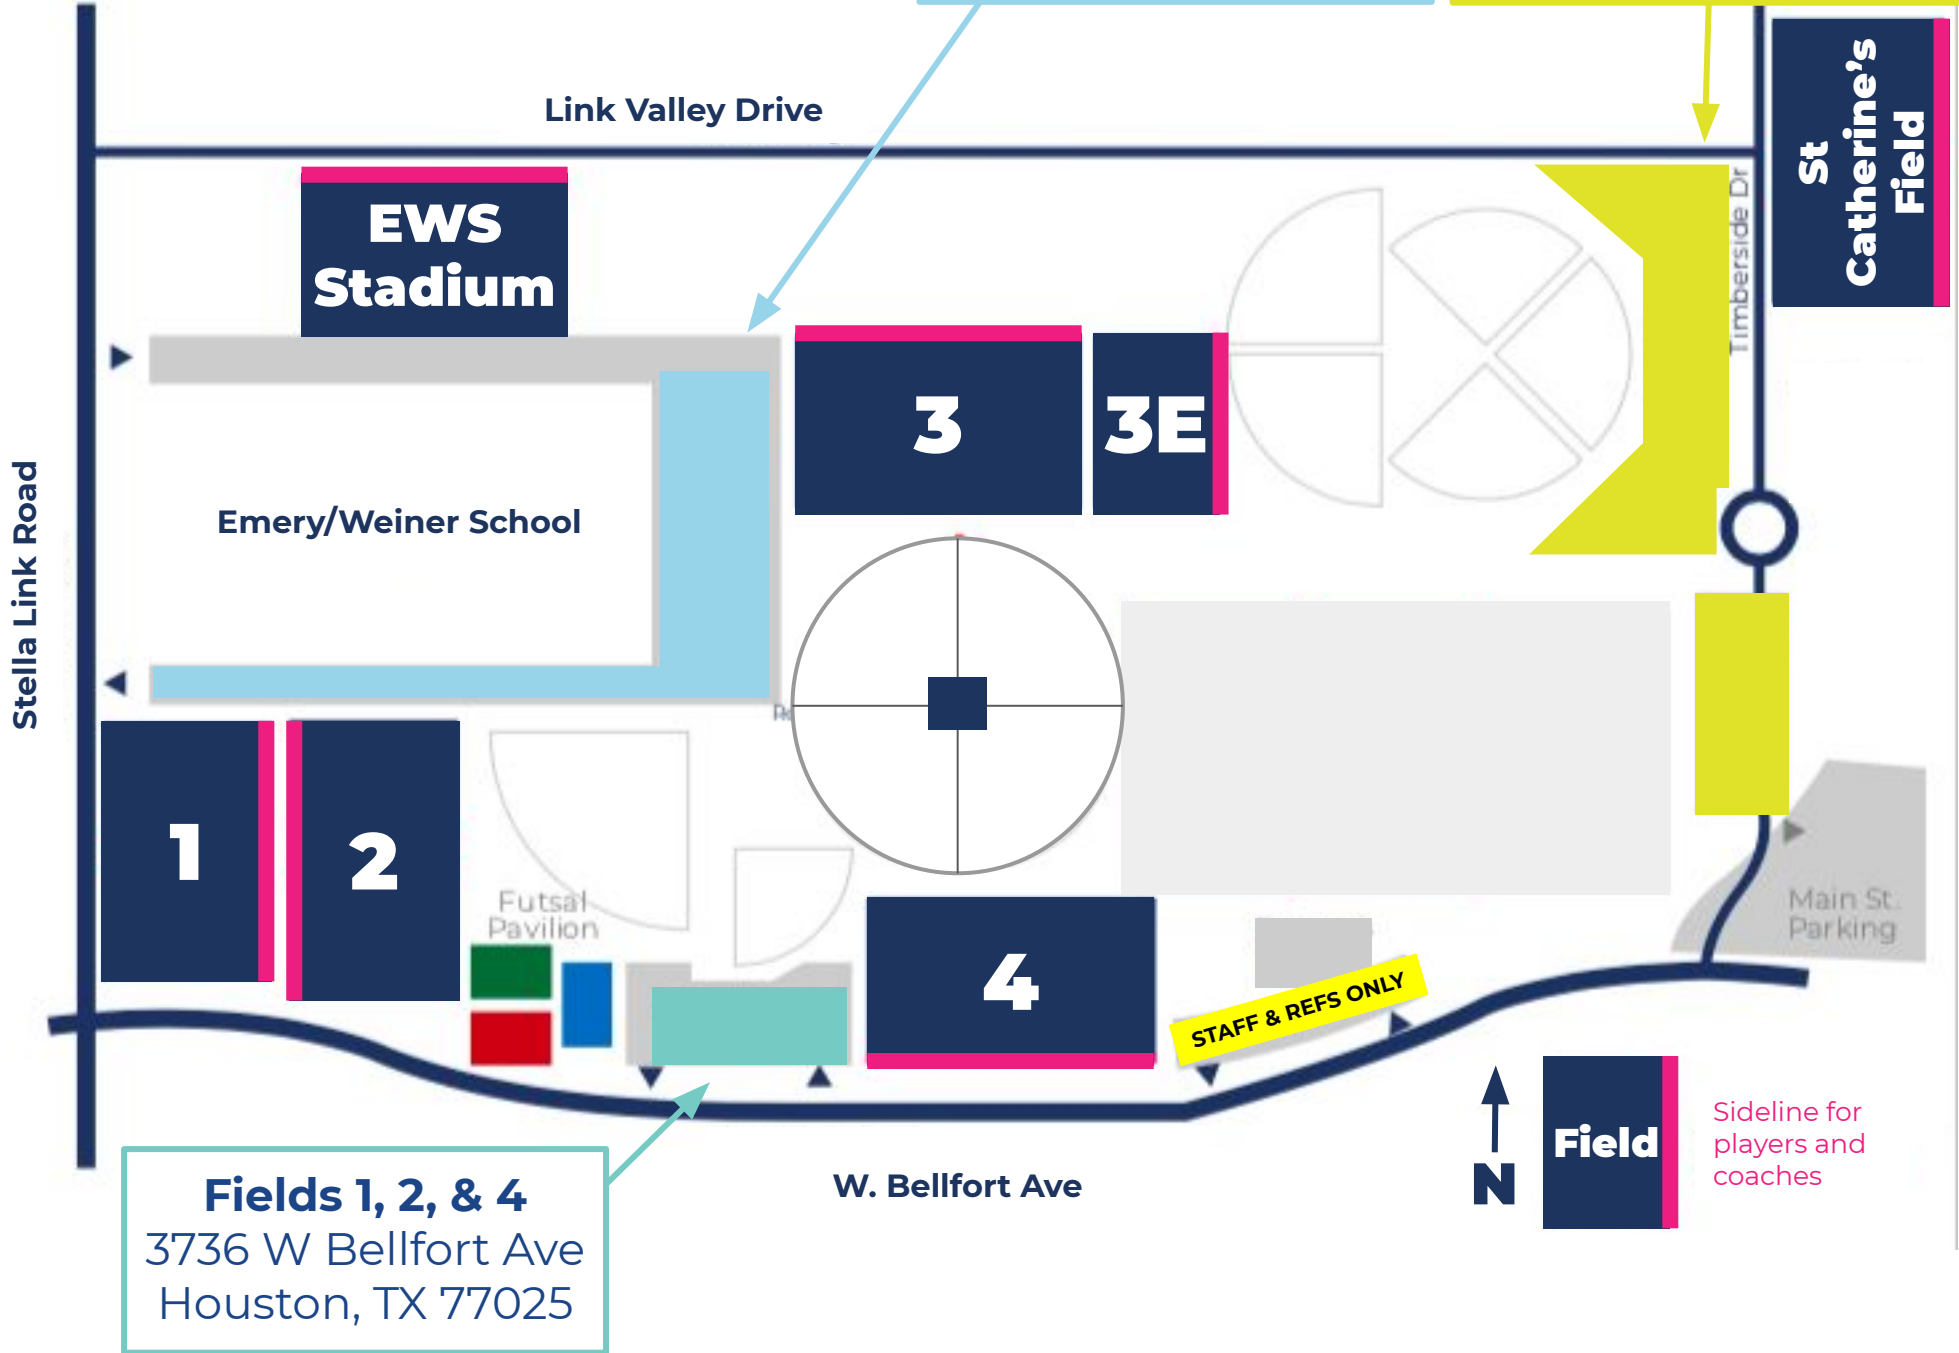

RISE SC Field Maps

South Campus

Fields 1, 2, & 3
10001 Stella Link Rd
Houston, TX 77025

St Catherine's Field
9800 Timberside Dr
Houston, TX 77025

Fields 1, 2, & 4
3736 W Bellfort Ave
Houston, TX 77025

Field
Sideline for
players and
coaches