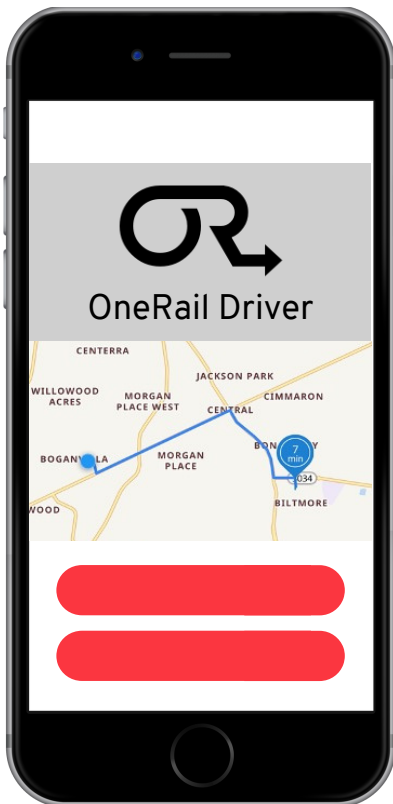

Discovery

Agreement

Integration

Testing

Go LIVE

Integrate with your existing platforms and systems

Don't have an app or existing platform? We have you covered.

OneRail Driver is our exclusive app for our Logistics Partners!