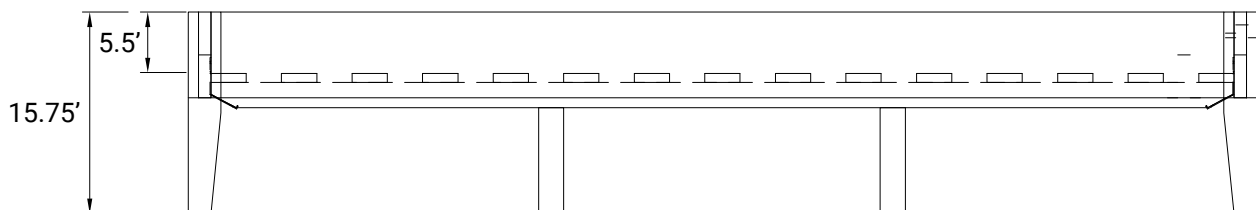

# Rustic

SIZE: QUEEN

WEIGHT CAPACITY: 473 LBS - 691 LBS

BED FRAME WEIGHT: 104 LBS

## SIDE PROFILE (LENGTH)

# Rustic

SIZE: KING

WEIGHT CAPACITY: 473 LBS - 691 LBS

BED FRAME WEIGHT: 121 LBS