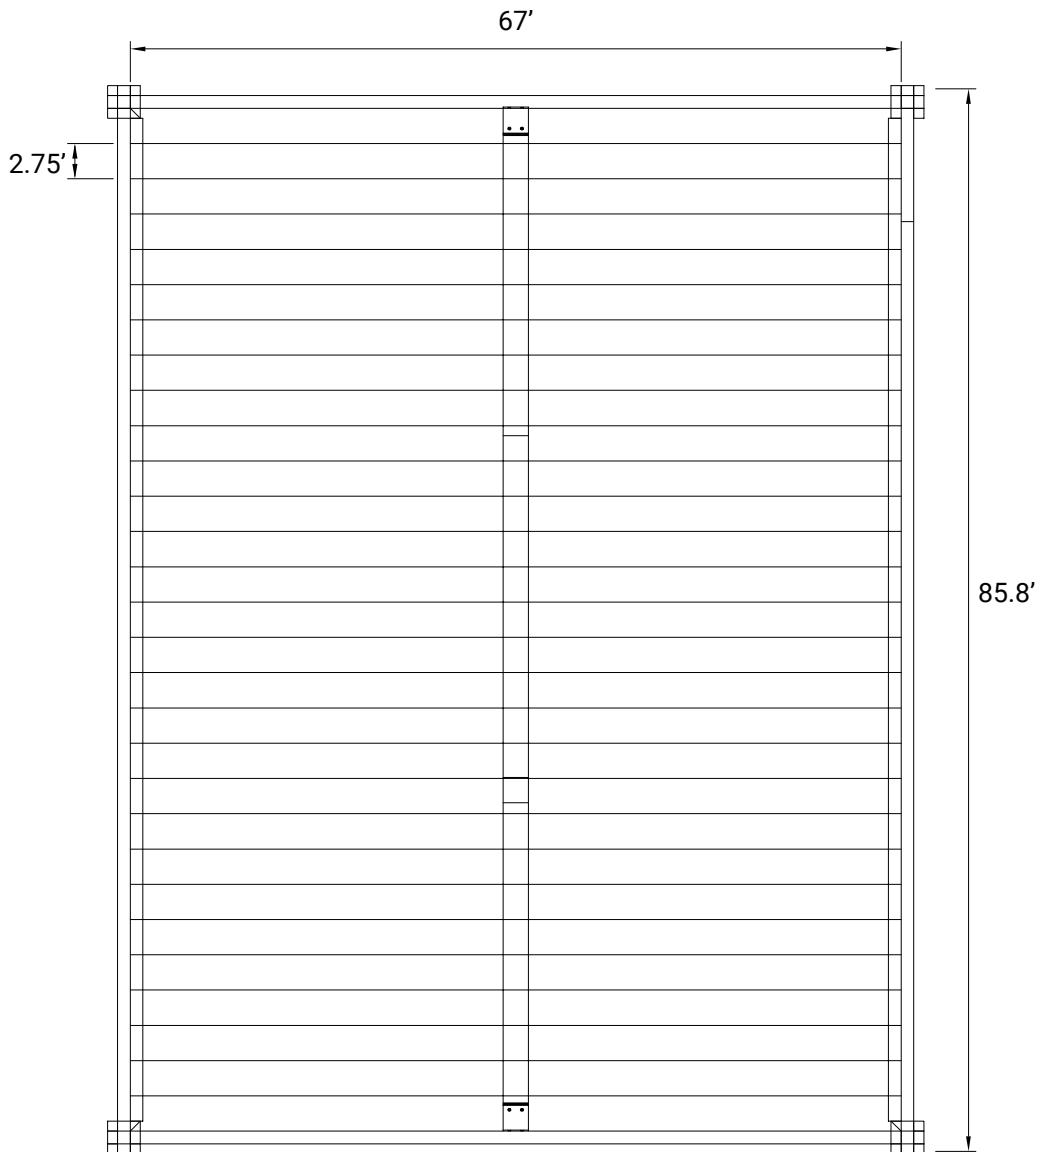

# Rustic

SIZE: QUEEN

WEIGHT CAPACITY: 473 LBS - 691 LBS

BED FRAME WEIGHT: 104 LBS

## SIDE PROFILE (LENGTH)

# Rustic

SIZE: KING

WEIGHT CAPACITY: 473 LBS - 691 LBS

BED FRAME WEIGHT: 121 LBS