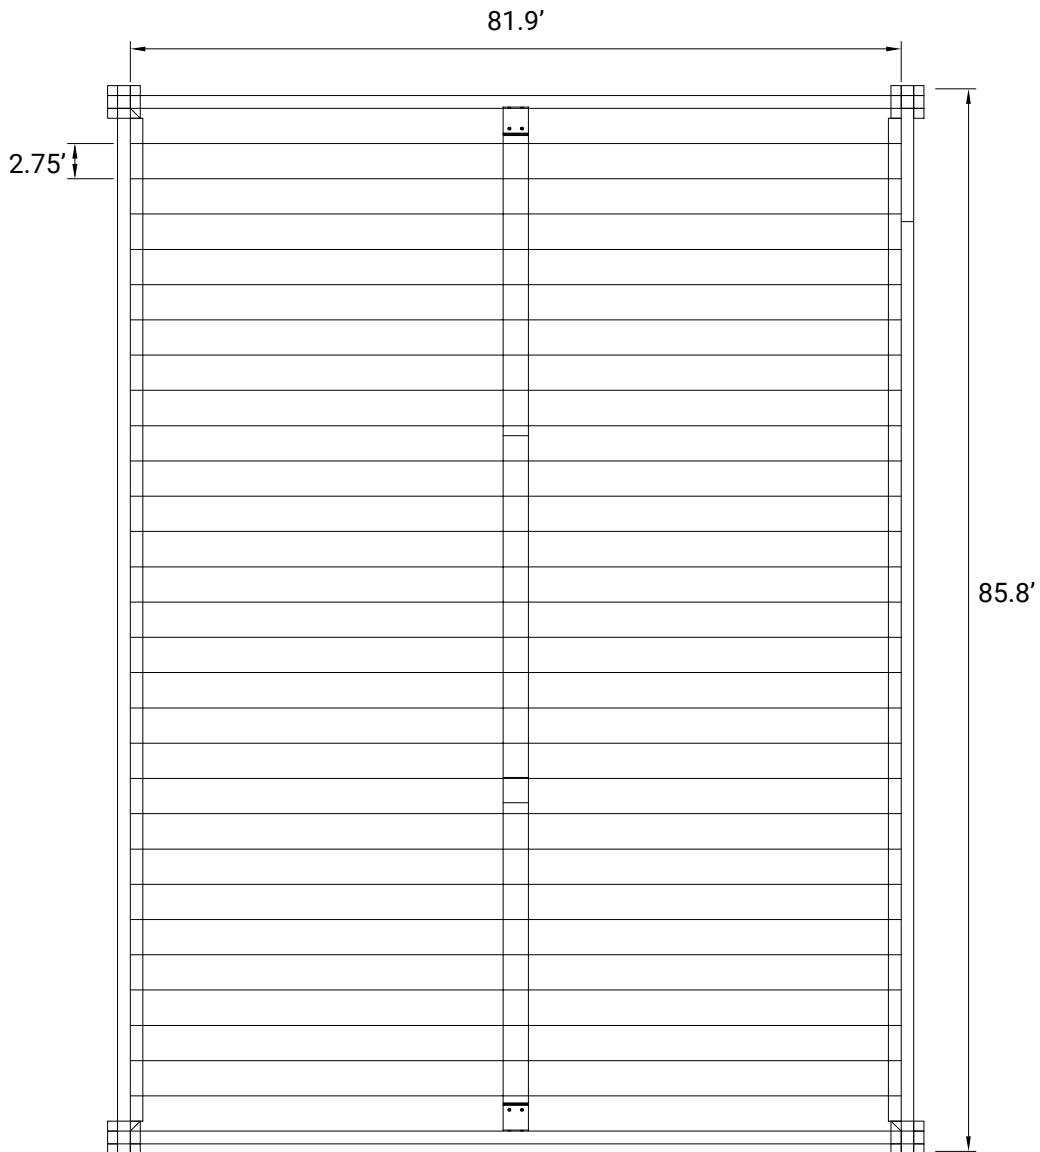

# Rustic

SIZE: QUEEN

WEIGHT CAPACITY: 473 LBS - 691 LBS

BED FRAME WEIGHT: 104 LBS

## SIDE PROFILE (LENGTH)

# Rustic

SIZE: KING

WEIGHT CAPACITY: 473 LBS - 691 LBS

BED FRAME WEIGHT: 121 LBS