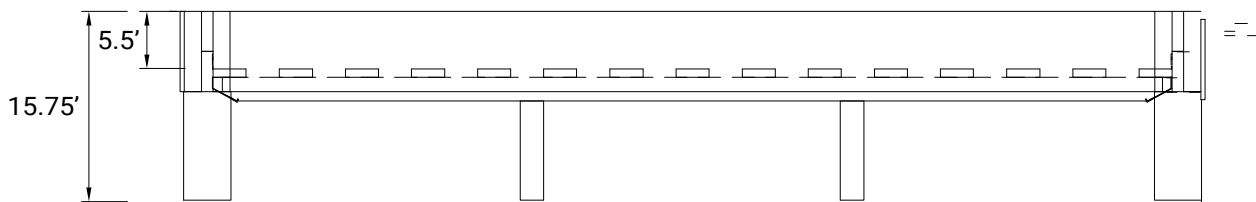

# Urban

SIZE: QUEEN

WEIGHT CAPACITY: 473 LBS - 691 LBS

BED FRAME WEIGHT: 120 LBS

## SIDE PROFILE (LENGTH)

# Urban

SIZE: KING

WEIGHT CAPACITY: 473 LBS - 691 LBS

BED FRAME WEIGHT: 136 LBS