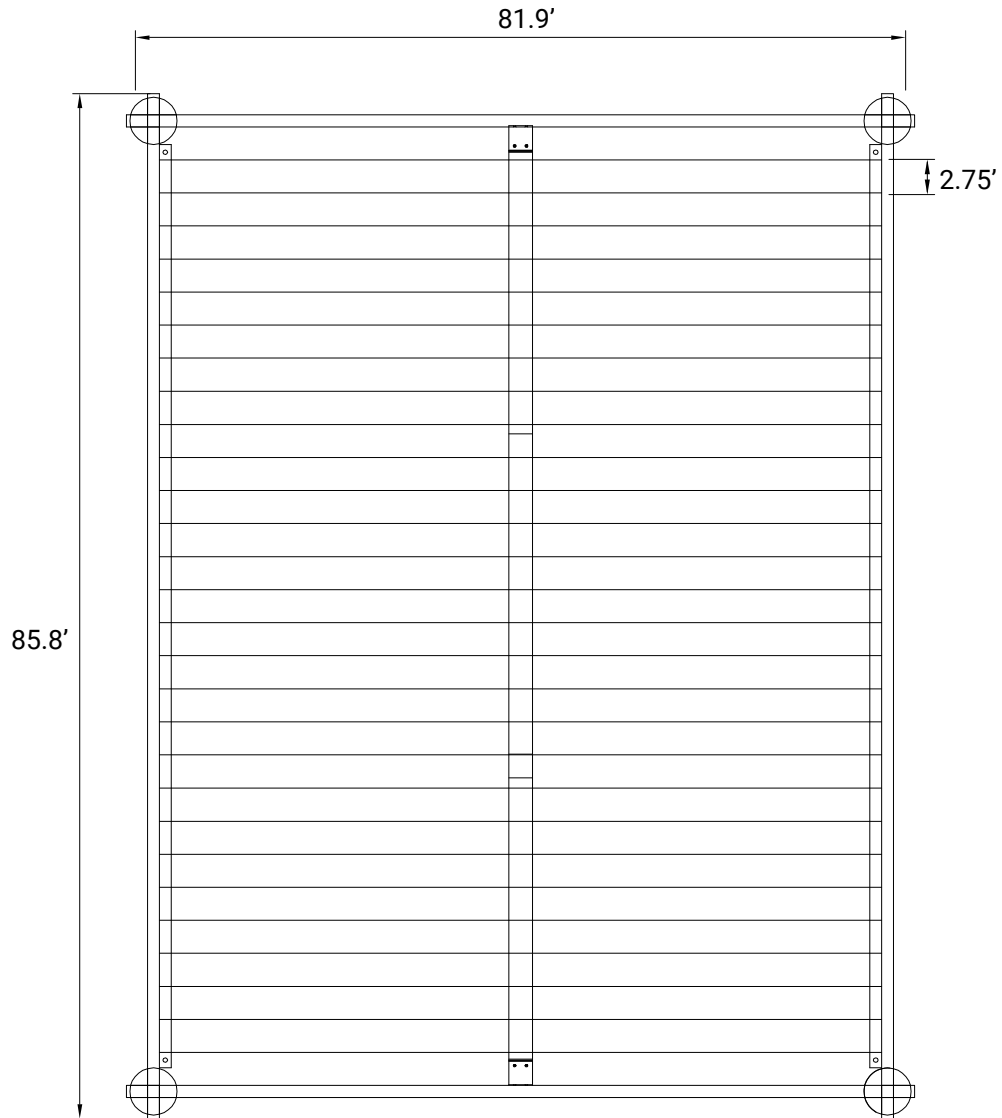

# Urban

SIZE: QUEEN

WEIGHT CAPACITY: 473 LBS - 691 LBS

BED FRAME WEIGHT: 120 LBS

## SIDE PROFILE (LENGTH)

# Urban

SIZE: KING

WEIGHT CAPACITY: 473 LBS - 691 LBS

BED FRAME WEIGHT: 136 LBS