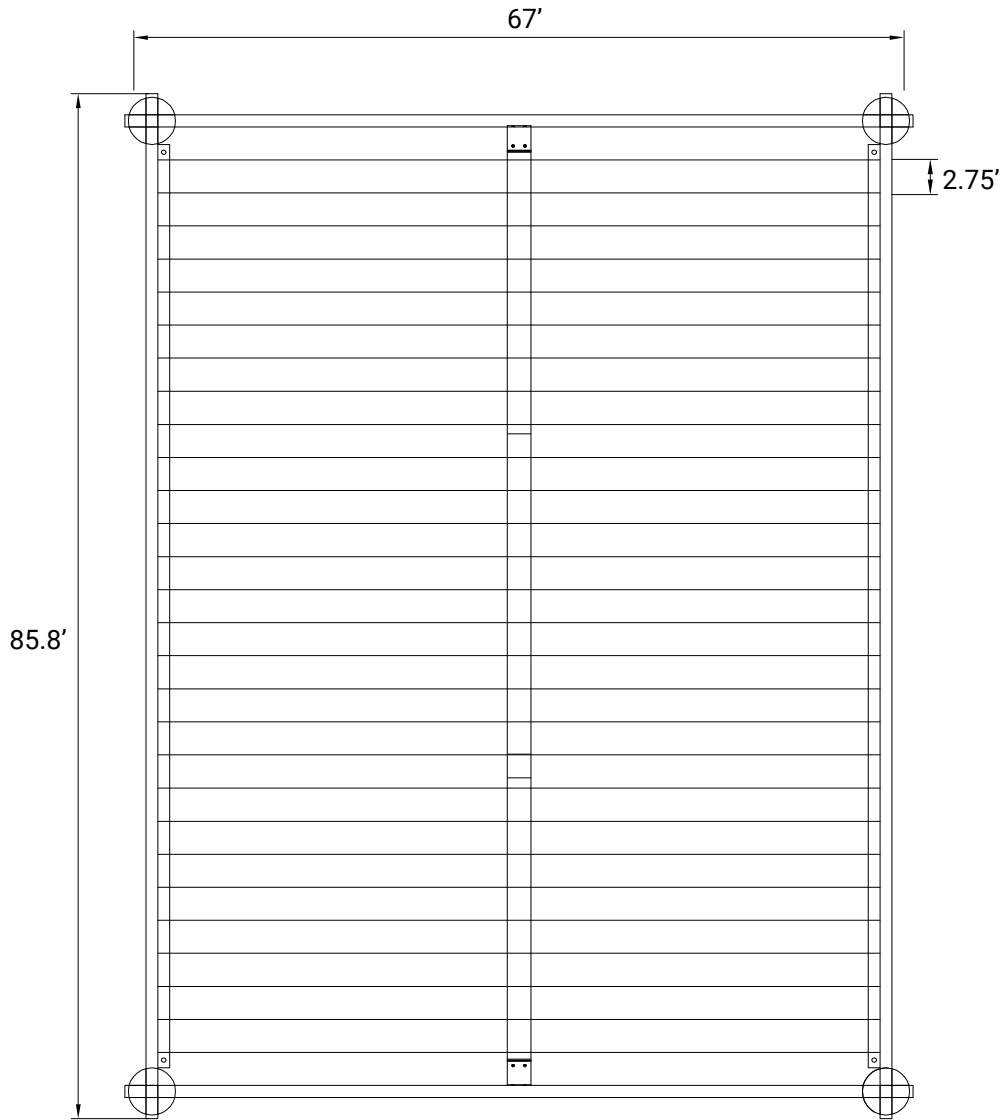

# Urban

SIZE: QUEEN

WEIGHT CAPACITY: 473 LBS - 691 LBS

BED FRAME WEIGHT: 120 LBS

## SIDE PROFILE (LENGTH)

# Urban

SIZE: KING

WEIGHT CAPACITY: 473 LBS - 691 LBS

BED FRAME WEIGHT: 136 LBS