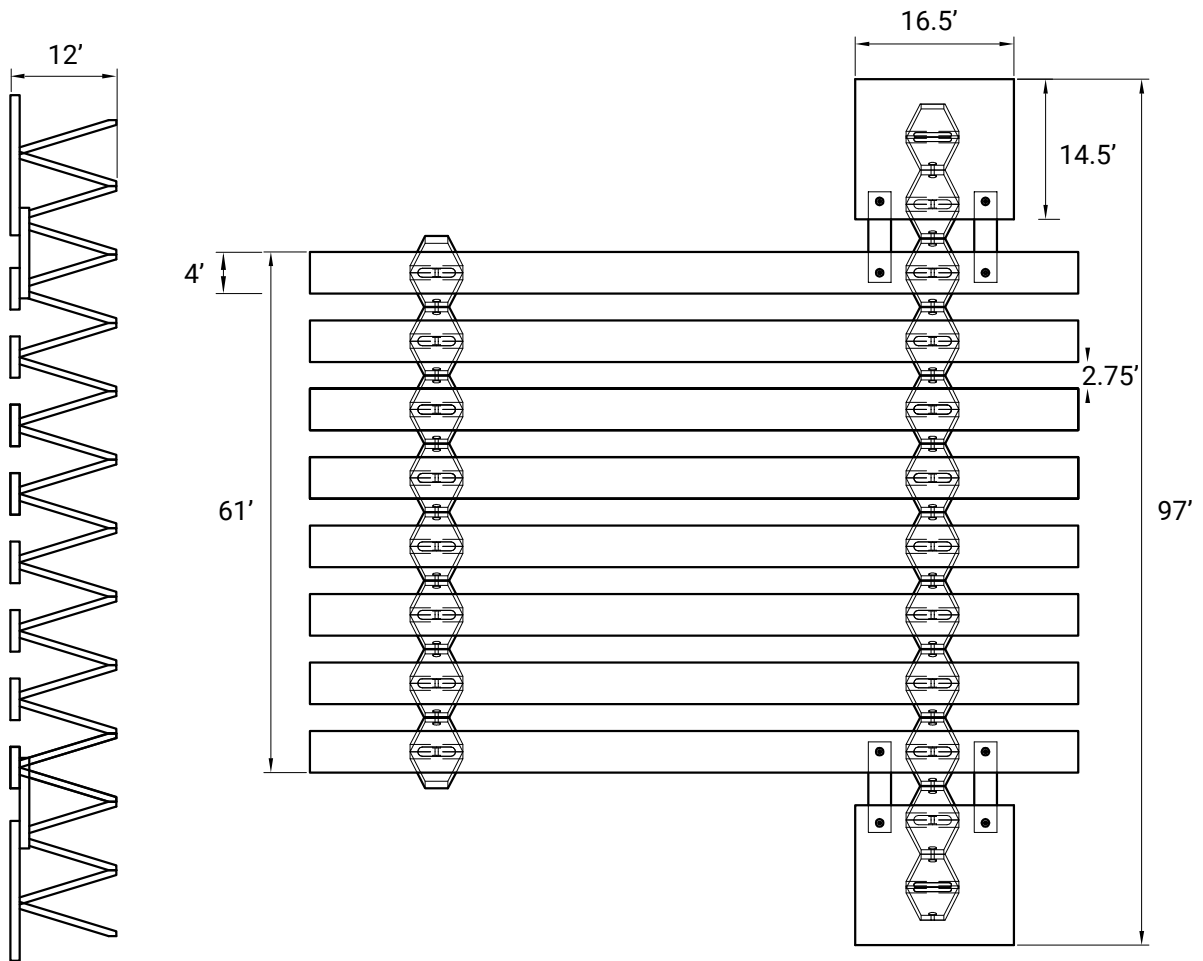

Flex

SIZE: QUEEN

WEIGHT CAPACITY: 473 LBS - 691 LBS

BED FRAME WEIGHT: 112 LBS

TOP VIEW

SIDE PROFILE (LENGTH)

Flex

SIZE: KING

WEIGHT CAPACITY: 473 LBS - 691 LBS

BED FRAME WEIGHT: 135 LBS

TOP VIEW

SIDE PROFILE (LENGTH)