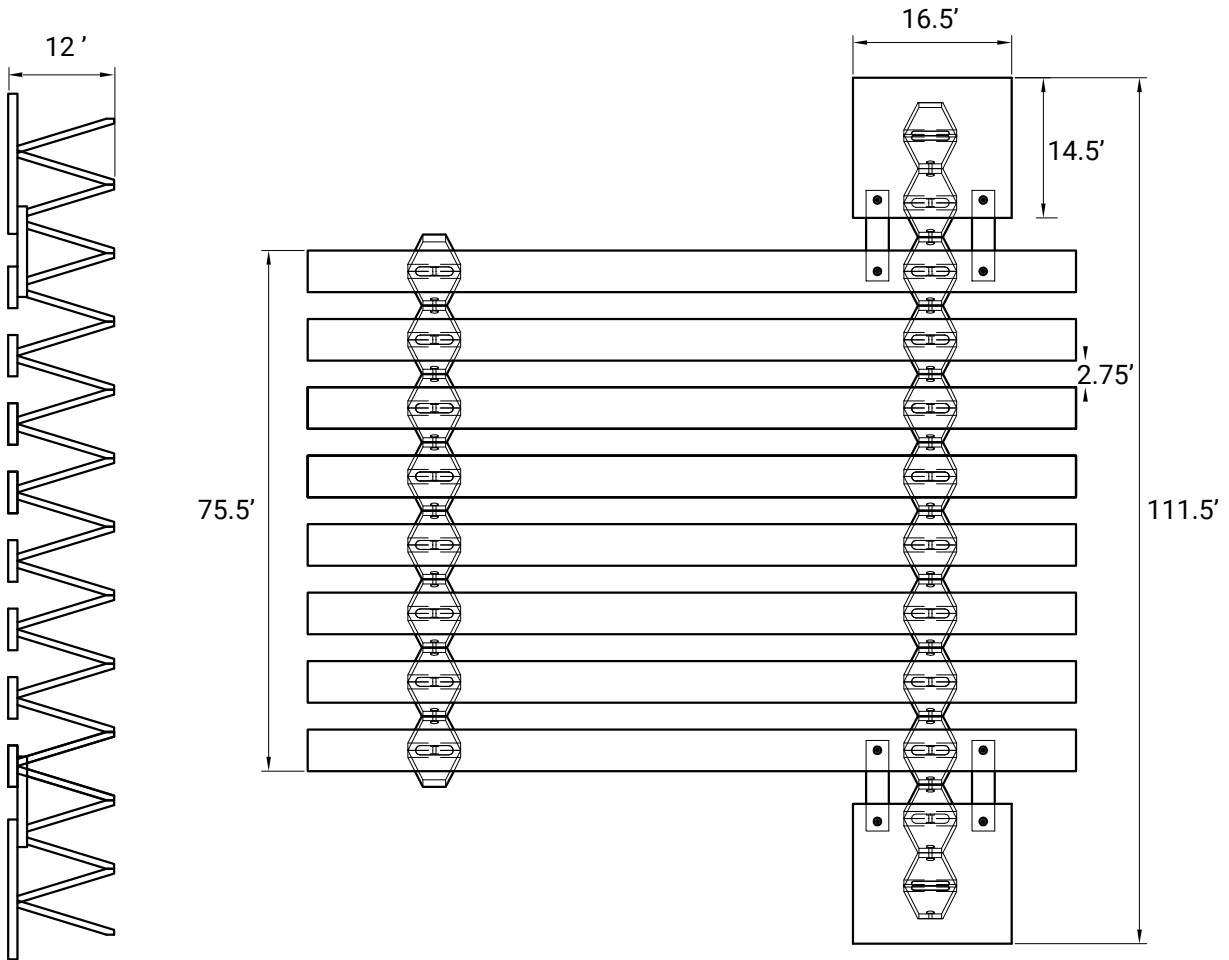

Flex

SIZE: QUEEN

WEIGHT CAPACITY: 473 LBS - 691 LBS

BED FRAME WEIGHT: 112 LBS

TOP VIEW

SIDE PROFILE (LENGTH)

Flex

SIZE: KING

WEIGHT CAPACITY: 473 LBS - 691 LBS

BED FRAME WEIGHT: 135 LBS

TOP VIEW

SIDE PROFILE (LENGTH)