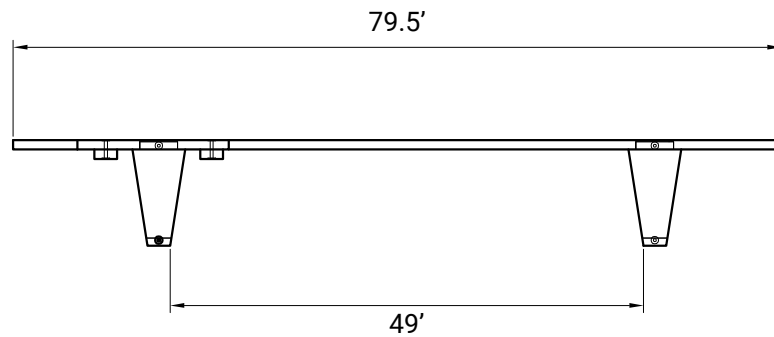

Flex

SIZE: QUEEN

WEIGHT CAPACITY: 473 LBS - 691 LBS

BED FRAME WEIGHT: 112 LBS

TOP VIEW

SIDE PROFILE (LENGTH)

Flex

SIZE: KING

WEIGHT CAPACITY: 473 LBS - 691 LBS

BED FRAME WEIGHT: 135 LBS

TOP VIEW

SIDE PROFILE (LENGTH)