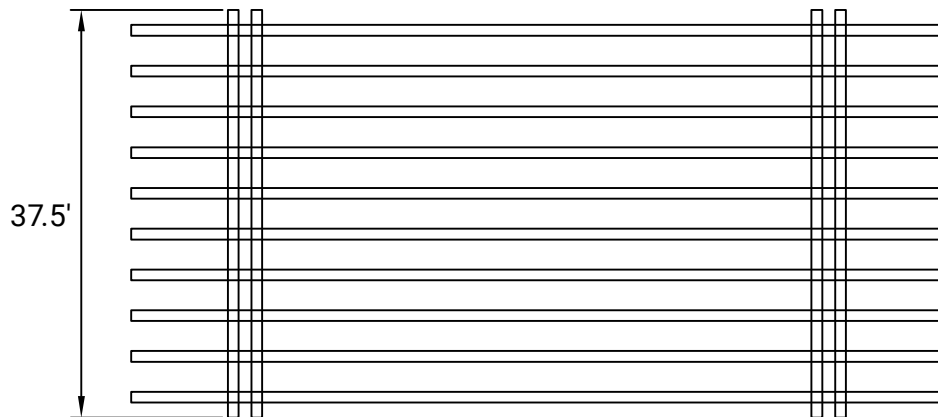

No Fuss Plus

SIZE: SINGLE TO DOUBLE (EXTENDABLE)

WEIGHT CAPACITY: 473 LBS - 691 LBS

BED FRAME WEIGHT: 78 LBS

DOUBLE

SINGLE

SIDE PROFILE