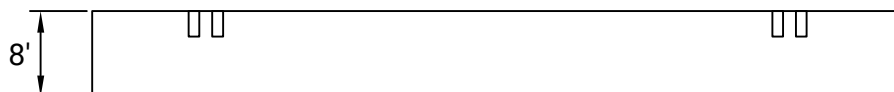

SIDE PROFILE