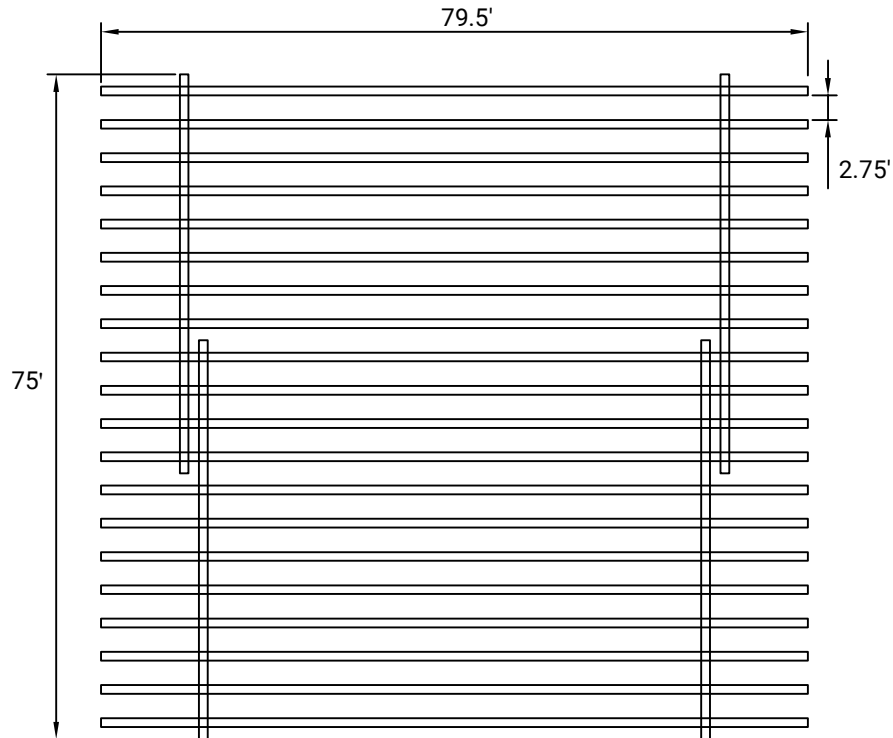

No Fuss Plus

SIZE: QUEEN TO KING (EXTENDABLE)

WEIGHT CAPACITY: 473 LBS - 691 LBS

BED FRAME WEIGHT: 116 LBS

KING