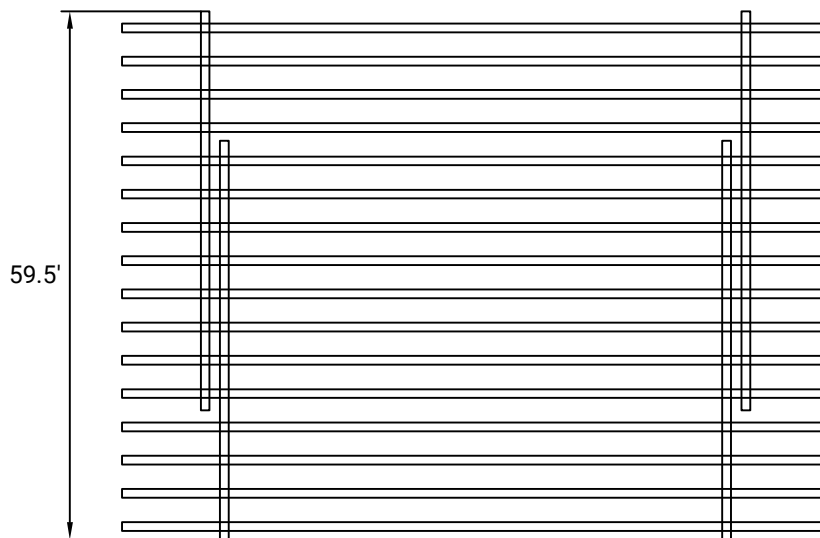

No Fuss Plus

SIZE: QUEEN TO KING (EXTENDABLE)

WEIGHT CAPACITY: 473 LBS - 691 LBS

BED FRAME WEIGHT: 116 LBS

KING

QUEEN

SIDE PROFILE