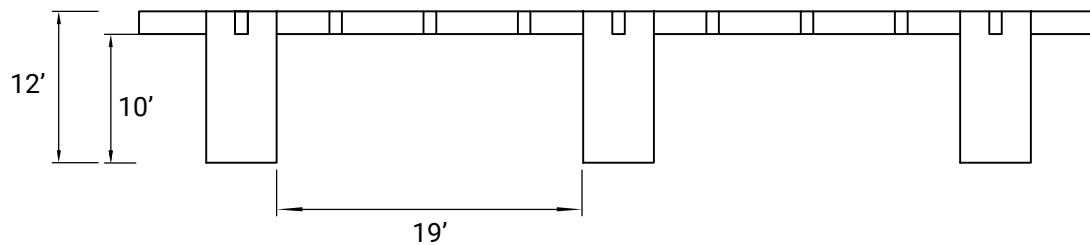

Tic Tac Toe

SIZE: DOUBLE

WEIGHT CAPACITY: 473 LBS - 691 LBS

BED FRAME WEIGHT: 95 LBS

TOP VIEW

SIDE PROFILE (LENGTH)

Tic Tac Toe

SIZE: QUEEN

WEIGHT CAPACITY: 473 LBS - 691 LBS

BED FRAME WEIGHT: 106 LBS

TOP VIEW

SIDE PROFILE (LENGTH)

Tic Tac Toe

SIZE: KING

WEIGHT CAPACITY: 473 LBS - 691 LBS

BED FRAME WEIGHT: 109 LBS

TOP VIEW

SIDE PROFILE (LENGTH)