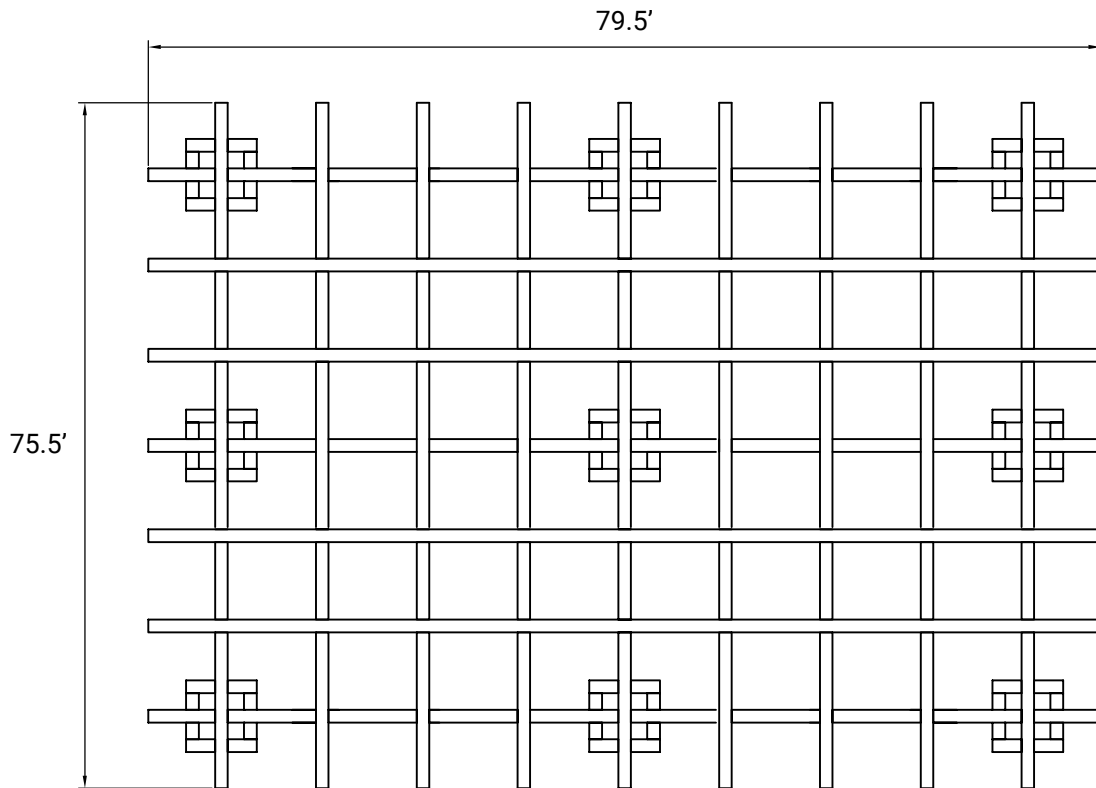

Tic Tac Toe

SIZE: DOUBLE

WEIGHT CAPACITY: 473 LBS - 691 LBS

BED FRAME WEIGHT: 95 LBS

TOP VIEW

SIDE PROFILE (LENGTH)

Tic Tac Toe

SIZE: QUEEN

WEIGHT CAPACITY: 473 LBS - 691 LBS

BED FRAME WEIGHT: 106 LBS

TOP VIEW

SIDE PROFILE (LENGTH)

Tic Tac Toe

SIZE: KING

WEIGHT CAPACITY: 473 LBS - 691 LBS

BED FRAME WEIGHT: 109 LBS

TOP VIEW

SIDE PROFILE (LENGTH)