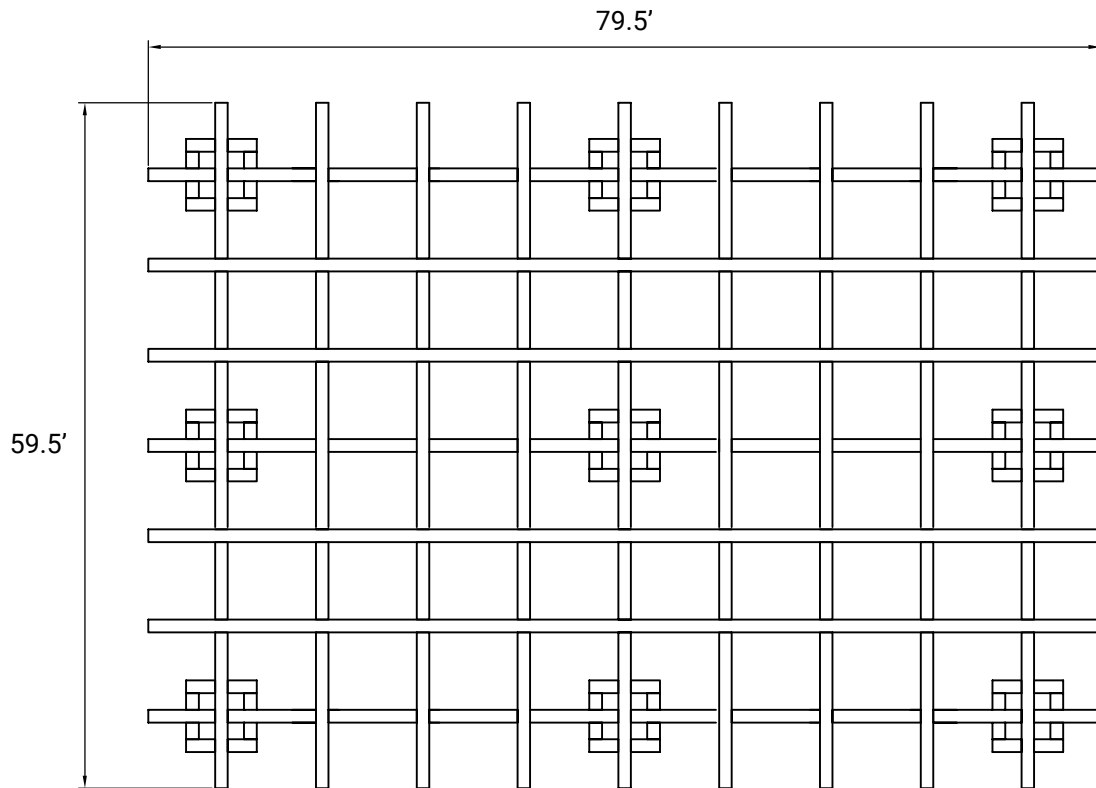

Tic Tac Toe

SIZE: DOUBLE

WEIGHT CAPACITY: 473 LBS - 691 LBS

BED FRAME WEIGHT: 95 LBS

TOP VIEW

SIDE PROFILE (LENGTH)

Tic Tac Toe

SIZE: QUEEN

WEIGHT CAPACITY: 473 LBS - 691 LBS

BED FRAME WEIGHT: 106 LBS

TOP VIEW

SIDE PROFILE (LENGTH)

Tic Tac Toe

SIZE: KING

WEIGHT CAPACITY: 473 LBS - 691 LBS

BED FRAME WEIGHT: 109 LBS

TOP VIEW

SIDE PROFILE (LENGTH)