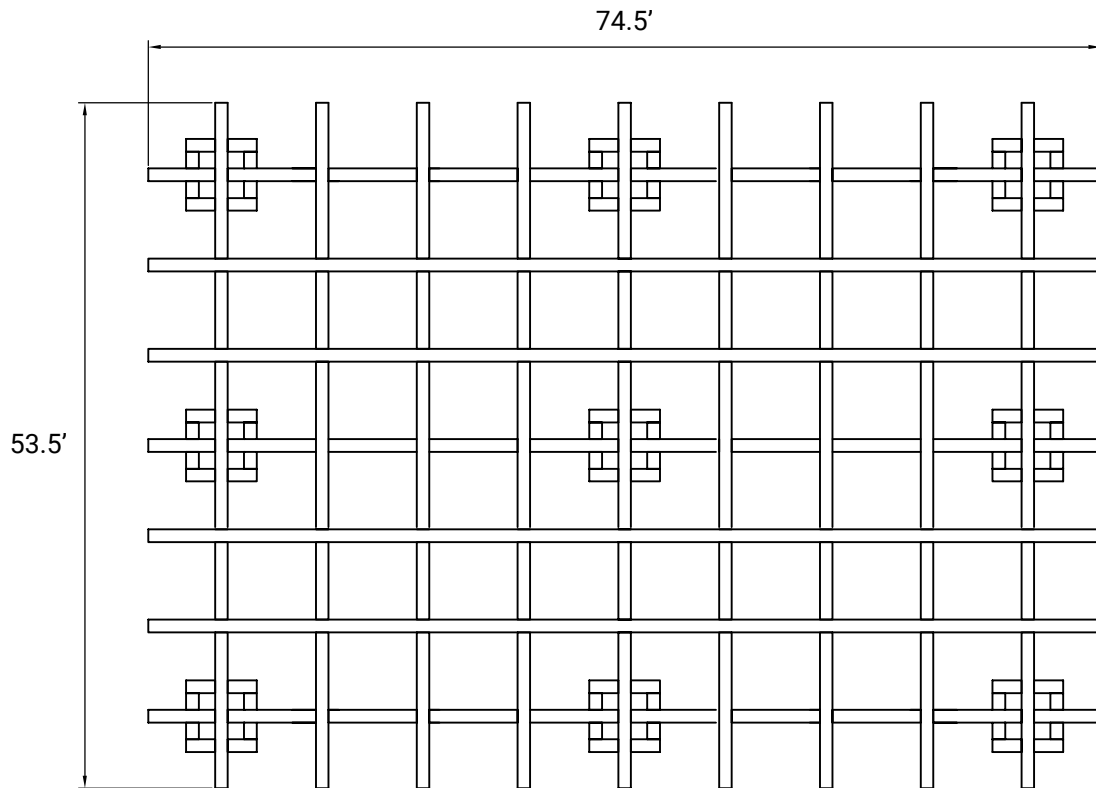

Tic Tac Toe

SIZE: DOUBLE

WEIGHT CAPACITY: 473 LBS - 691 LBS

BED FRAME WEIGHT: 95 LBS

TOP VIEW

SIDE PROFILE (LENGTH)

Tic Tac Toe

SIZE: QUEEN

WEIGHT CAPACITY: 473 LBS - 691 LBS

BED FRAME WEIGHT: 106 LBS

TOP VIEW

SIDE PROFILE (LENGTH)

Tic Tac Toe

SIZE: KING

WEIGHT CAPACITY: 473 LBS - 691 LBS

BED FRAME WEIGHT: 109 LBS

TOP VIEW

SIDE PROFILE (LENGTH)