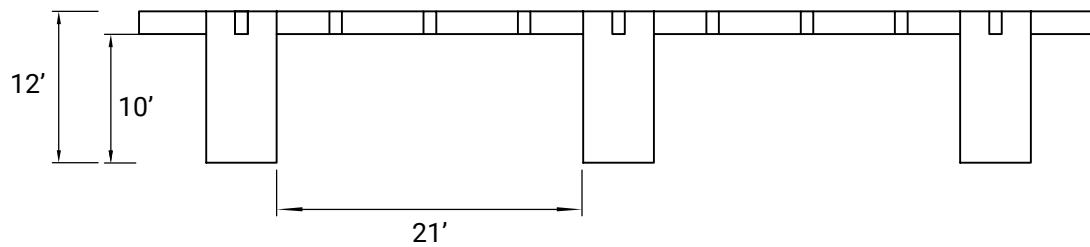

Tic Tac Toe

SIZE: DOUBLE

WEIGHT CAPACITY: 473 LBS - 691 LBS

BED FRAME WEIGHT: 95 LBS

TOP VIEW

SIDE PROFILE (LENGTH)

Tic Tac Toe

SIZE: QUEEN

WEIGHT CAPACITY: 473 LBS - 691 LBS

BED FRAME WEIGHT: 106 LBS

TOP VIEW

SIDE PROFILE (LENGTH)

Tic Tac Toe

SIZE: KING

WEIGHT CAPACITY: 473 LBS - 691 LBS

BED FRAME WEIGHT: 109 LBS

TOP VIEW

SIDE PROFILE (LENGTH)