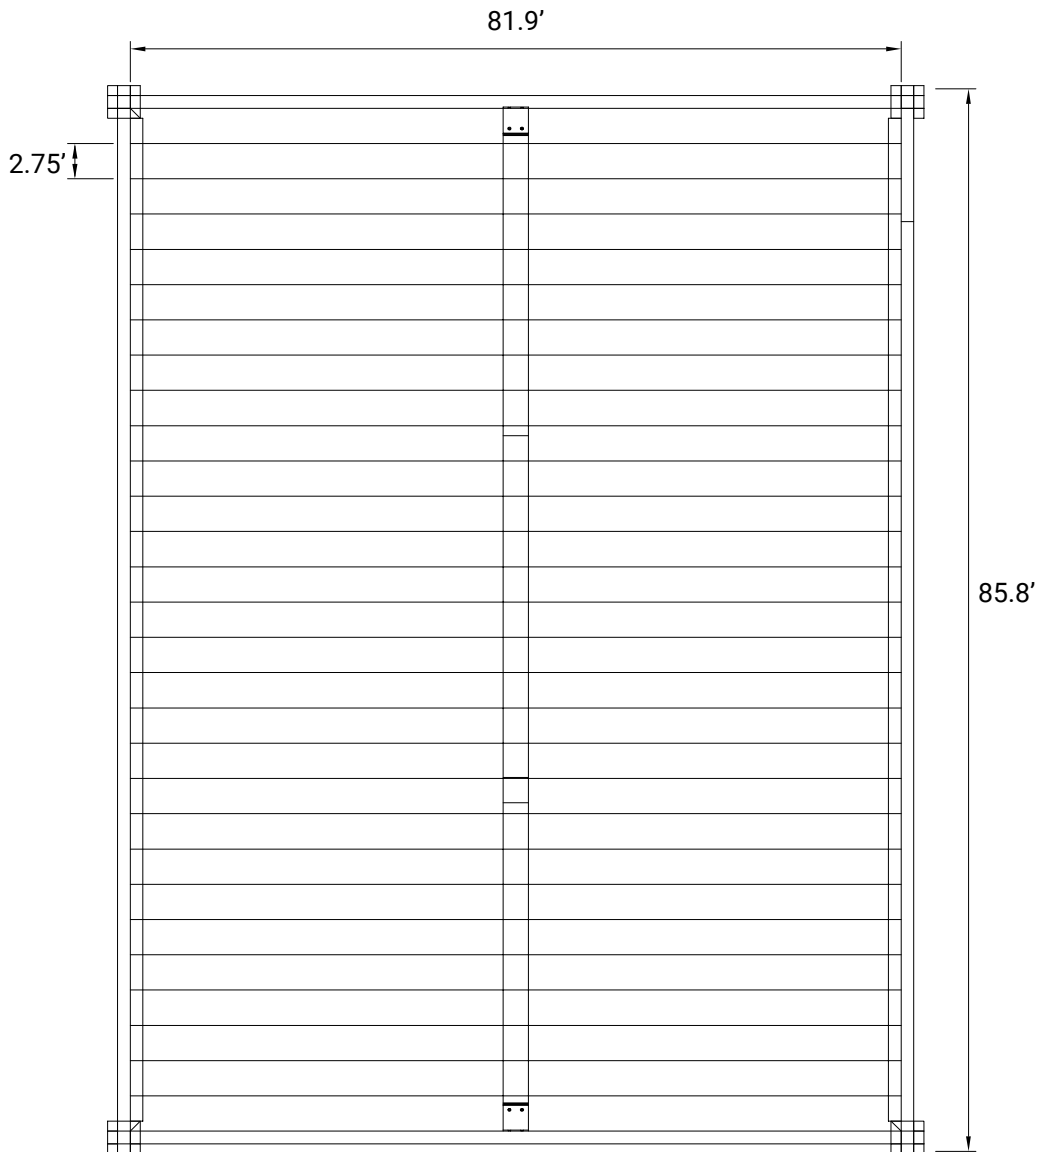

Rustic

SIZE: QUEEN

WEIGHT CAPACITY: 473 LBS - 691 LBS

BED FRAME WEIGHT: 104 LBS

TOP VIEW

SIDE PROFILE (LENGTH)

Rustic

SIZE: KING

WEIGHT CAPACITY: 473 LBS - 691 LBS

BED FRAME WEIGHT: 121 LBS

TOP VIEW

SIDE PROFILE (LENGTH)