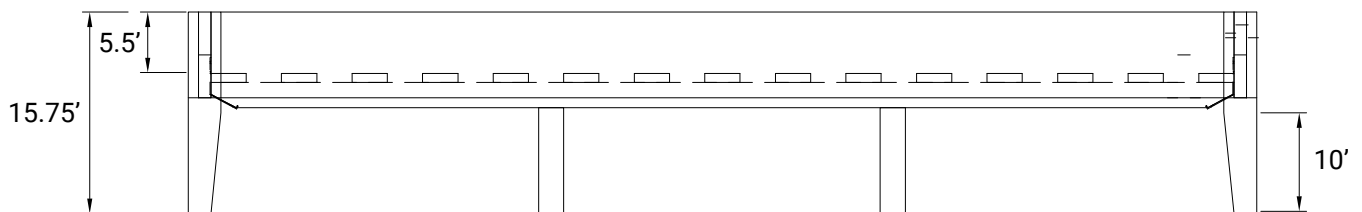

Rustic

SIZE: QUEEN

WEIGHT CAPACITY: 473 LBS - 691 LBS

BED FRAME WEIGHT: 104 LBS

TOP VIEW

SIDE PROFILE (LENGTH)

Rustic

SIZE: KING

WEIGHT CAPACITY: 473 LBS - 691 LBS

BED FRAME WEIGHT: 121 LBS

TOP VIEW

SIDE PROFILE (LENGTH)