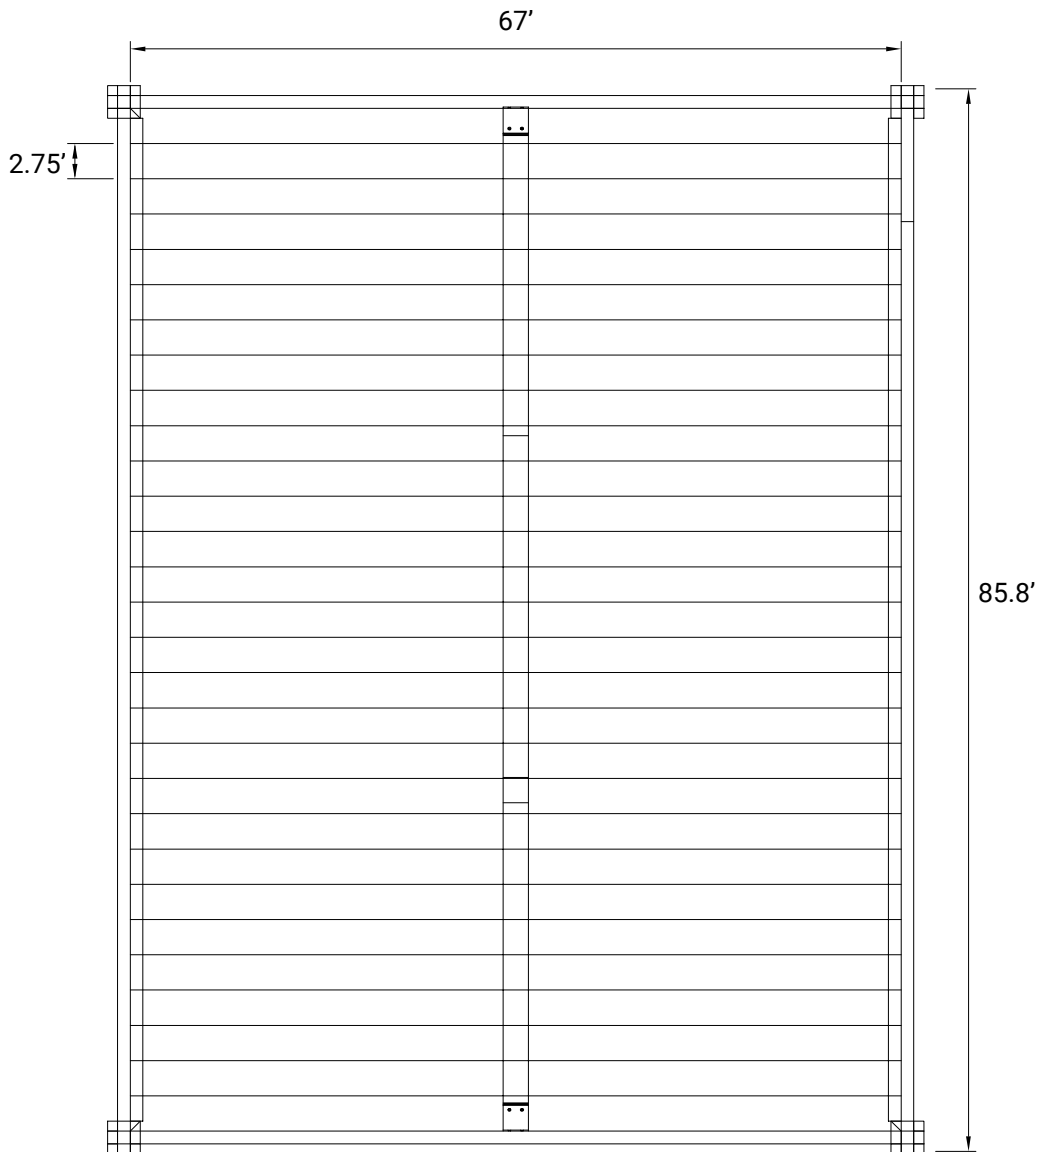

Rustic

SIZE: QUEEN

WEIGHT CAPACITY: 473 LBS - 691 LBS

BED FRAME WEIGHT: 104 LBS

TOP VIEW

SIDE PROFILE (LENGTH)

Rustic

SIZE: KING

WEIGHT CAPACITY: 473 LBS - 691 LBS

BED FRAME WEIGHT: 121 LBS

TOP VIEW

SIDE PROFILE (LENGTH)