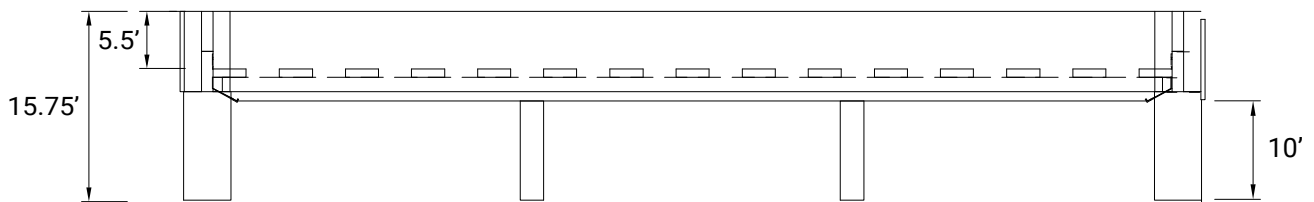

Urban

SIZE: QUEEN

WEIGHT CAPACITY: 473 LBS - 691 LBS

BED FRAME WEIGHT: 120 LBS

TOP VIEW

SIDE PROFILE (LENGTH)

Urban

SIZE: KING

WEIGHT CAPACITY: 473 LBS - 691 LBS

BED FRAME WEIGHT: 136 LBS

TOP VIEW

SIDE PROFILE (LENGTH)