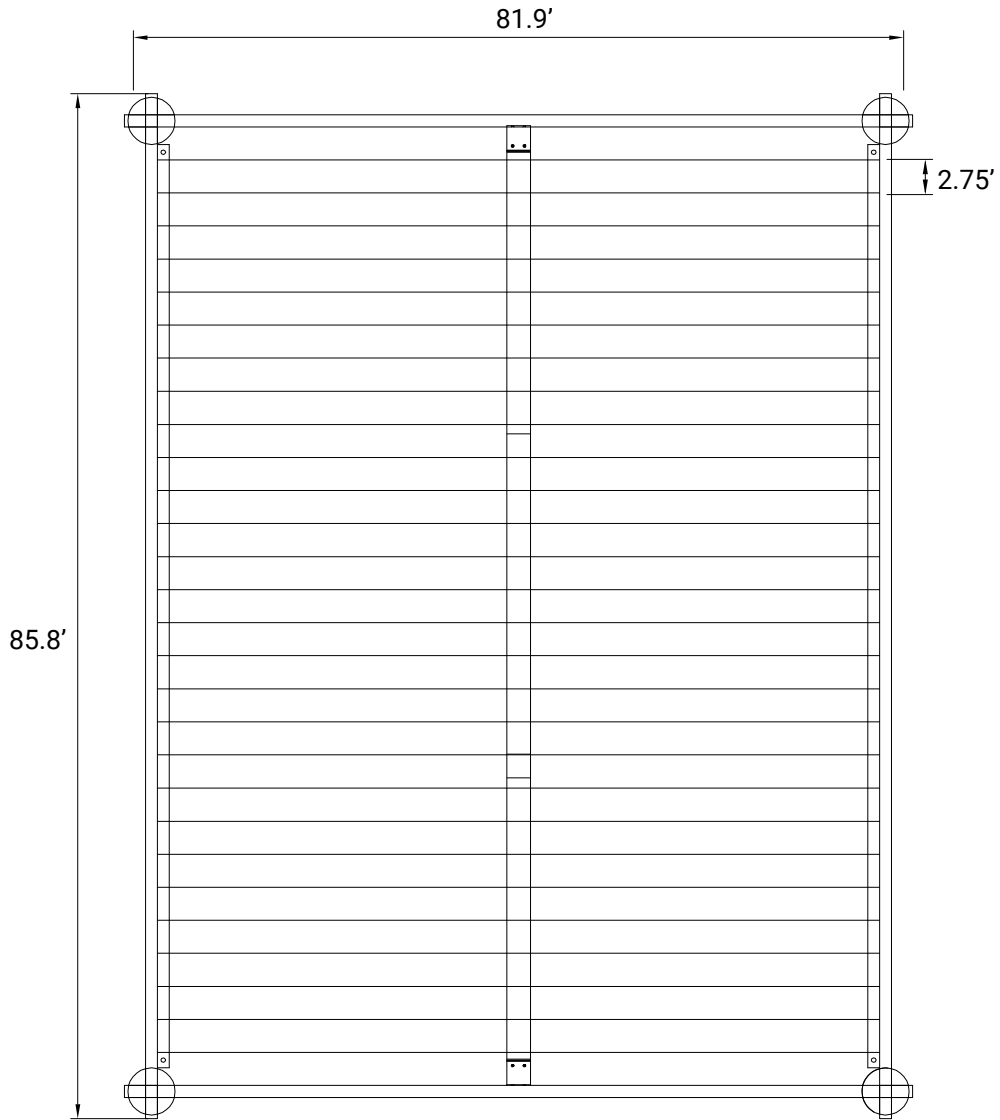

Urban

SIZE: QUEEN

WEIGHT CAPACITY: 473 LBS - 691 LBS

BED FRAME WEIGHT: 120 LBS

TOP VIEW

SIDE PROFILE (LENGTH)

Urban

SIZE: KING

WEIGHT CAPACITY: 473 LBS - 691 LBS

BED FRAME WEIGHT: 136 LBS

TOP VIEW

SIDE PROFILE (LENGTH)