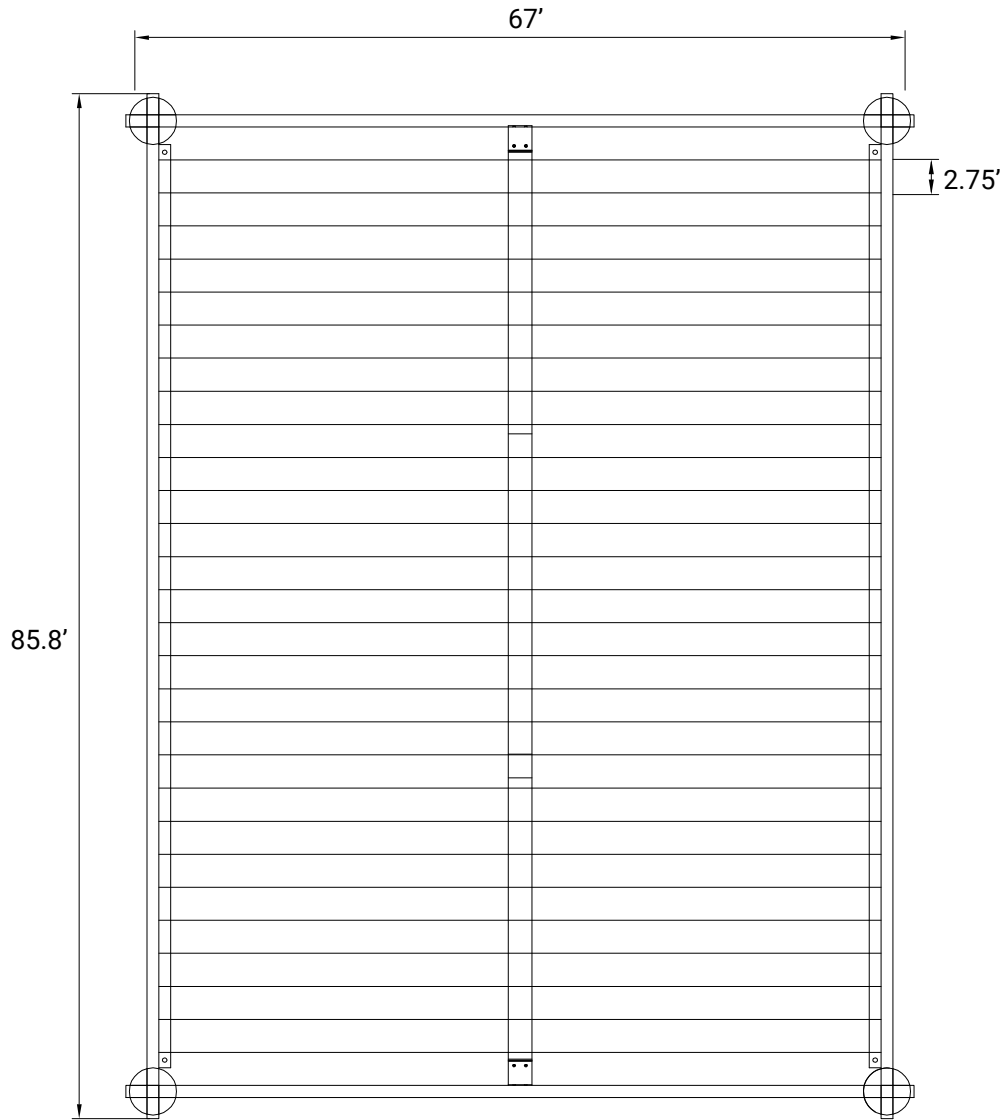

Urban

SIZE: QUEEN

WEIGHT CAPACITY: 473 LBS - 691 LBS

BED FRAME WEIGHT: 120 LBS

TOP VIEW

SIDE PROFILE (LENGTH)

Urban

SIZE: KING

WEIGHT CAPACITY: 473 LBS - 691 LBS

BED FRAME WEIGHT: 136 LBS

TOP VIEW

SIDE PROFILE (LENGTH)