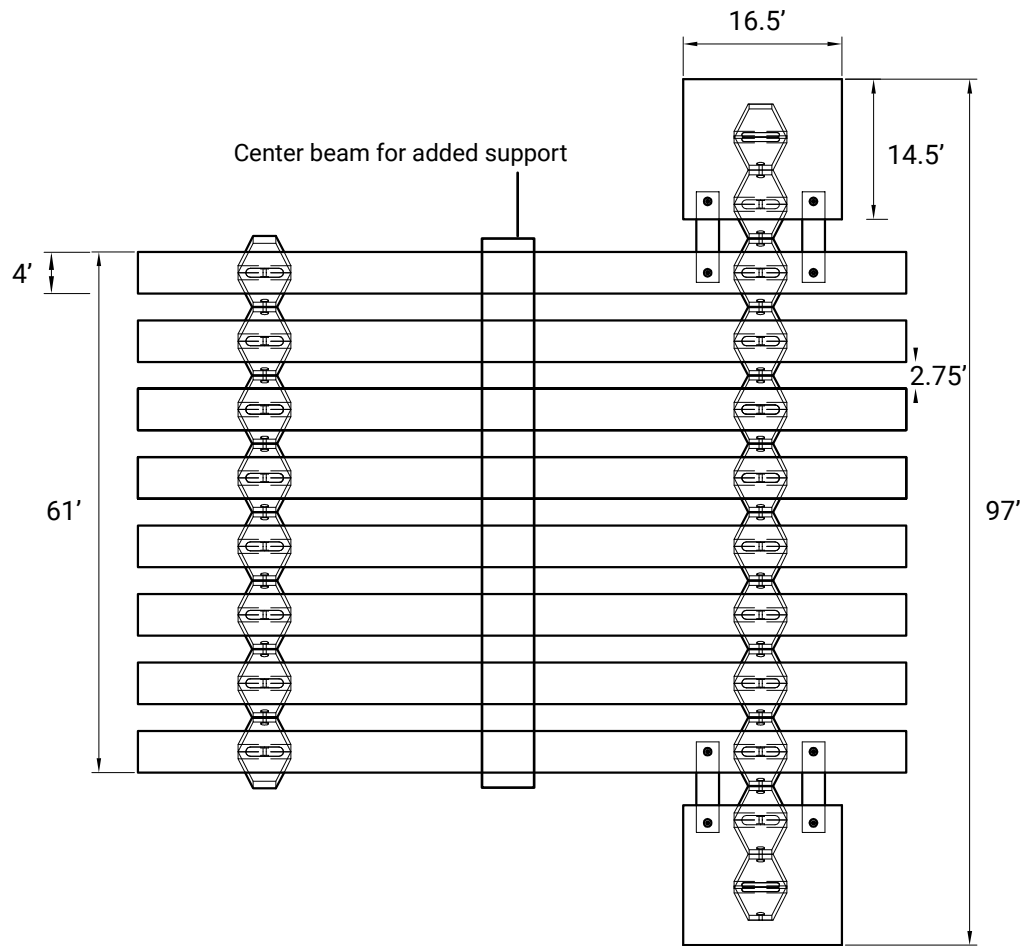

# Flex

SIZE: QUEEN

WEIGHT CAPACITY: 473 LBS - 691 LBS

BED FRAME WEIGHT: 112 LBS

## HEIGHT

## SIDE PROFILE (LENGTH)