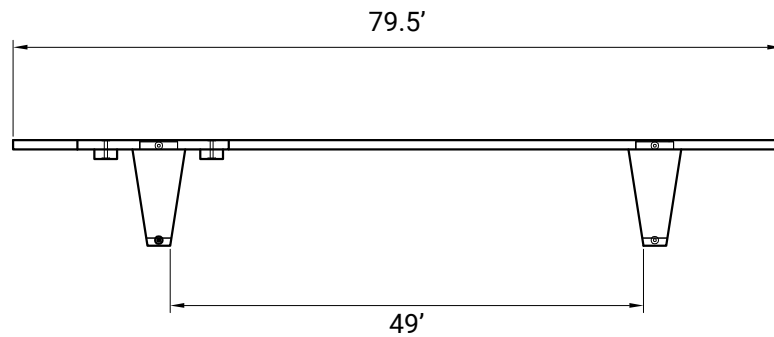

# Flex

SIZE: QUEEN

WEIGHT CAPACITY: 473 LBS - 691 LBS

BED FRAME WEIGHT: 112 LBS

## HEIGHT

## SIDE PROFILE (LENGTH)