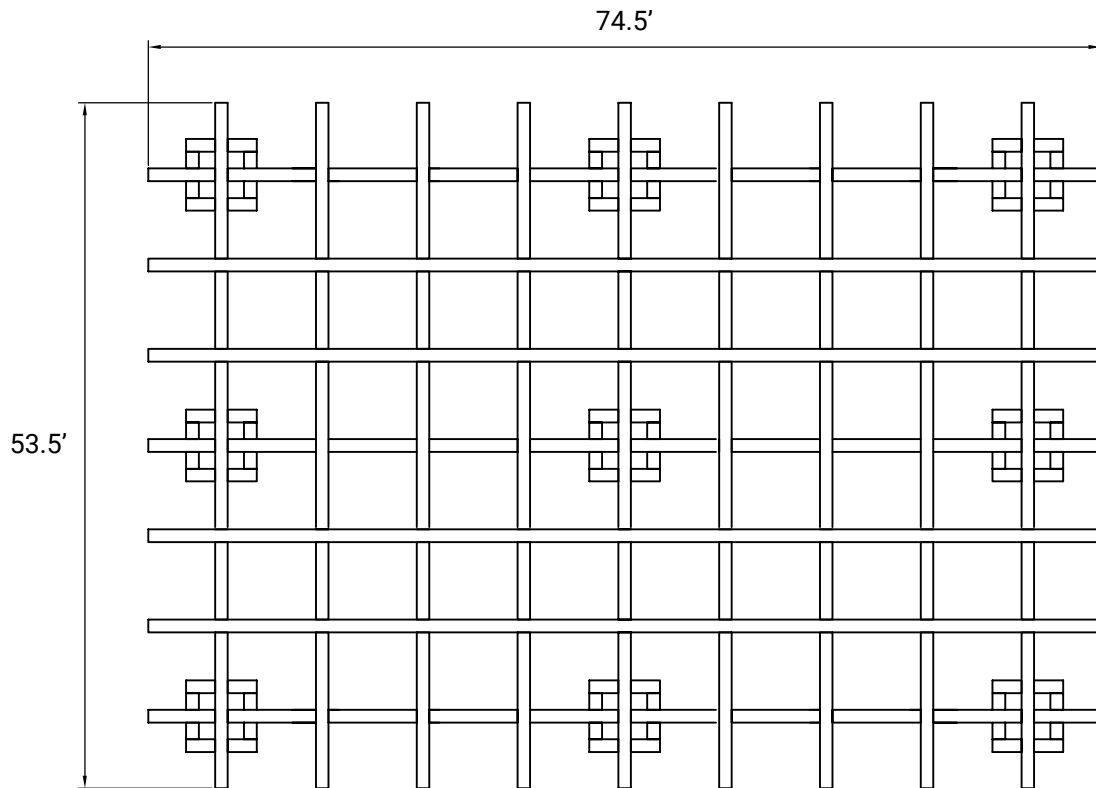

# Tic Tac Toe

SIZE: DOUBLE

WEIGHT CAPACITY: 473 LBS - 691 LBS

BED FRAME WEIGHT: 95 LBS

## SIDE PROFILE (LENGTH)