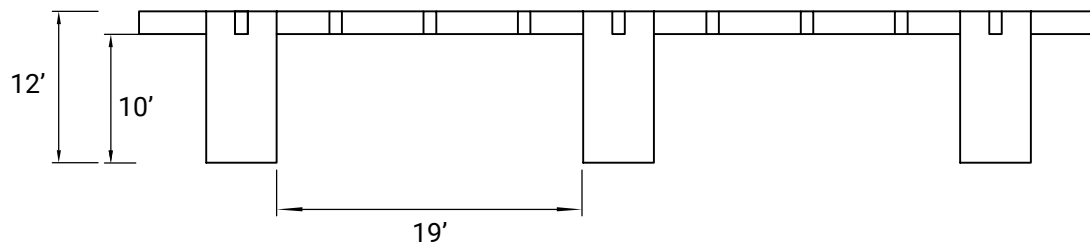

# Tic Tac Toe

SIZE: DOUBLE

WEIGHT CAPACITY: 473 LBS - 691 LBS

BED FRAME WEIGHT: 95 LBS

## SIDE PROFILE (LENGTH)