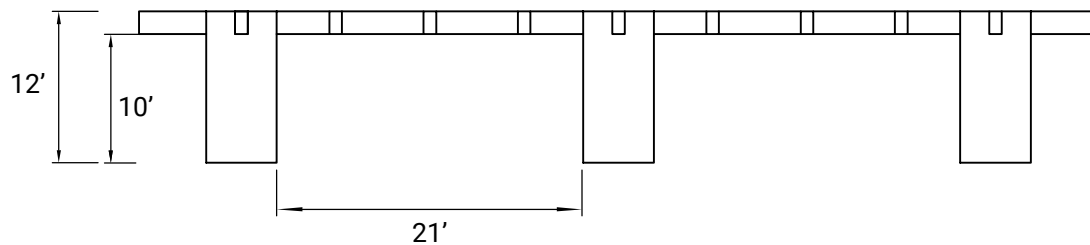

## SIDE PROFILE (LENGTH)

# Tic Tac Toe

SIZE: QUEEN

WEIGHT CAPACITY: 473 LBS - 691 LBS

BED FRAME WEIGHT: 106 LBS