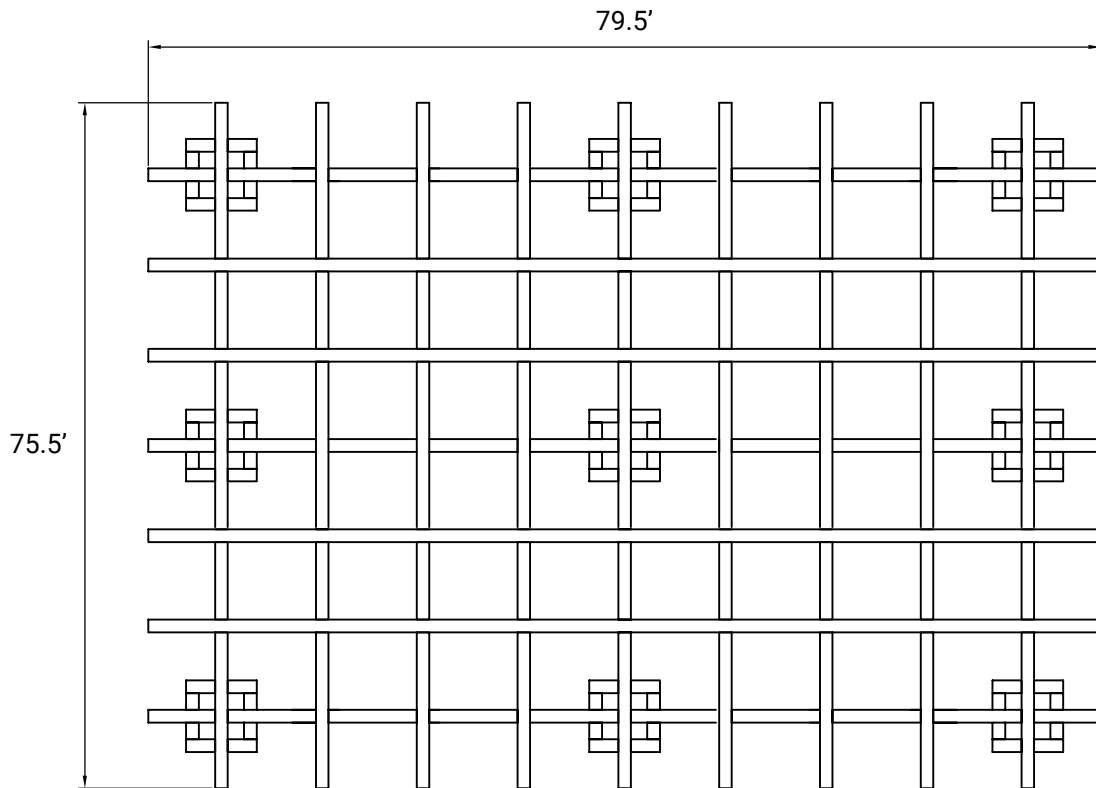

## SIDE PROFILE (LENGTH)

# Tic Tac Toe

SIZE: KING

WEIGHT CAPACITY: 473 LBS - 691 LBS

BED FRAME WEIGHT: 109 LBS

## TOP VIEW