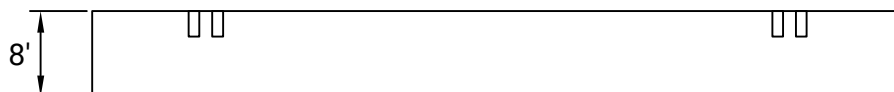

No Fuss Plus

SIZE: SINGLE TO DOUBLE (EXTENDABLE)

WEIGHT CAPACITY: 473 LBS - 691 LBS

BED FRAME WEIGHT: 78 LBS

DOUBLE

SINGLE

SIDE PROFILE (HEIGHT)

No Fuss Plus

SIZE: QUEEN TO KING (EXTENDABLE)

WEIGHT CAPACITY: 473 LBS - 691 LBS

BED FRAME WEIGHT: 116 LBS

KING

QUEEN

SIDE PROFILE (HEIGHT)