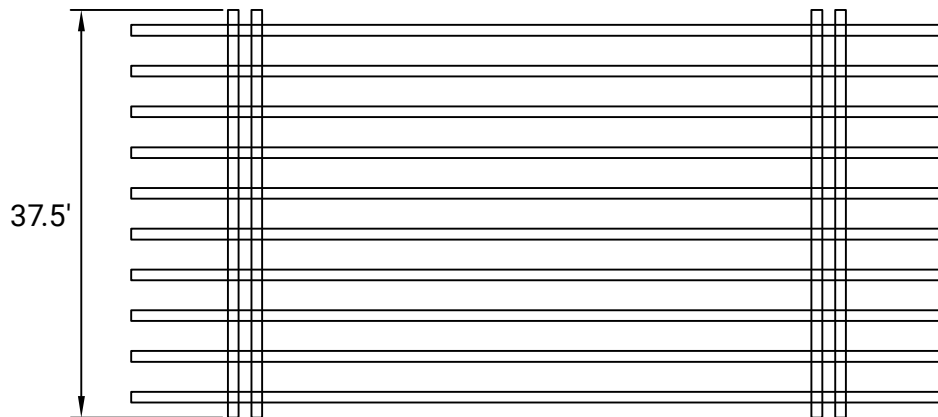

No Fuss Plus

SIZE: SINGLE TO DOUBLE (EXTENDABLE)

WEIGHT CAPACITY: 473 LBS - 691 LBS

BED FRAME WEIGHT: 78 LBS

DOUBLE

SINGLE

SIDE PROFILE (HEIGHT)

No Fuss Plus

SIZE: QUEEN TO KING (EXTENDABLE)

WEIGHT CAPACITY: 473 LBS - 691 LBS

BED FRAME WEIGHT: 116 LBS

KING

QUEEN

SIDE PROFILE (HEIGHT)