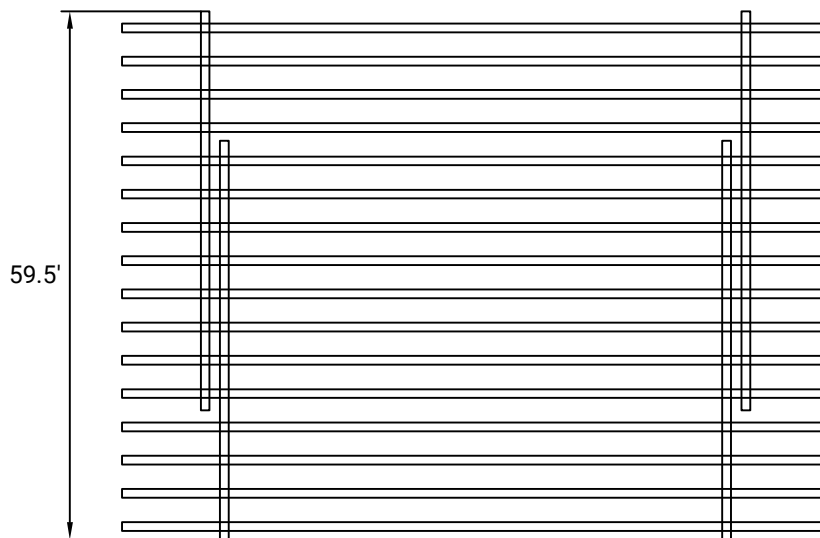

No Fuss Plus

SIZE: SINGLE TO DOUBLE (EXTENDABLE)

WEIGHT CAPACITY: 473 LBS - 691 LBS

BED FRAME WEIGHT: 78 LBS

DOUBLE

SINGLE

SIDE PROFILE (HEIGHT)

No Fuss Plus

SIZE: QUEEN TO KING (EXTENDABLE)

WEIGHT CAPACITY: 473 LBS - 691 LBS

BED FRAME WEIGHT: 116 LBS

KING

QUEEN

SIDE PROFILE (HEIGHT)