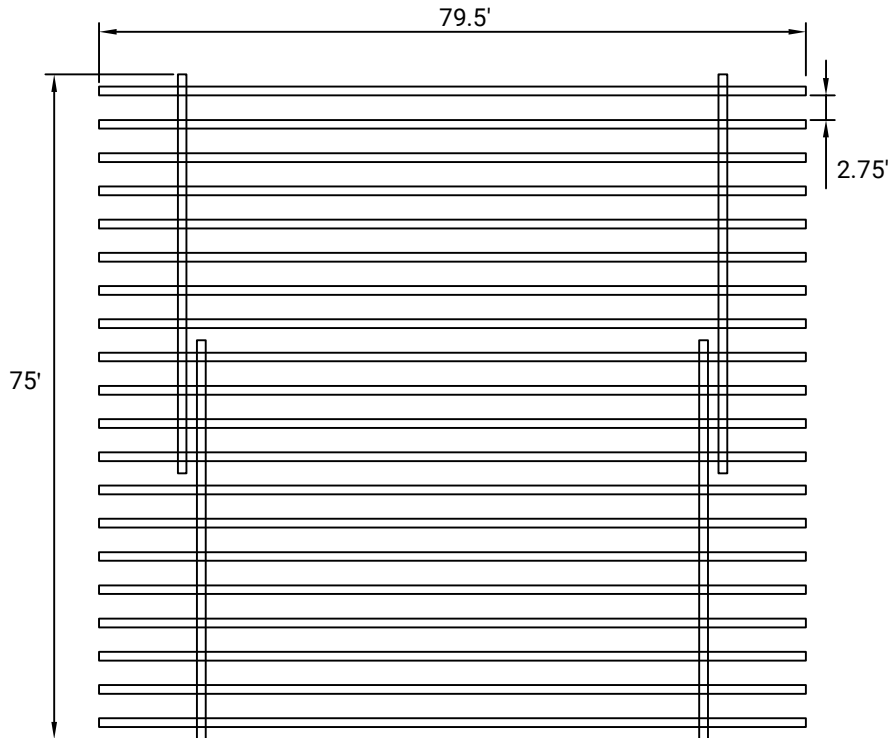

No Fuss Plus

SIZE: SINGLE TO DOUBLE (EXTENDABLE)

WEIGHT CAPACITY: 473 LBS - 691 LBS

BED FRAME WEIGHT: 78 LBS

DOUBLE

SINGLE

SIDE PROFILE (HEIGHT)

No Fuss Plus

SIZE: QUEEN TO KING (EXTENDABLE)

WEIGHT CAPACITY: 473 LBS - 691 LBS

BED FRAME WEIGHT: 116 LBS

KING

QUEEN

SIDE PROFILE (HEIGHT)