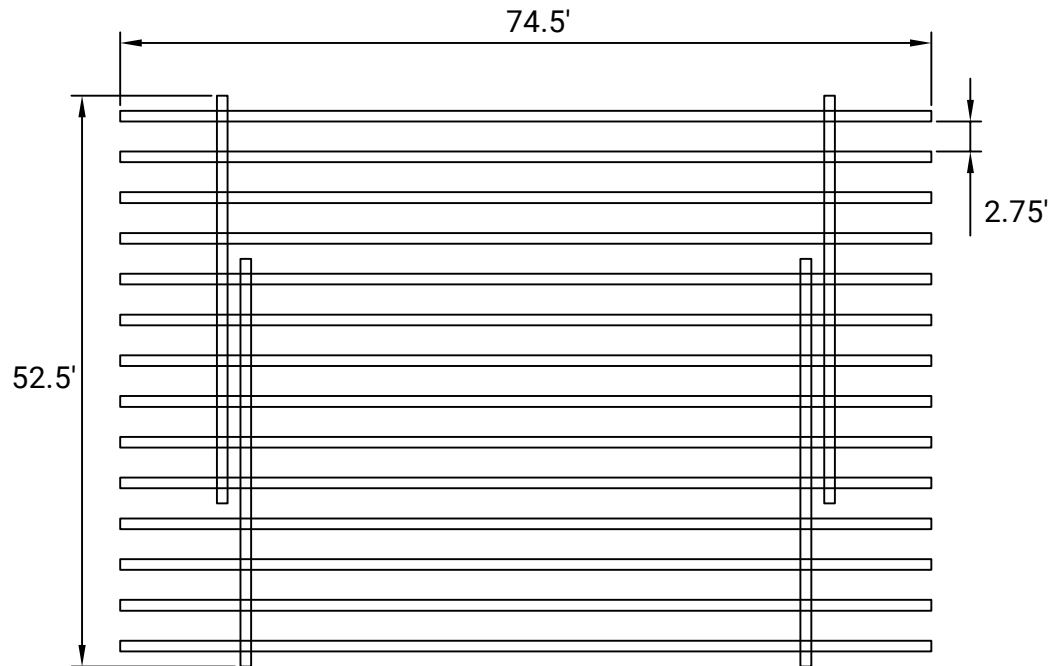

No Fuss Plus

SIZE: SINGLE TO DOUBLE (EXTENDABLE)

WEIGHT CAPACITY: 473 LBS - 691 LBS

BED FRAME WEIGHT: 78 LBS

DOUBLE

SINGLE

SIDE PROFILE (HEIGHT)

No Fuss Plus

SIZE: QUEEN TO KING (EXTENDABLE)

WEIGHT CAPACITY: 473 LBS - 691 LBS

BED FRAME WEIGHT: 116 LBS

KING

QUEEN

SIDE PROFILE (HEIGHT)